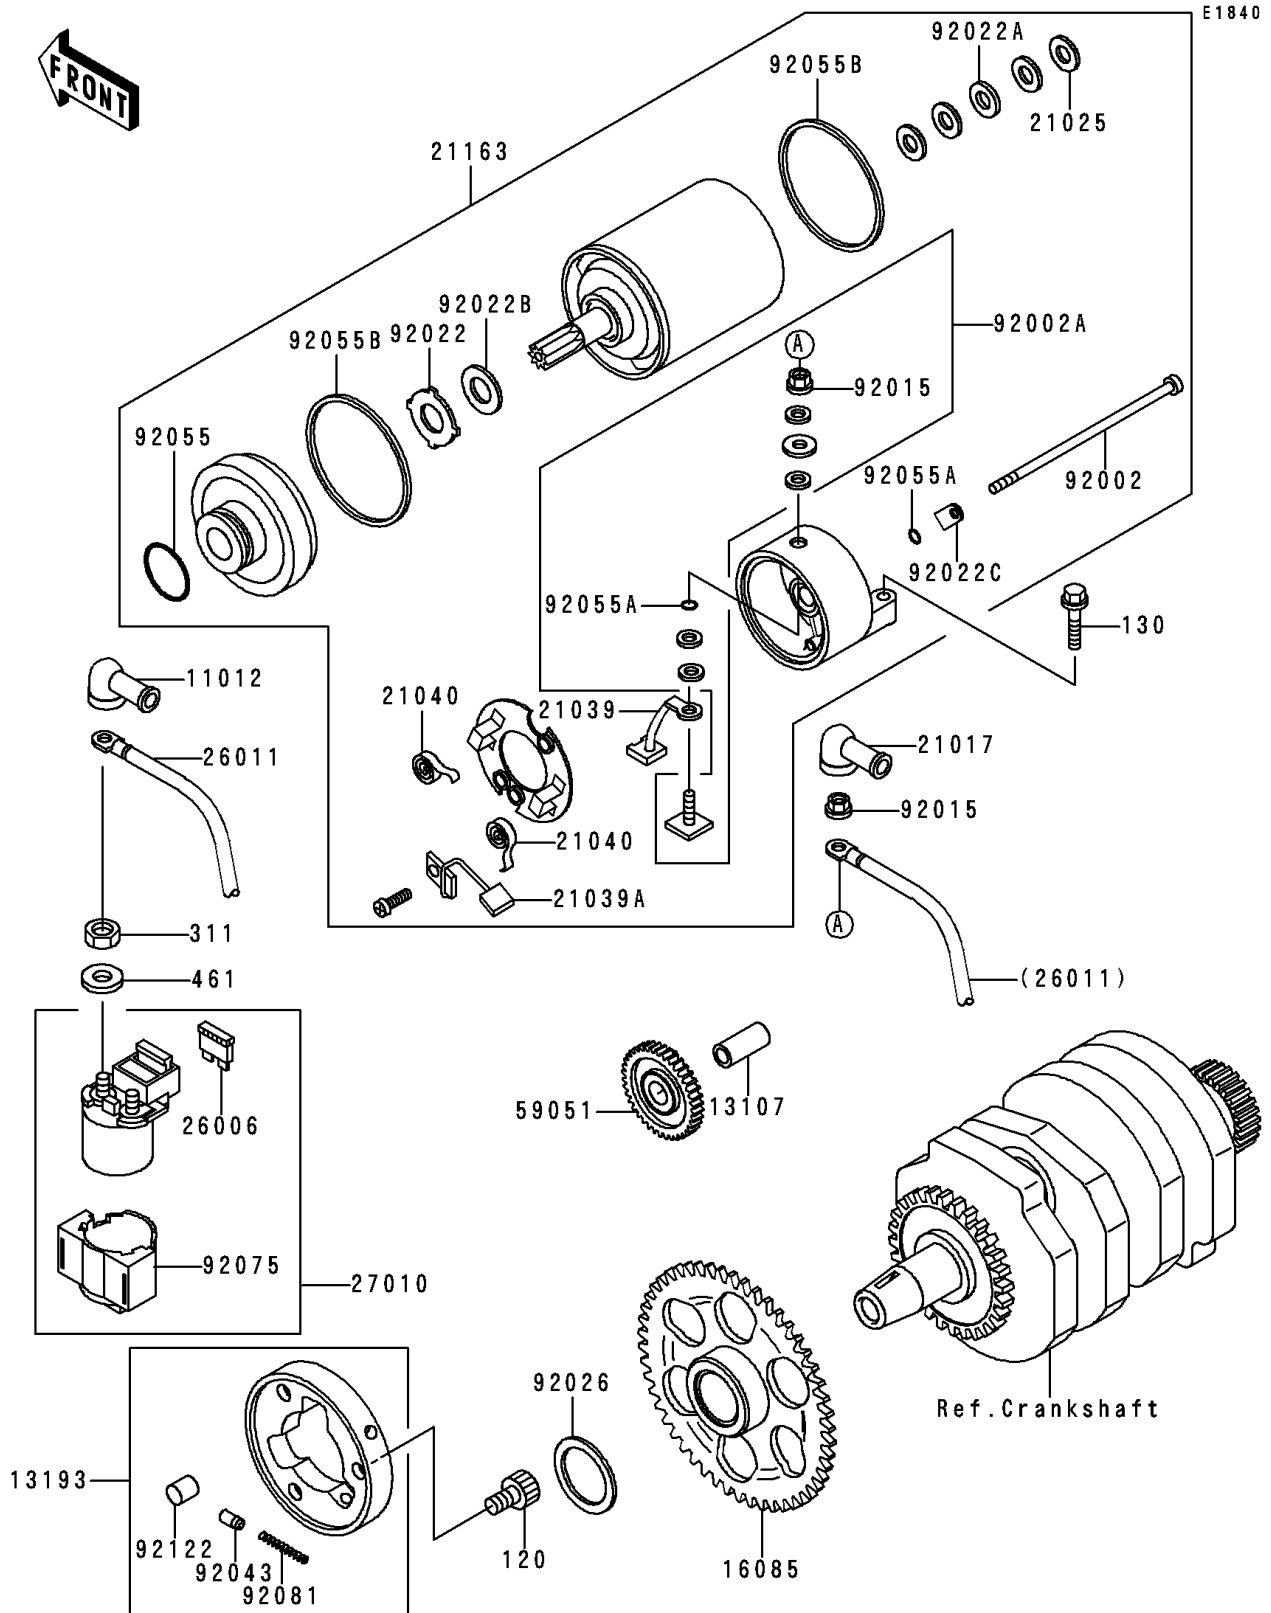

## 1996 Ninja® 250R PARTS DIAGRAM

Starter Motor

## 1996 Ninja® 250R PARTS LIST

Starter Motor

ITEM NAME	PART NUMBER	QUANTITY
BOLT-SOCKET,8X14 (Ref # 120)	120P0814	1
BOLT-FLANGED (Ref # 130)	130J0620	1
NUT-HEX,6MM (Ref # 311)	311B0600	1
WASHER-SPRING,6MM (Ref # 461)	461F0600	1
CAP,TERMINAL (Ref # 11012)	11012-1354	1
SHAFT,7.8X12X26.5 (Ref # 13107)	13107-1176	1
CLUTCH-ASSY-ONEWAY (Ref # 13193)	13193-1002	1
GEAR,ONEWAY CLUTCH,65T (Ref # 16085)	16085-1166	1
GROMMET,STARTER TERMINAL (Ref # 21017)	21017-017	1
WASHER,9.1X18X0.2 (Ref # 21025)	21025-011	1
BRUSH,CARBON(+) (Ref # 21039)	21039-1001	1
BRUSH,CARBON(-) (Ref # 21039A)	21039-1056	1
SPRING-BRUSH (Ref # 21040)	21040-1053	1
STARTER-ELECTRIC (Ref # 21163)	21163-1221	1
FUSE,30A-G (Ref # 26006)	26006-1006	1
WIRE-LEAD (Ref # 26011)	26011-1376	1
SWITCH,MAGNETIC (Ref # 27010)	27010-1213	1
GEAR-SPUR,IDLE (Ref # 59051)	59051-1154	1
BOLT,STARTER (Ref # 92002)	92002-1818	1
BOLT,TERMINAL (Ref # 92002A)	92002-1819	1
NUT,STARTER MOTOR (Ref # 92015)	92015-1476	1
WASHER,THRUST SUPPORT (Ref # 92022)	92022-1130	1
WASHER,9.1X18X0.8 (Ref # 92022A)	92022-1132	1
WASHER,22X12.2X0.5 (Ref # 92022B)	92022-1714	1
WASHER,LOCK (Ref # 92022C)	92022-1825	1
SPACER,25X40X1 (Ref # 92026)	92026-1004	1
PIN (Ref # 92043)	92043-132	1
RING-O (Ref # 92055)	92055-1303	1
RING-O,4.5X2.0 (Ref # 92055A)	92055-1370	1

## 1996 Ninja® 250R PARTS LIST

Starter Motor

ITEM NAME	PART NUMBER	QUANTITY
RING-O (Ref # 92055B)	92055-1418	1
DAMPER,MAGNETIC SWITCH (Ref # 92075)	92075-1863	1
SPRING,COIL (Ref # 92081)	92081-159	1
ROLLER (Ref # 92122)	92122-006	1