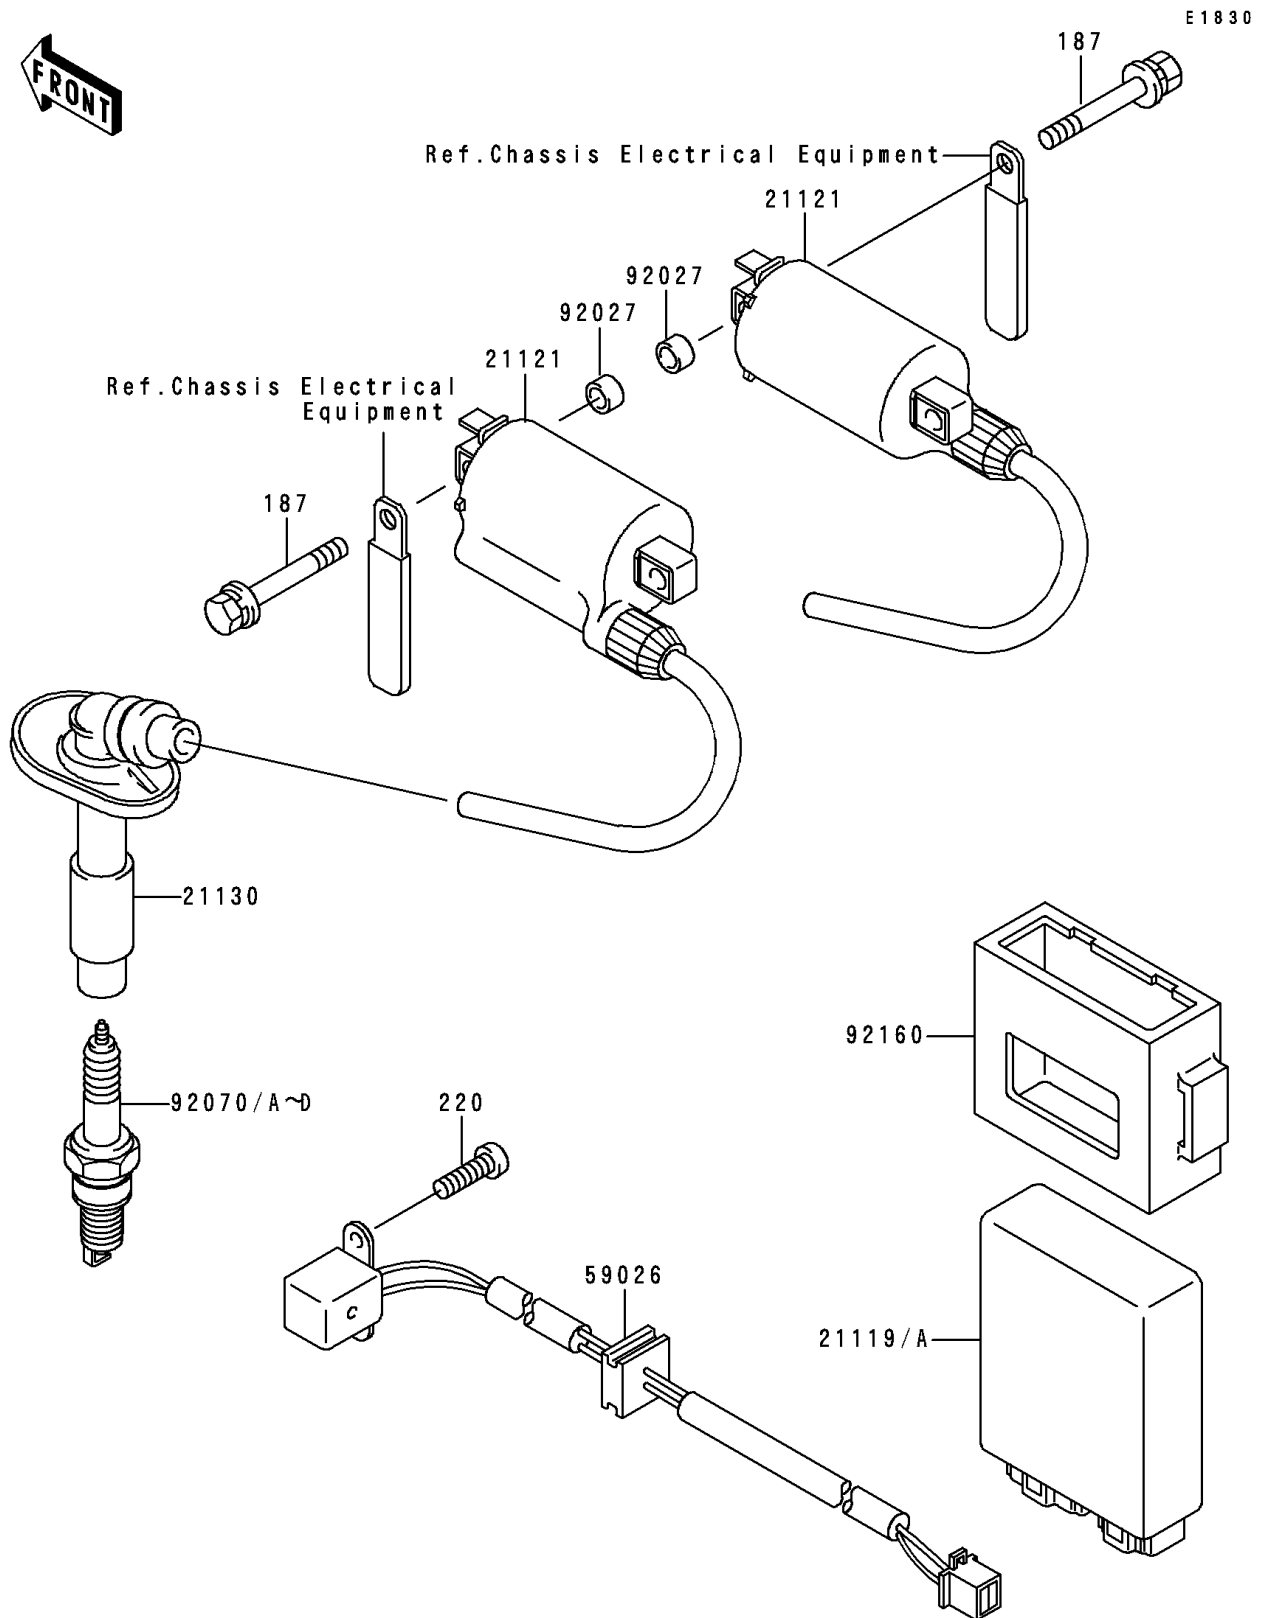

1996 Ninja® 250R PARTS DIAGRAM

Ignition System

1996 Ninja® 250R PARTS LIST

Ignition System

ITEM NAME	PART NUMBER	QUANTITY
BOLT-UPSET-WSP (Ref # 187)	187G0625	1
SCREW-PAN-CROS (Ref # 220)	220B0510	1
COIL-IGNITION (Ref # 21121)	21121-1163	1
CAP-SPARK PLUG (Ref # 21130)	21130-1056	1
COIL-PULSING (Ref # 59026)	59026-1086	1
COLLAR,6.8X10X6 (Ref # 92027)	92027-103	1
DAMPER,IGNITER (Ref # 92160)	92160-1181	1
IGNITER (Ref # 21119)	21119-1415	1
IGNITER (Ref # 21119A)	21119-1443	1
PLUG-SPARK,CR7HSA(NGK) (Ref # 92070)	92070-1154	1
PLUG-SPARK,CR8HSA(NGK) (Ref # 92070A)	92070-1155	1
PLUG-SPARK,U22FSR-U(ND) (Ref # 92070B)		2
PLUG-SPARK,C8HSA(NGK) (Ref # 92070D)	92070-1218	1