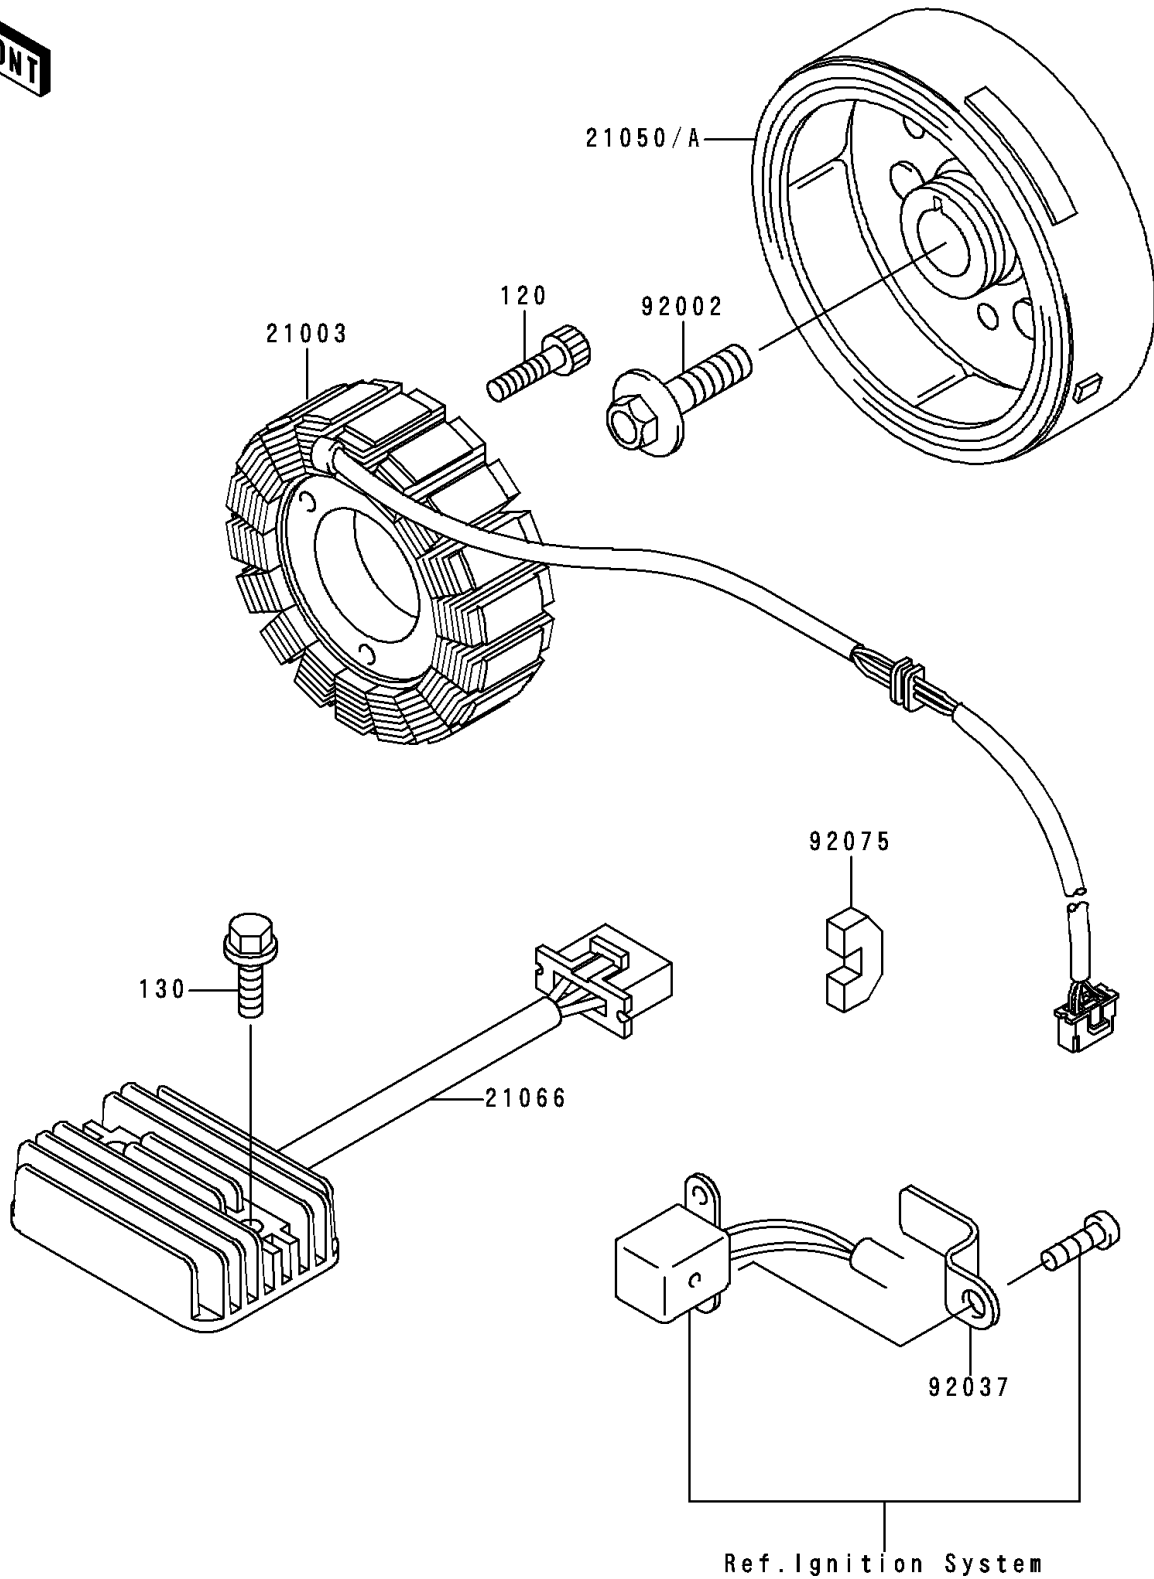

## 1996 Ninja® 250R PARTS DIAGRAM

Generator

E1810

## 1996 Ninja® 250R PARTS LIST

Generator

ITEM NAME	PART NUMBER	QUANTITY
BOLT-SOCKET,6X25 (Ref # 120)	120P0625	1
BOLT-FLANGED,6X25 (Ref # 130)	130B0625	1
STATOR (Ref # 21003)	21003-1154	1
REGULATOR-VOLTAGE (Ref # 21066)	21066-1030	1
BOLT,10X28 (Ref # 92002)	92002-1688	1
CLAMP (Ref # 92037)	92037-1919	1
DAMPER (Ref # 92075)	92075-1811	1
FLYWHEEL (Ref # 21050)	21050-1129	1
FLYWHEEL (Ref # 21050A)	21050-1134	1