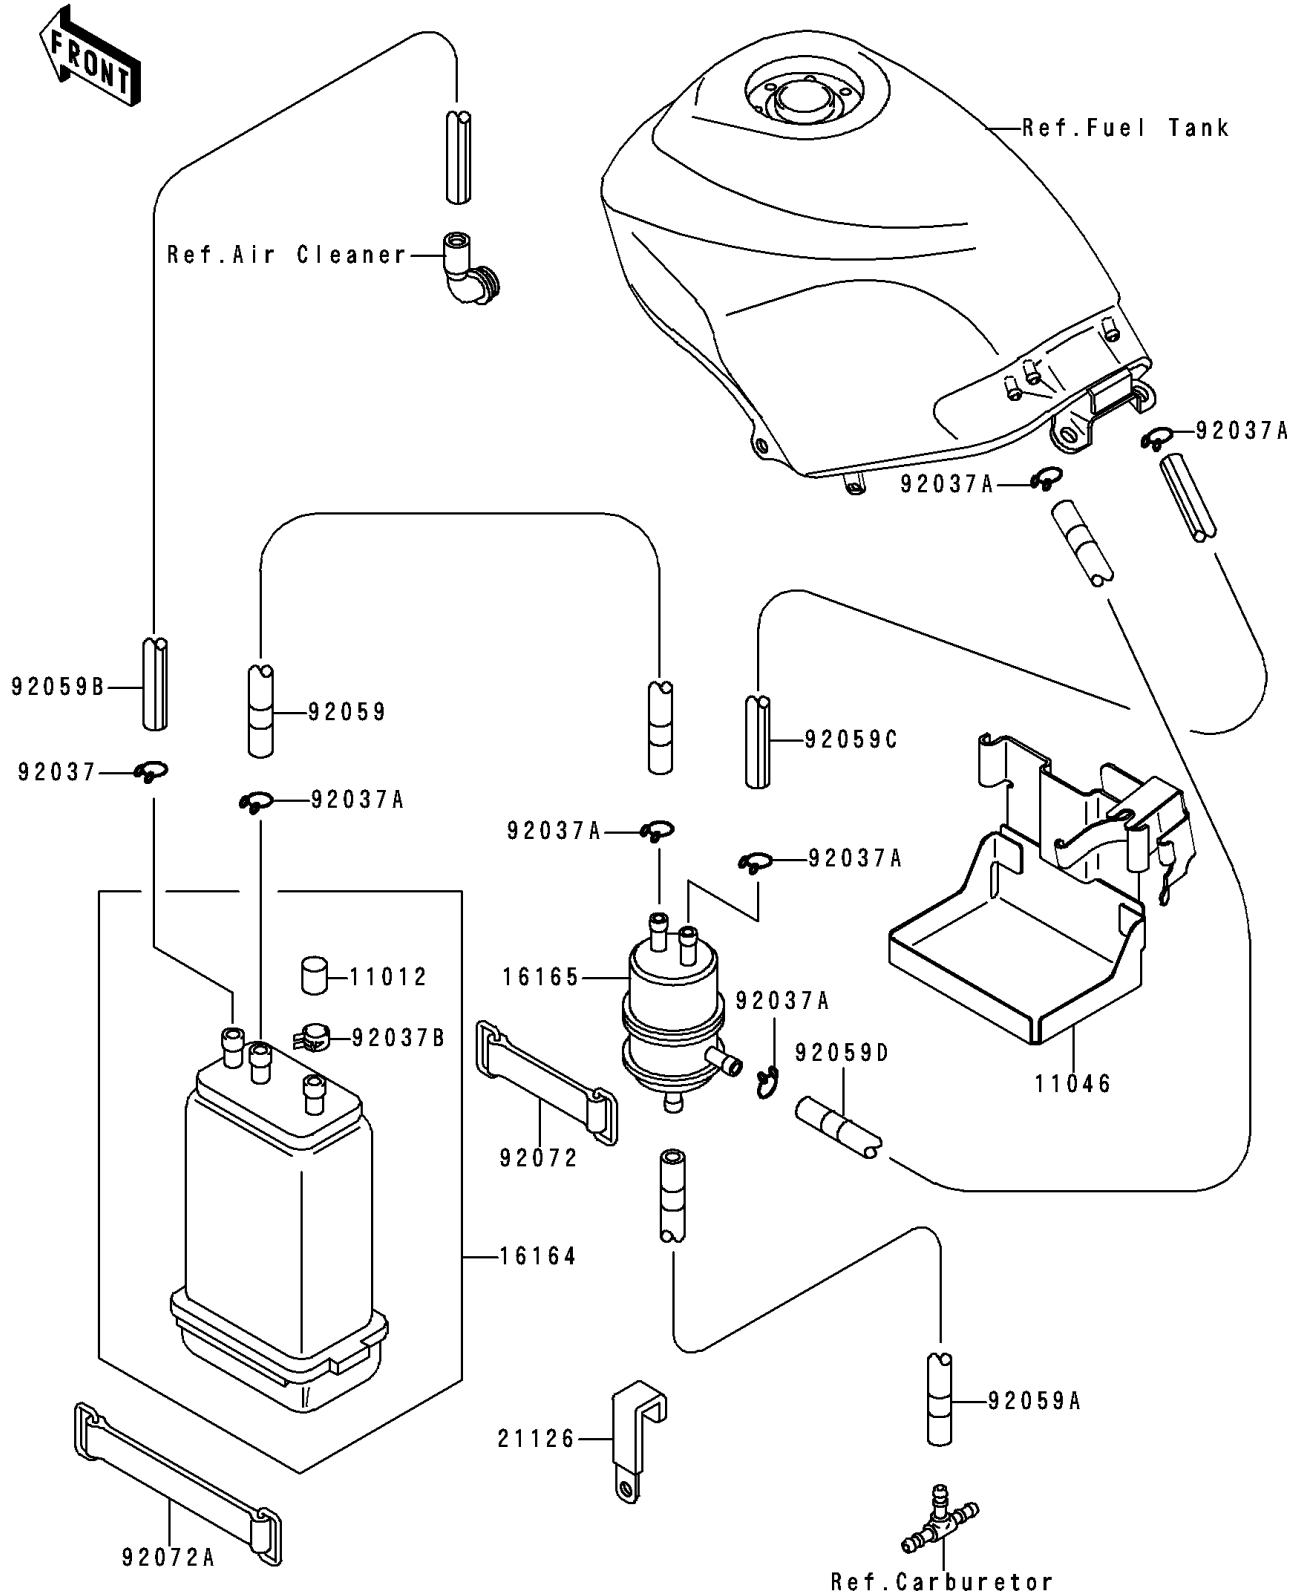

1996 Ninja® 250R PARTS DIAGRAM

Fuel Evaporative System

E1650

1996 Ninja® 250R PARTS LIST

Fuel Evaporative System

ITEM NAME	PART NUMBER	QUANTITY
CAP,CANISTER (Ref # 11012)	11012-1388	1
BRACKET,CANISTER (Ref # 11046)	11046-1238	1
CANISTER (Ref # 16164)	16164-1054	1
SEPARATOR (Ref # 16165)	16165-1001	1
CLAMP,WIRING HARNESS (Ref # 21126)	21126-008	1
CLAMP,HOSE (Ref # 92037)	92037-1104	1
CLAMP,TUBE (Ref # 92037A)	92037-147	1
CLAMP,CANISTER (Ref # 92037B)	92037-1512	1
TUBE,5X10X170,BLUE (Ref # 92059)	92059-1496	1
TUBE,4X9X420,WHITE (Ref # 92059A)	92059-1568	1
TUBE,7X12X830,GREEN (Ref # 92059B)	92059-1806	1
TUBE,5X10X610,BLUE (Ref # 92059C)	92059-1808	1
TUBE,5X10X640,RED (Ref # 92059D)	92059-1952	1
BAND,L=50 (Ref # 92072)	92072-066	1
BAND,BATTERY (Ref # 92072A)	92072-1188	1