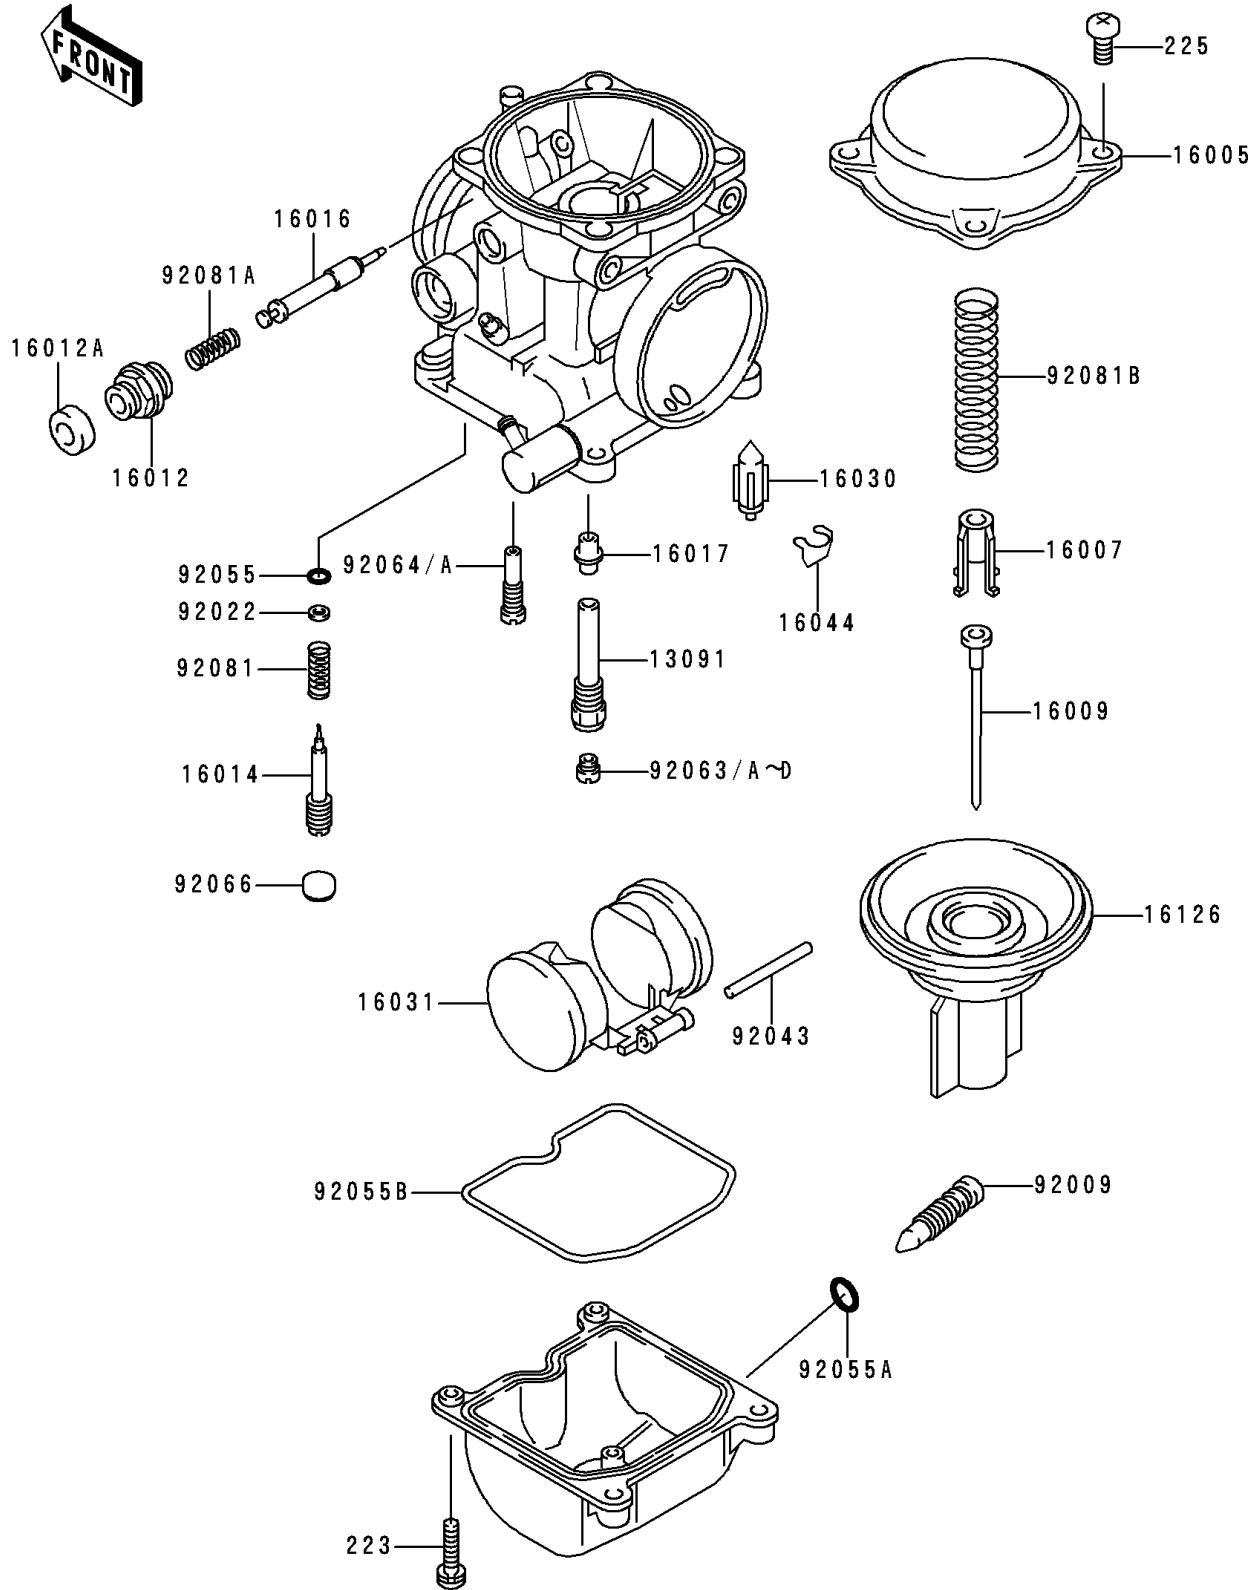

1996 Ninja® 250R PARTS DIAGRAM

Carburetor Parts

E1612

1996 Ninja® 250R PARTS LIST

Carburetor Parts

ITEM NAME	PART NUMBER	QUANTITY
SCREW-PAN-WS-CROS (Ref # 223)	223C0416	1
SCREW-PAN-WSP-CROS (Ref # 225)	225C0418	1
HOLDER,NEEDLE JET (Ref # 13091)	13091-1425	1
TOP-CHAMBER,MIXING (Ref # 16005)	16005-1056	1
SEAT-SPRING,THROTTLE VALVE (Ref # 16007)	16007-1120	1
NEEDLE-JET,N16I (Ref # 16009)	16009-1461	1
CAP-STARTER PLUNGER (Ref # 16012)	16012-1051	1
CAP-STARTER PLUNGER (Ref # 16012A)	16012-1052	1
SCREW-PILOT AIR (Ref # 16014)	16014-1054	1
PLUNGER,STARTER (Ref # 16016)	16016-1061	1
JET-NEEDLE (Ref # 16017)	16017-1326	1
VALVE-FLOAT (Ref # 16030)	16030-1007	1
FLOAT (Ref # 16031)	16031-1056	1
CLAMP,FLOAT VALVE (Ref # 16044)	16044-007	1
VALVE,VACUUM (Ref # 16126)	16126-1198	1
SCREW,DRAIN,M6X1.0 (Ref # 92009)	92009-1095	1
WASHER,PLAIN (Ref # 92022)	92022-1003	1
PIN,FLOAT (Ref # 92043)	92043-1207	1
RING-O,PILOT ADJUST (Ref # 92055)	92055-1002	1
RING-O,DRAIN SCREW (Ref # 92055A)	92055-1053	1
RING-O,FLOAT CHAMBER (Ref # 92055B)	92055-1222	1
JET-MAIN,#100 (Ref # 92063)	92063-1008	1
JET-MAIN,#105 (Ref # 92063A)	92063-1009	1
JET-MAIN,#110 (Ref # 92063B)	92063-1114	1
JET-MAIN,#102 (Ref # 92063C)	92063-1115	1
JET-MAIN,#108 (Ref # 92063D)	92063-1116	1
JET-PILOT,#35 (Ref # 92064)	92064-1035	1
JET-PILOT,#38 (Ref # 92064A)	92064-1050	1
PLUG,PILOT AIR SCREW,6.9X2 (Ref # 92066)	92066-1051	1

1996 Ninja® 250R PARTS LIST

Carburetor Parts

ITEM NAME	PART NUMBER	QUANTITY
SPRING,PILOT ADJUST SCREW (Ref # 92081)	92081-1002	1
SPRING,STARTER PLUNGER (Ref # 92081A)	92081-1761	1
SPRING,VACUUM VALVE (Ref # 92081B)	92081-1925	1