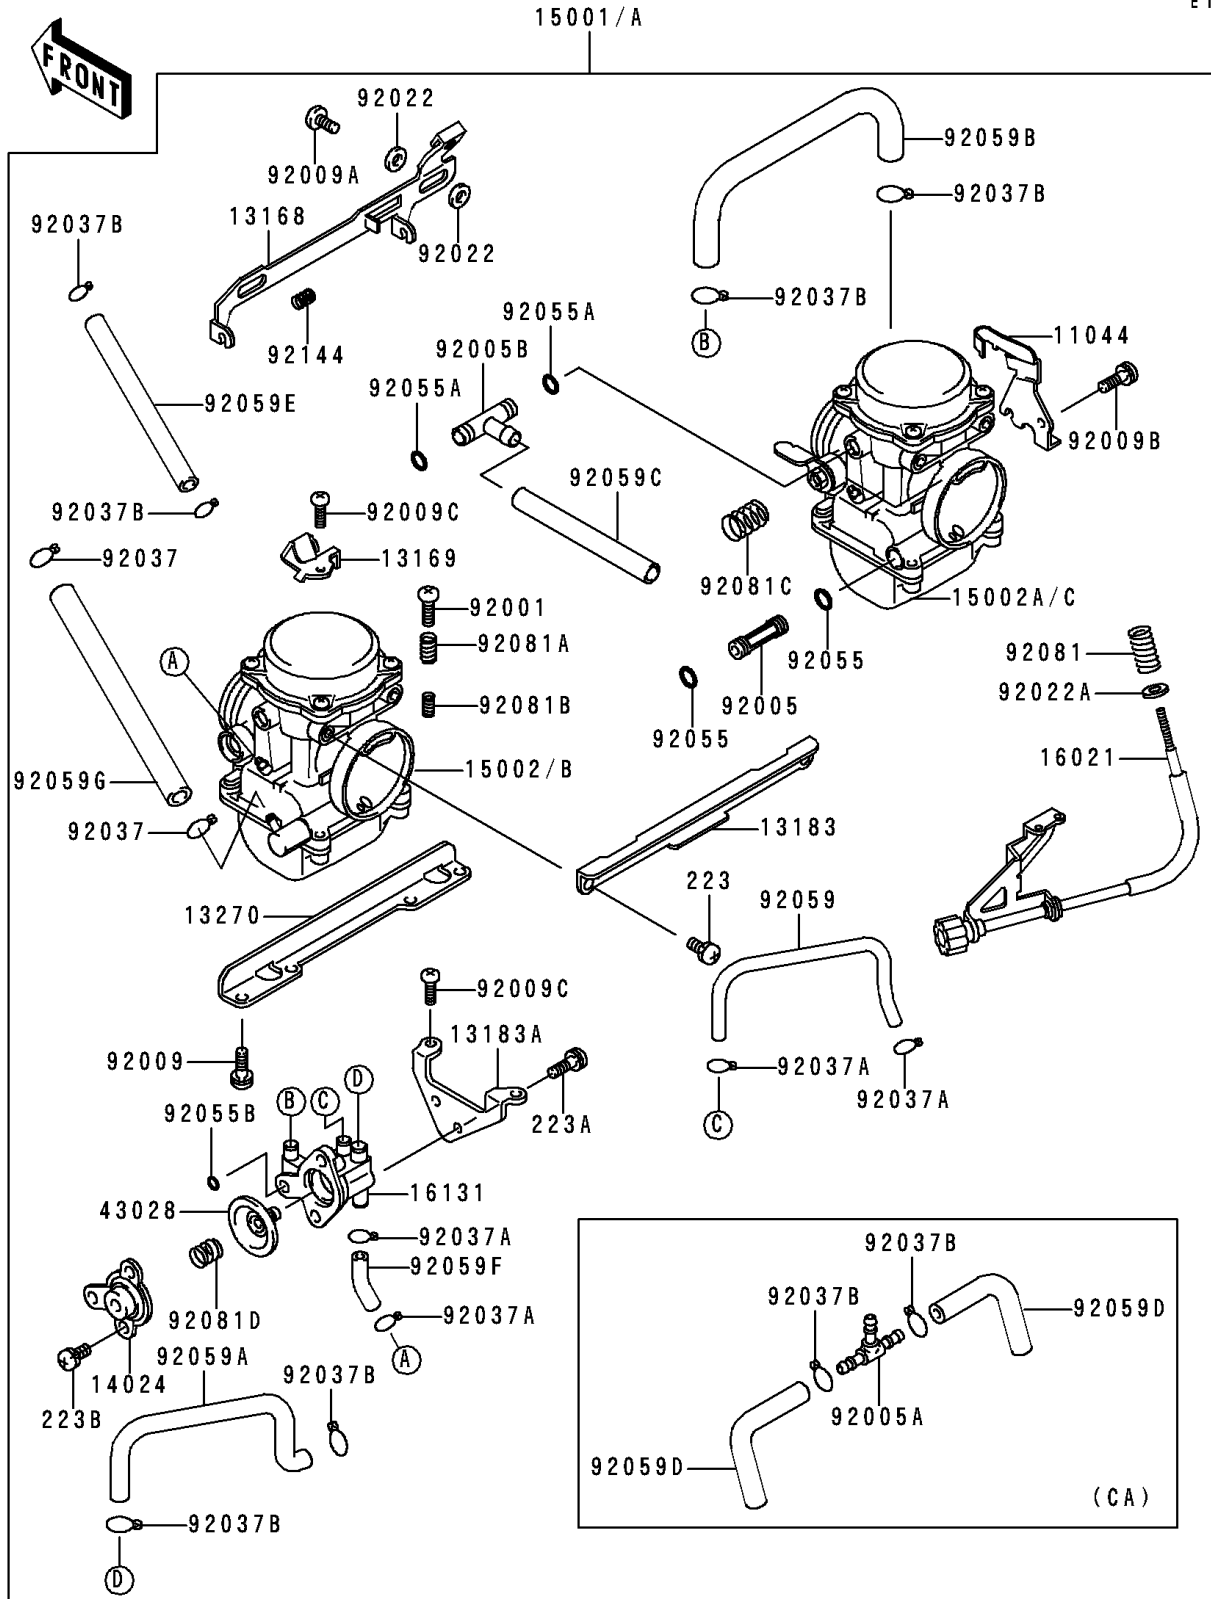

1998 Ninja® 250R PARTS DIAGRAM

Carburetor

E1611