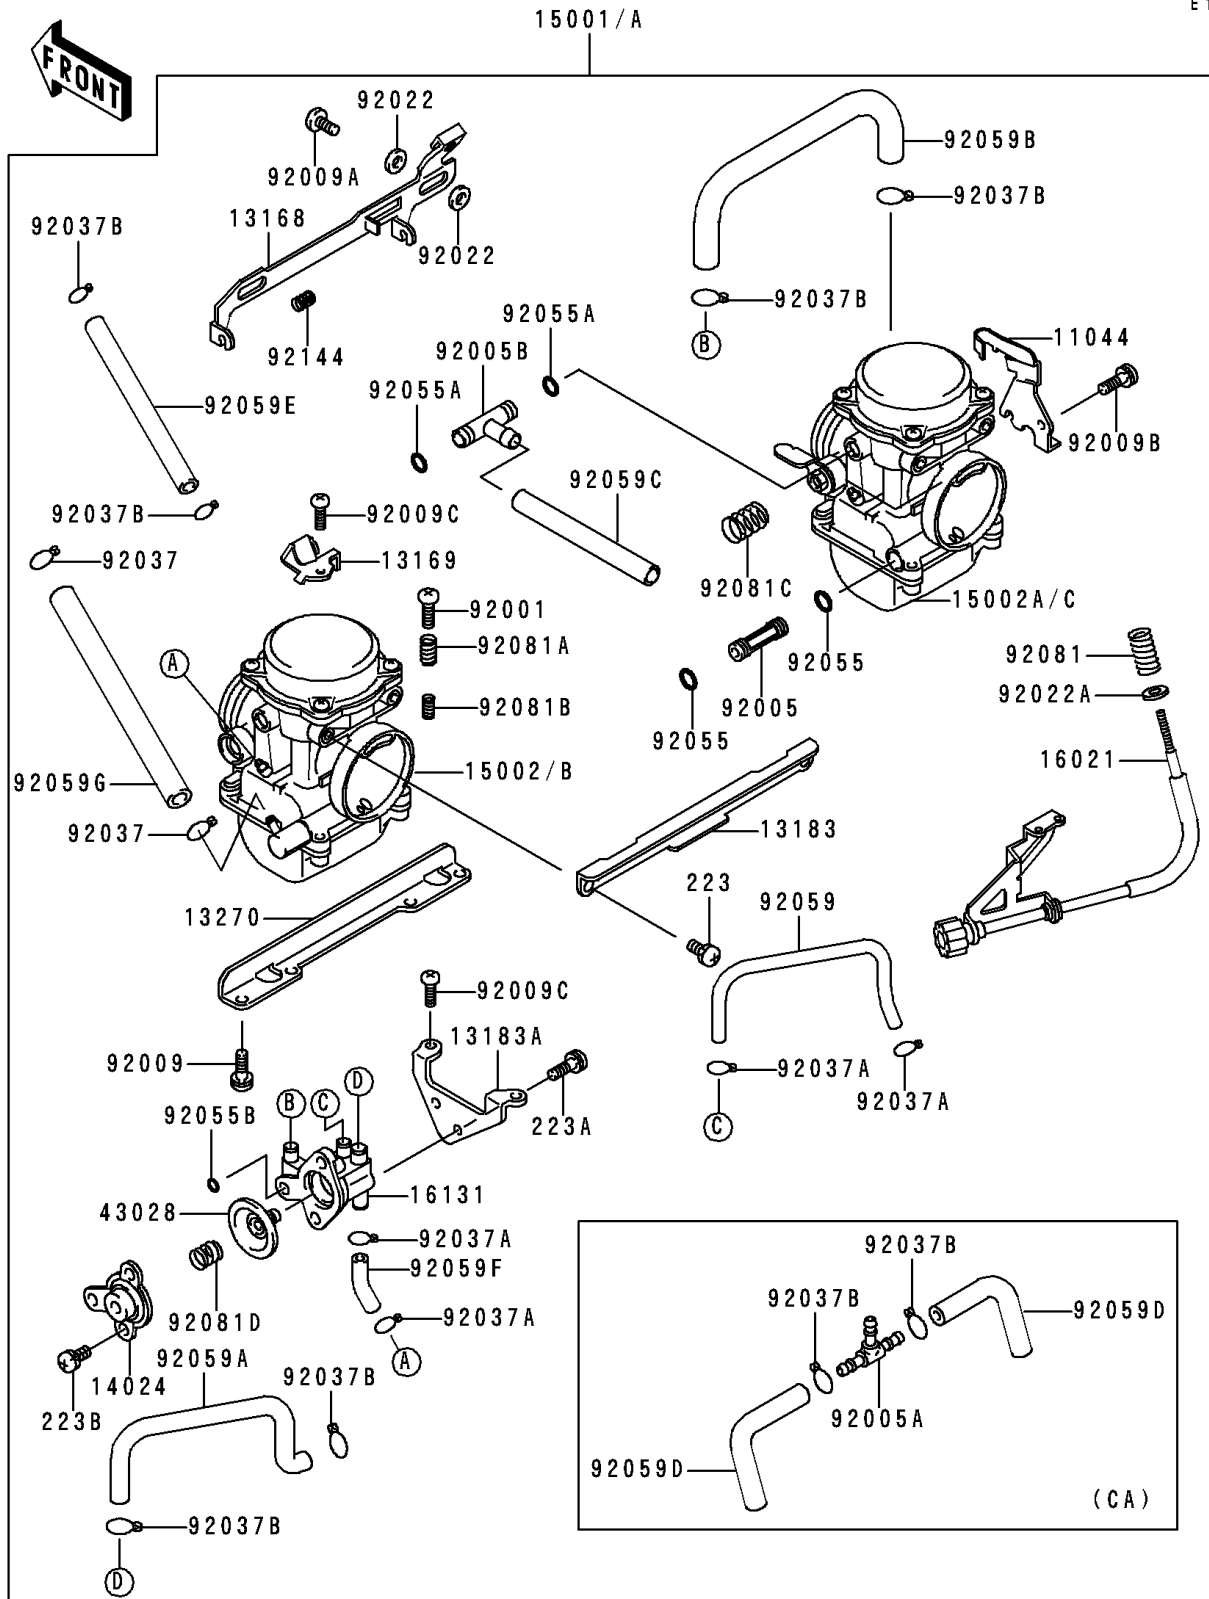

1996 Ninja® 250R PARTS DIAGRAM

Carburetor

E1611

1996 Ninja® 250R PARTS LIST

Carburetor

ITEM NAME	PART NUMBER	QUANTITY
BRACKET,THROTTLE CABLE (Ref # 11044)	11044-1061	1
LEVER,STARTER (Ref # 13168)	13168-1330	1
PLATE,STARTER CABLE (Ref # 13169)	13169-1965	1
PLATE,CARBURETOR STAY,UPP (Ref # 13183)	13183-1029	1
PLATE,AIR CUT VALVE (Ref # 13183A)	13183-1031	1
PLATE,CARBURETOR STAY,LWR (Ref # 13270)	13270-1073	1
COVER,AIR CUT VALVE (Ref # 14024)	14024-1327	1
SCREW-THROTTLE STOP (Ref # 16021)	16021-1114	1
BODY-VALVE,DIAPHRAGM (Ref # 16131)	16131-1062	1
DIAPHRAGM,AIR CUT VALVE (Ref # 43028)	43028-1053	1
BOLT,THROTTLE ADJUST (Ref # 92001)	92001-1998	1
FITTING,FUEL,I-TYPE (Ref # 92005)	92005-1109	1
FITTING,T-TYPE (Ref # 92005B)	92005-1125	1
SCREW,6X16 (Ref # 92009)	92009-1129	1
SCREW (Ref # 92009A)	92009-1262	1
SCREW,5X10 (Ref # 92009B)	92009-1365	1
SCREW,4X18 (Ref # 92009C)	92009-1446	1
WASHER,6.1X11X0.8,POLYACETAL (Ref # 92022)	92022-1199	1
WASHER,PLAIN,STOP SPRING (Ref # 92022A)	92022-1480	1
CLAMP,FUEL TUBE (Ref # 92037)	92037-1075	1
CLAMP,TUBE (Ref # 92037A)	92037-1142	1
SCREW-PAN-WS-CROS (Ref # 223)	223C0510	1
SCREW-PAN-WS-CROS (Ref # 223A)	223D0408	1
SCREW-PAN-WS-CROS (Ref # 223B)	223D0410	1
RING-O (Ref # 92055)	92055-1004	1
RING-O,FUEL FITTING (Ref # 92055A)	92055-1223	1
RING-O (Ref # 92055B)	92055-1245	1
TUBE,3.5X6.5X180 (Ref # 92059)	92059-1140	1
TUBE,5X9X160 (Ref # 92059A)	92059-1201	1