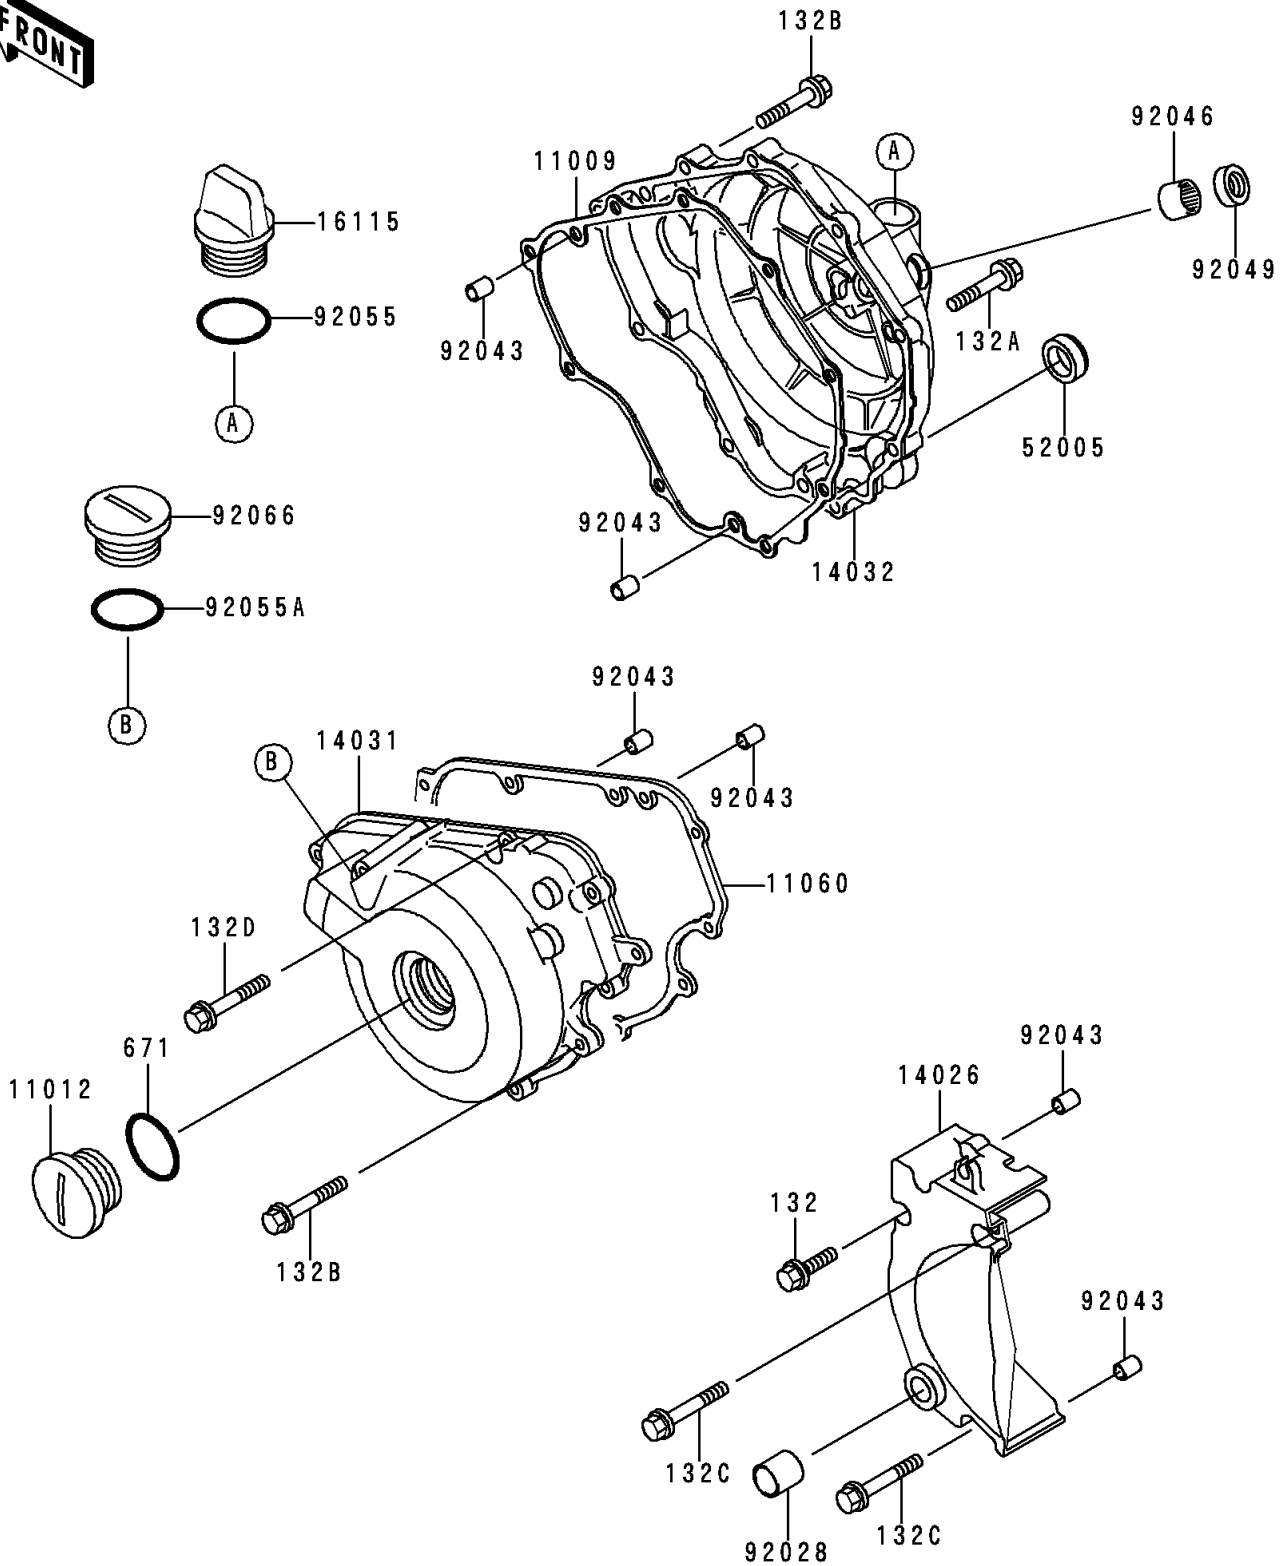

## 1996 Ninja® 250R PARTS DIAGRAM

Engine Cover(s)

E1431

## 1996 Ninja® 250R PARTS LIST

Engine Cover(s)

ITEM NAME	PART NUMBER	QUANTITY
BOLT-FLANGED-SMALL (Ref # 132)	132J0620	1
BOLT-FLANGED-SMALL (Ref # 132A)	132J0625	1
BOLT-FLANGED-SMALL (Ref # 132B)	132J0630	1
BOLT-FLANGED-SMALL (Ref # 132C)	132J0650	1
BOLT-FLANGED-SMALL (Ref # 132D)	132J0675	1
O RING,40MM (Ref # 671)	671B2540	1
GASKET,CLUTCH COVER (Ref # 11009)	11009-1872	1
CAP (Ref # 11012)	11012-1362	1
GASKET,GENERATOR COVER (Ref # 11060)	11060-1920	1
COVER-CHAIN (Ref # 14026)	14026-1122	1
COVER-GENERATOR (Ref # 14031)	14031-1225	1
COVER-CLUTCH (Ref # 14032)	14032-1213	1
CAP-OIL FILLER (Ref # 16115)	16115-1009	1
GAUGE,OIL LEVEL (Ref # 52005)	52005-1009	1
BUSHING (Ref # 92028)	92028-1710	1
PIN,6.2X8X14 (Ref # 92043)	92043-1263	1
BEARING-NEEDLE,HK1210 (Ref # 92046)	92046-1010	1
SEAL-OIL,TB12205.5 (Ref # 92049)	92049-1271	1
RING-O,31.5X2.6 (Ref # 92055)	92055-049	1
RING-O (Ref # 92055A)	92055-1146	1
PLUG,COVER (Ref # 92066)	92066-1163	1