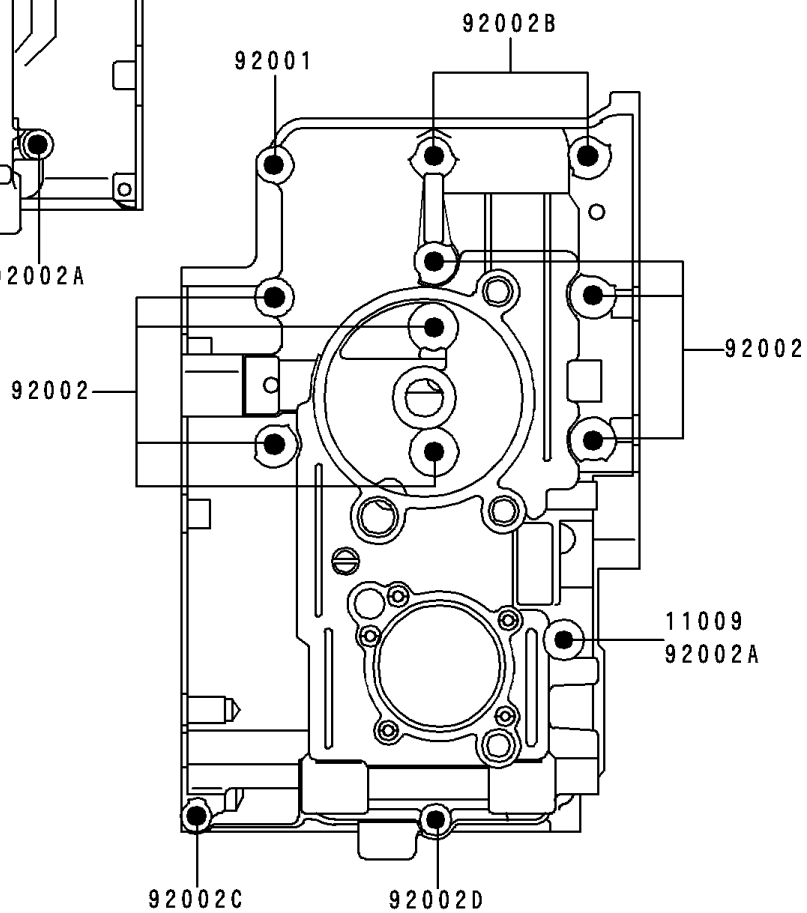

1996 Ninja® 250R PARTS DIAGRAM

Crankcase Bolt Pattern

E1412

Upper Case

Lower Case

1996 Ninja® 250R PARTS LIST

Crankcase Bolt Pattern

ITEM NAME	PART NUMBER	QUANTITY
GASKET,6.5X12X1.0 (Ref # 11009)	11009-1568	1
BOLT,6X38 (Ref # 92001)	92001-1899	1
BOLT,8X90 (Ref # 92002)	92002-1057	1
BOLT,6X85 (Ref # 92002A)	92002-1306	1
BOLT,8X72 (Ref # 92002B)	92002-1329	1
BOLT,6X60 (Ref # 92002C)	92002-1584	1
BOLT,6X135 (Ref # 92002D)	92002-1687	1