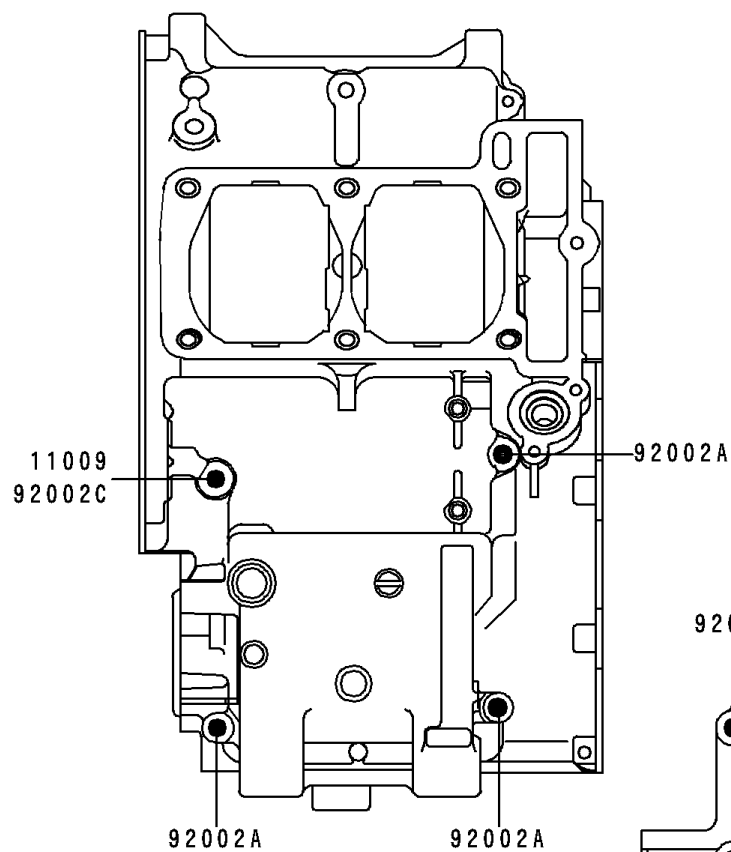

1996 Ninja® 250R PARTS DIAGRAM

Crankcase Bolt Pattern

E1412

Upper Case

Lower Case

1996 Ninja® 250R PARTS LIST

Crankcase Bolt Pattern

ITEM NAME	PART NUMBER	QUANTITY
GASKET,6.5X12X1.0 (Ref # 11009)	11009-1568	1
BOLT,6X38 (Ref # 92001)	92001-1899	1
BOLT,8X90 (Ref # 92002)	92002-1057	1
BOLT,6X85 (Ref # 92002A)	92002-1306	1
BOLT,8X72 (Ref # 92002B)	92002-1329	1
BOLT,6X60 (Ref # 92002C)	92002-1584	1
BOLT,6X135 (Ref # 92002D)	92002-1687	1