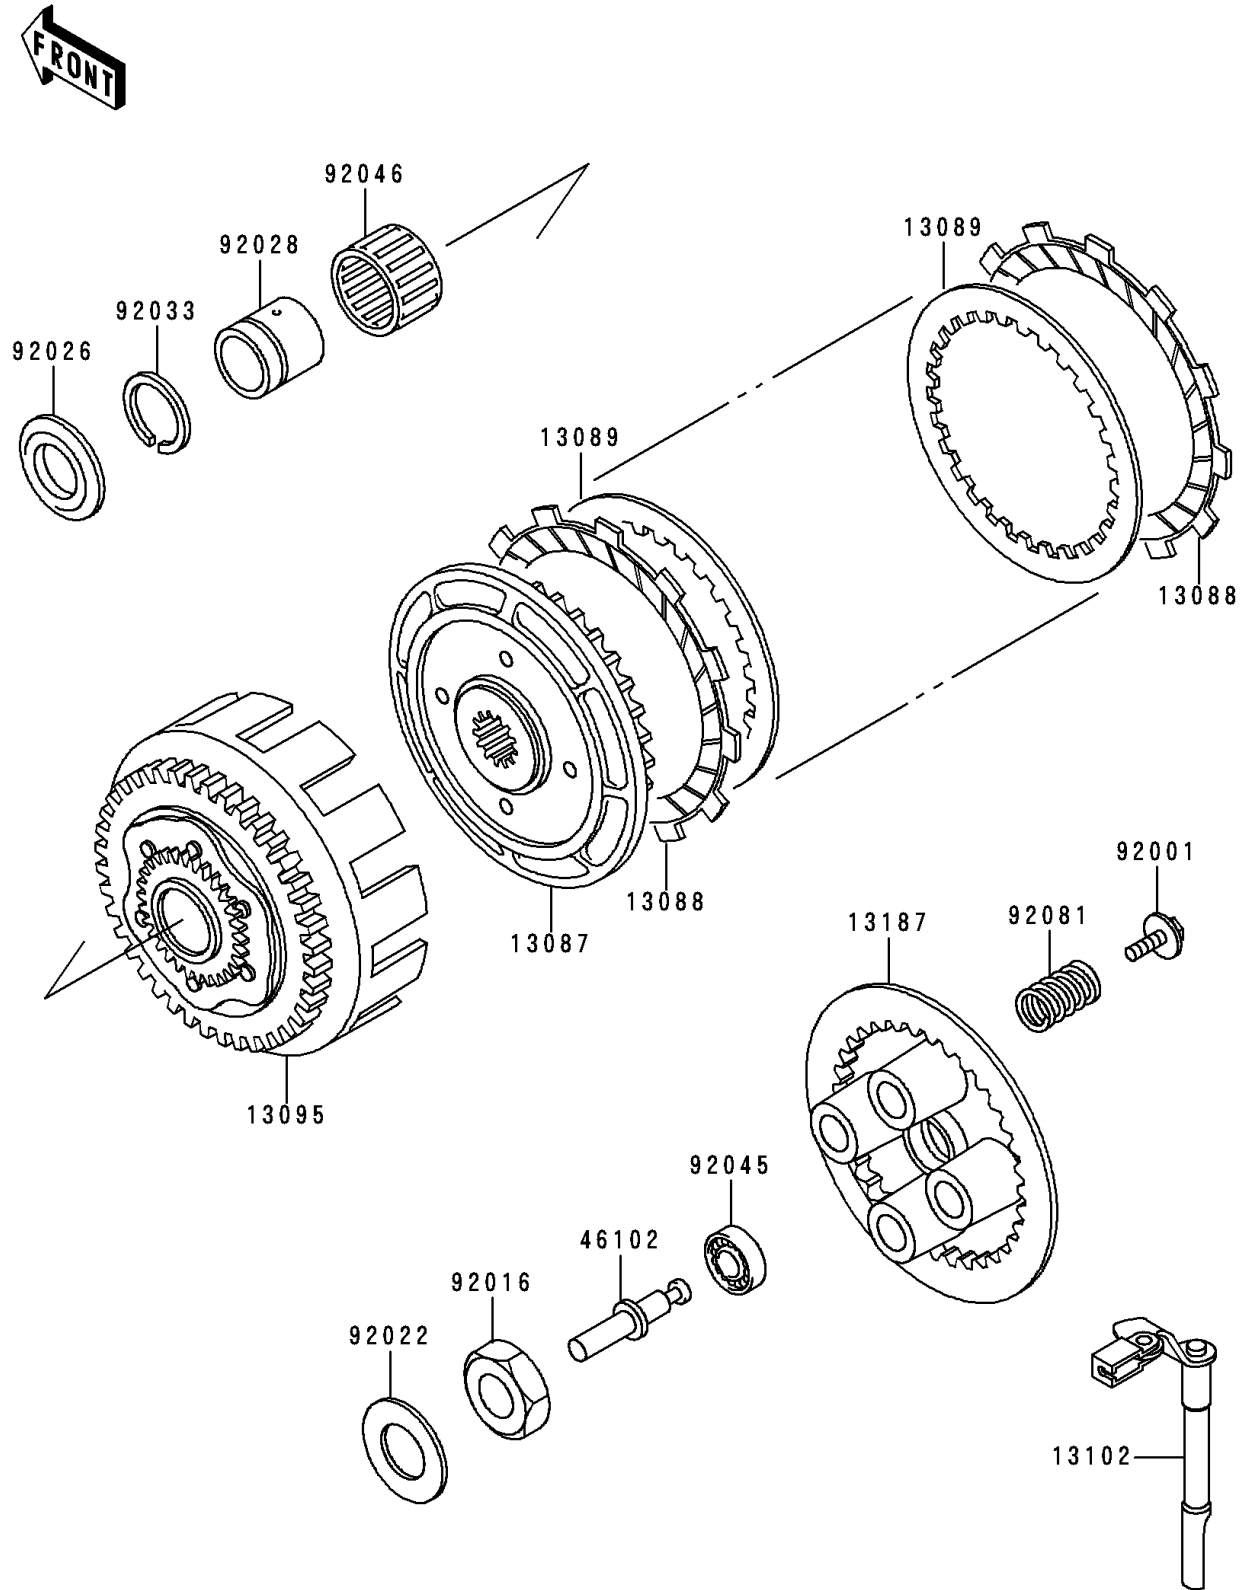

## 1996 Ninja® 250R PARTS DIAGRAM

Clutch

E1350

## 1996 Ninja® 250R PARTS LIST

### Clutch

ITEM NAME	PART NUMBER	QUANTITY
HUB-CLUTCH (Ref # 13087)	13087-1076	1
PLATE-FRICTION (Ref # 13088)	13088-1013	1
PLATE-CLUTCH,T=2.0 (Ref # 13089)	13089-026	1
HOUSING-COMP-CLUTCH (Ref # 13095)	13095-1145	1
RELEASE-COMP-CLUTCH (Ref # 13102)	13102-1079	1
PLATE-CLUTCH OPERATING (Ref # 13187)	13187-1057	1
ROD,CLUTCH (Ref # 46102)	46102-1030	1
BOLT,FLANGED,6X18 (Ref # 92001)	92001-1066	1
NUT,20MM (Ref # 92016)	92016-028	1
WASHER,20.3X36X2.3 (Ref # 92022)	92022-1116	1
SPACER,THRUST,T=5.5 (Ref # 92026)	92026-116	1
BUSHING,CLUTCH (Ref # 92028)	92028-1414	1
RING-SNAP (Ref # 92033)	92033-1212	1
BEARING-BALL,6001C3ML01 (Ref # 92045)	92045-1235	1
BEARING-NEEDLE,KTV323723 (Ref # 92046)	92046-028	1
SPRING,CLUTCH (Ref # 92081)	92081-139	1