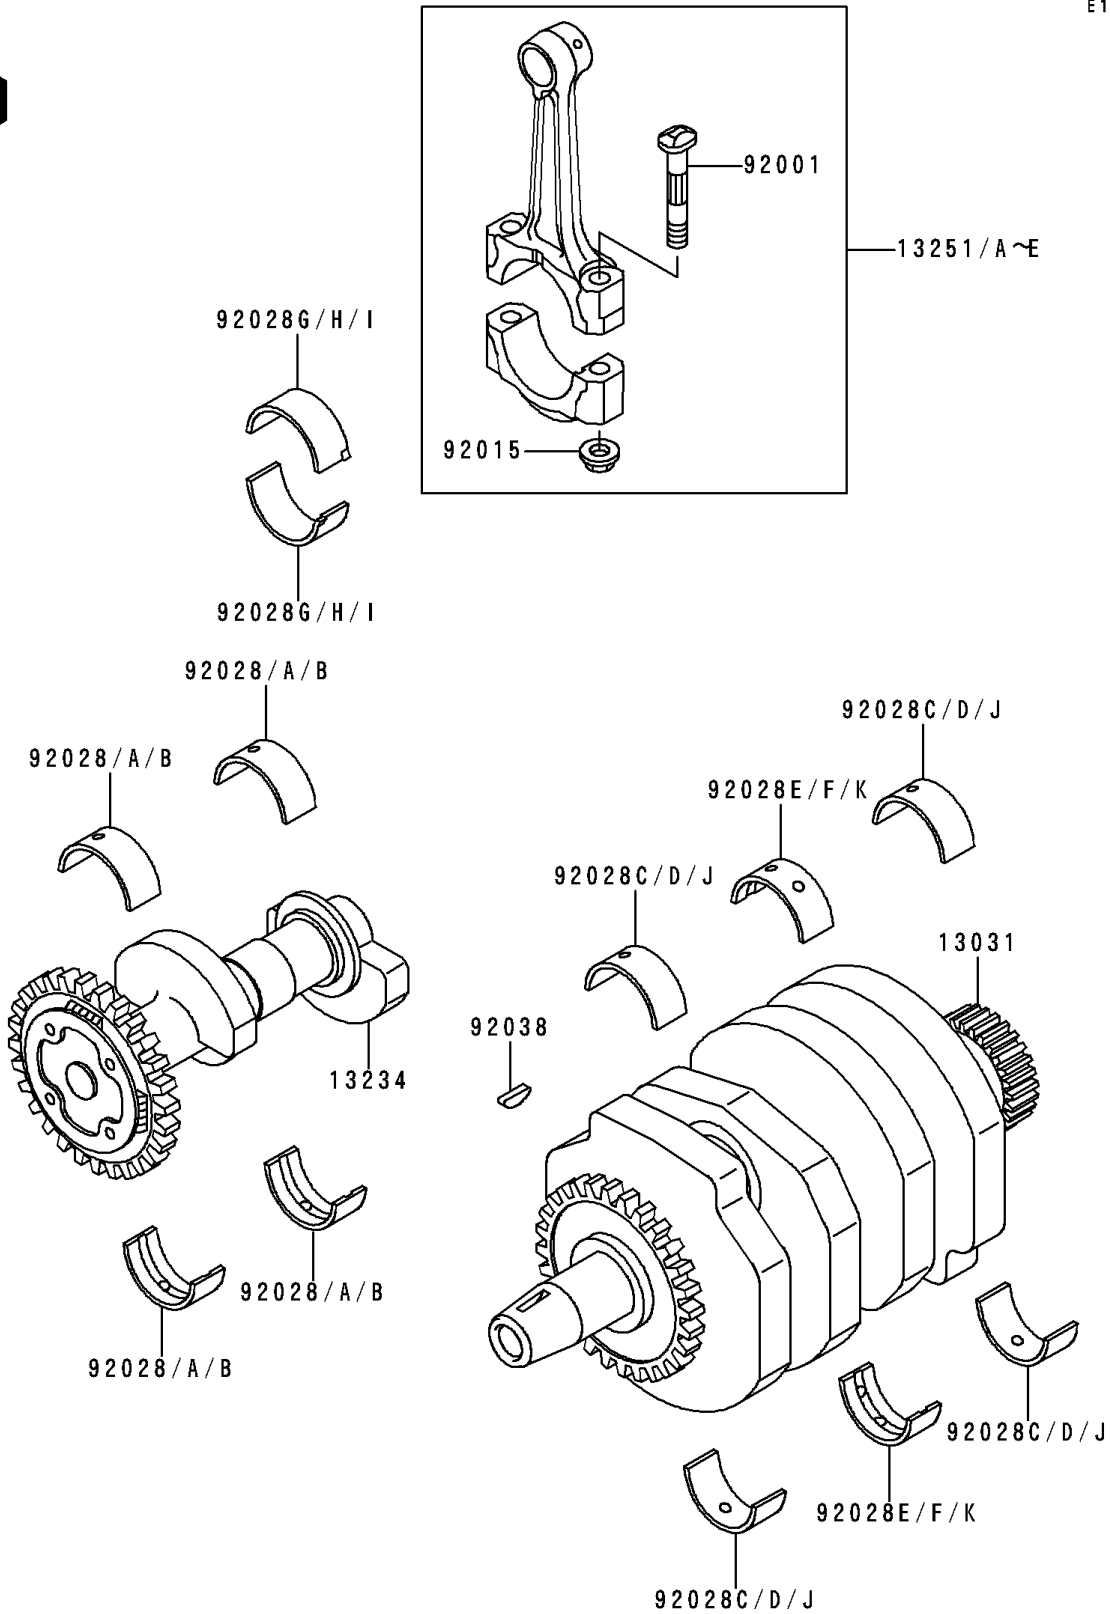

## 1996 Ninja® 250R PARTS DIAGRAM

Crankshaft

E1321

## 1996 Ninja® 250R PARTS LIST

### Crankshaft

ITEM NAME	PART NUMBER	QUANTITY
CRANKSHAFT-COMP (Ref # 13031)	13031-1247	1
SHAFT-COMP,BALANCER (Ref # 13234)	13234-1098	1
ROD-ASSY-CONNECTING,F (Ref # 13251)	13251-1083-FF	1
ROD-ASSY-CONNECTING,G (Ref # 13251A)	13251-1083-GG	1
ROD-ASSY-CONNECTING,H (Ref # 13251B)	13251-1083-HH	1
ROD-ASSY-CONNECTING,I (Ref # 13251C)	13251-1083-II	1
ROD-ASSY-CONNECTING,J (Ref # 13251D)	13251-1083-JJ	1
ROD-ASSY-CONNECTING,K (Ref # 13251E)	13251-1083-KK	1
BOLT,CONNECTING ROD,7MM (Ref # 92001)	92001-1793	1
NUT,CONNECTING ROD,7MM (Ref # 92015)	92015-1527	1
BUSHING,BALANCER,BLUE (Ref # 92028)	92028-1422	1
BUSHING,BALANCER,BLACK (Ref # 92028A)	92028-1423	1
BUSHING,BALANCER,BROWN (Ref # 92028B)	92028-1424	1
BUSHING,CRANKSHAFT,#1&3,BLUE (Ref # 92028C)	92028-1486	1
BUSHING,CRANKSHAFT,#1&3,BLACK (Ref # 92028D)	92028-1487	1
BUSHING,CRANKSHAFT,#2,BLUE (Ref # 92028E)	92028-1489	1
BUSHING,CRANKSHAFT,#2,BLACK (Ref # 92028F)	92028-1490	1
BUSHING,CONNECTING ROD,BLUE (Ref # 92028G)	92028-1492	1
BUSHING,CONNECTING ROD,BLACK (Ref # 92028H)	92028-1493	1
BUSHING,CONNECTING ROD,BROWN (Ref # 92028I)	92028-1494	1
BUSHING,CRANKSHAFT,#1&3,YELLOW (Ref # 92028J)	92028-1582	1
BUSHING,CRANKSHAFT,#2,YELLOW (Ref # 92028K)	92028-1586	1
KEY,WOODRUFF (Ref # 92038)	92038-001	1