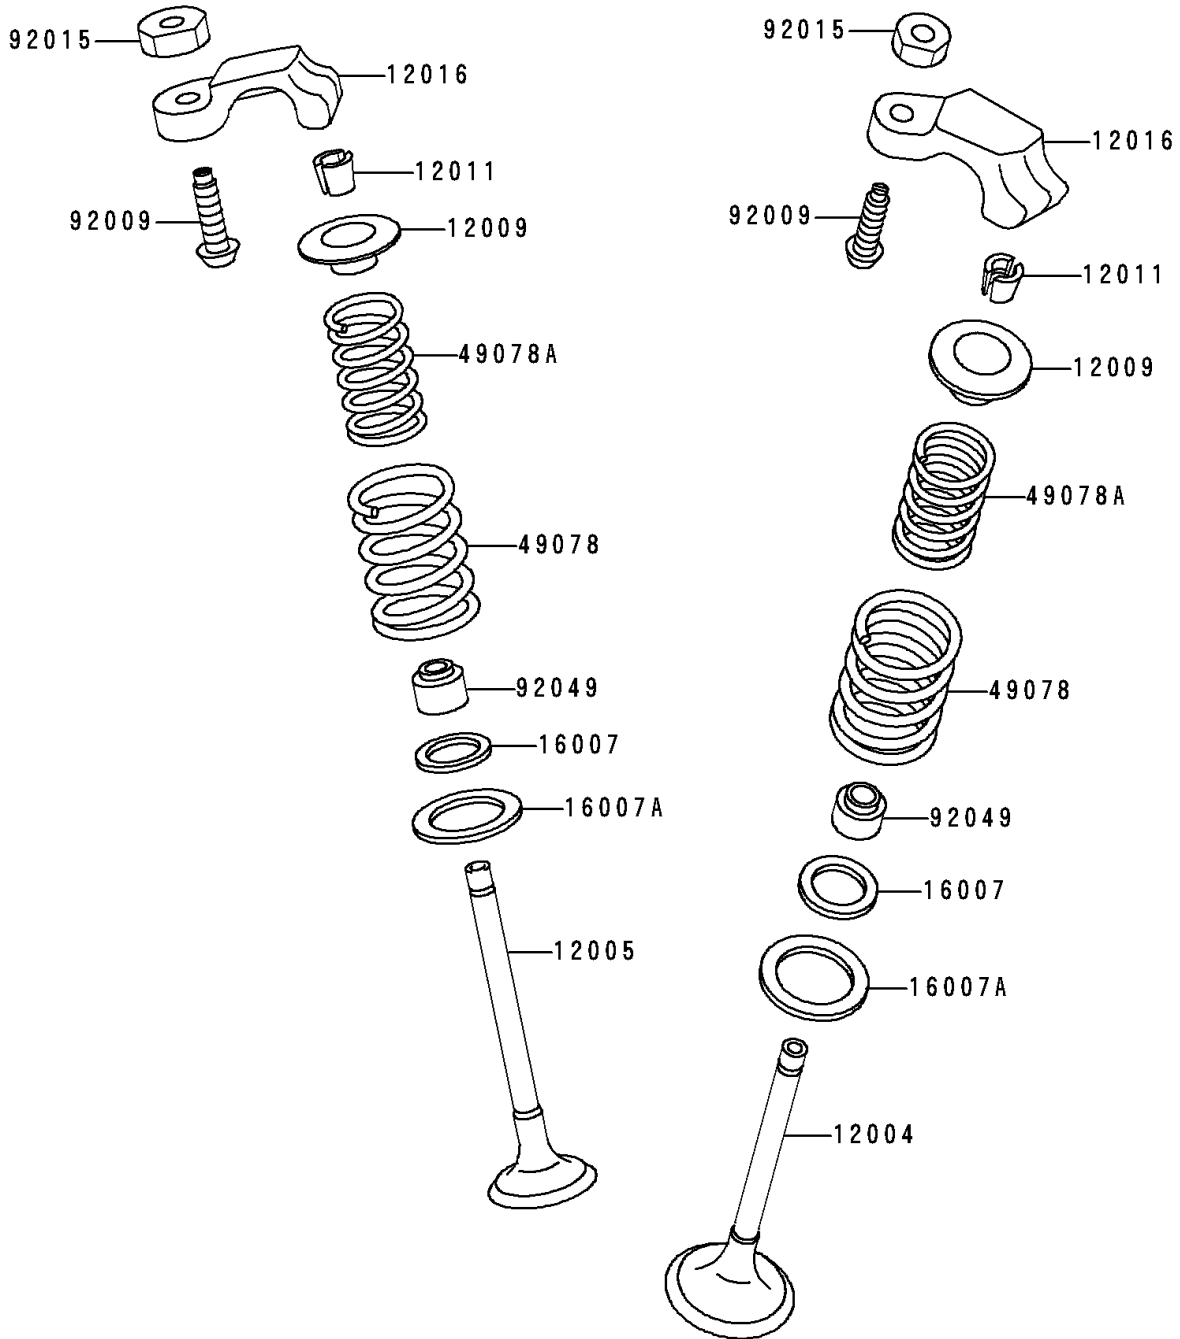

1996 Ninja® 250R PARTS DIAGRAM

Valve(s)

E1210

1996 Ninja® 250R PARTS LIST

Valve(s)

ITEM NAME	PART NUMBER	QUANTITY
VALVE-INTAKE (Ref # 12004)	12004-1074	1
VALVE-EXHAUST (Ref # 12005)	12005-1091	1
RETAINER-VALVE SPRING (Ref # 12009)	12009-1060	1
COLLET (Ref # 12011)	12011-1051	1
ARM-ROCKER (Ref # 12016)	12016-1067	1
SEAT-SPRING,12.1X16.2X0.5 (Ref # 16007)	16007-1177	1
SEAT-SPRING,17.5X23.8X0.5 (Ref # 16007A)	16007-1178	1
SPRING-ENGINE VALVE (Ref # 49078)	49078-1078	1
SPRING-ENGINE VALVE (Ref # 49078A)	49078-1079	1
SCREW,6MM (Ref # 92009)	92009-1424	1
NUT,6MM (Ref # 92015)	92015-1586	1
SEAL-OIL,VSB58.558 (Ref # 92049)	92049-1218	1