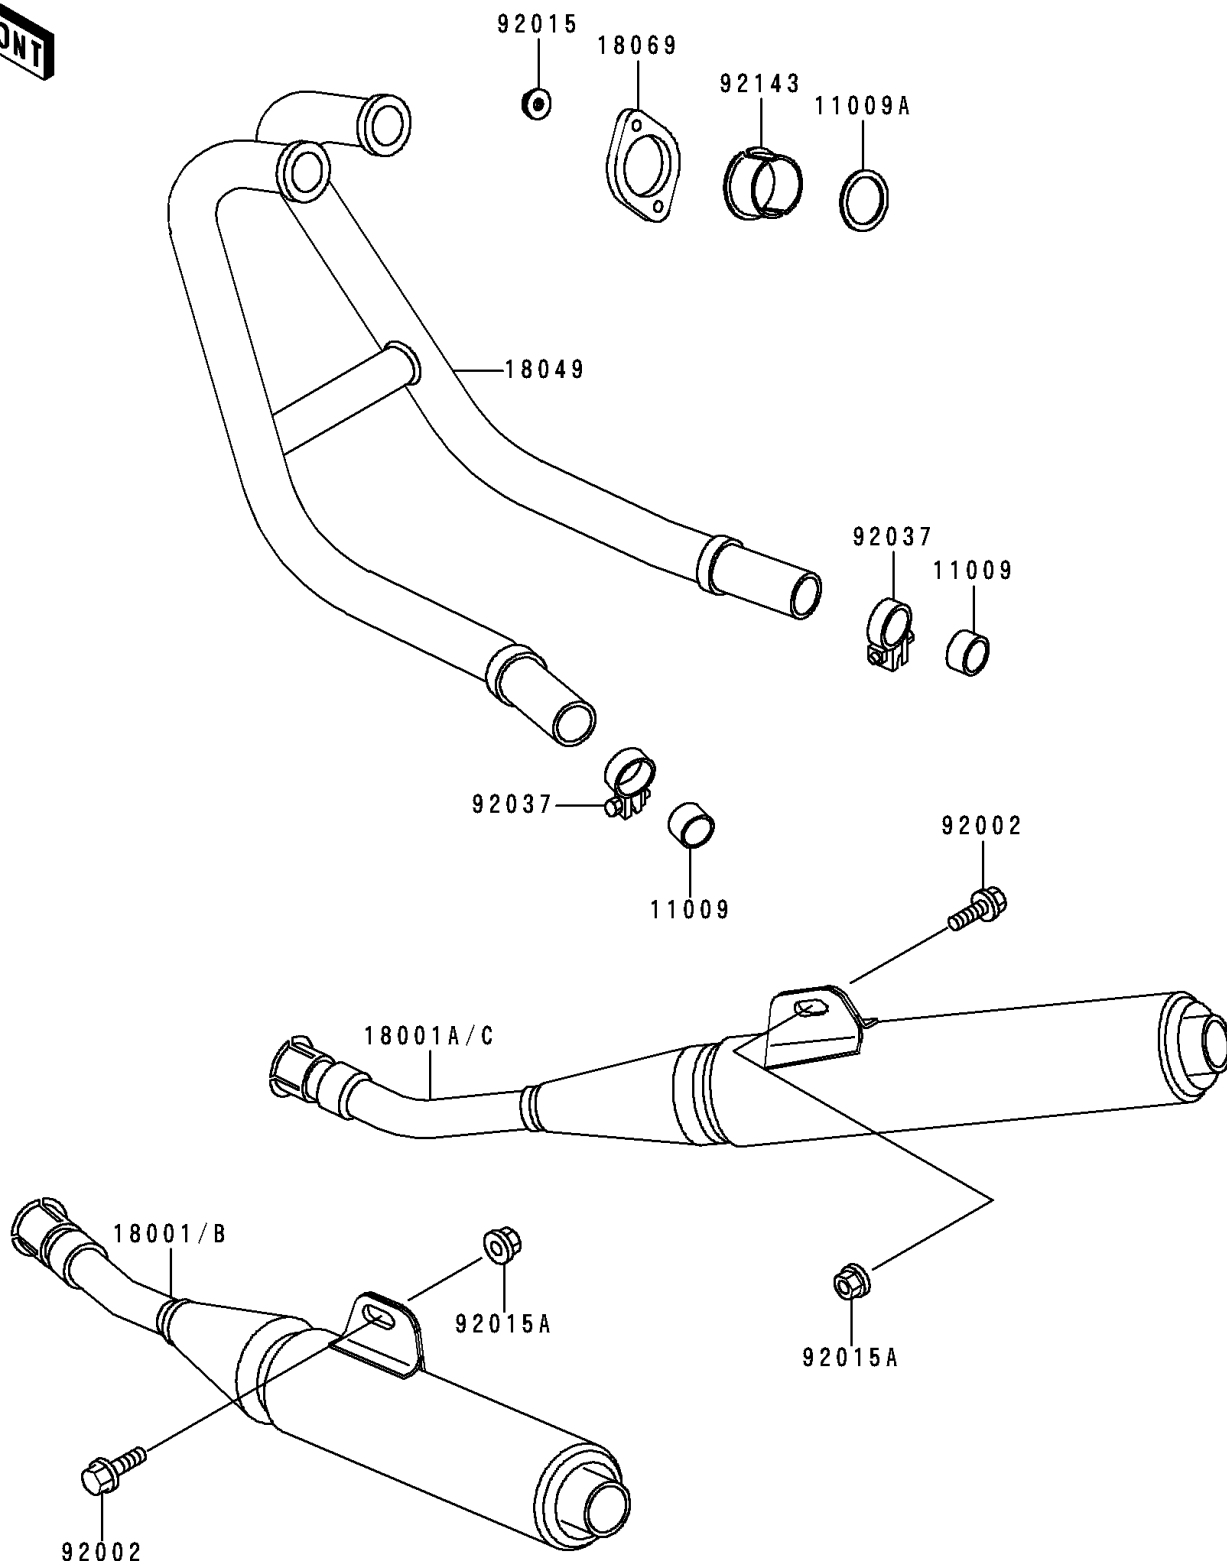

1996 Ninja® 250R PARTS DIAGRAM

Muffler(s)

E1140

1996 Ninja® 250R PARTS LIST

Muffler(s)

ITEM NAME	PART NUMBER	QUANTITY
GASKET,MUFFLER CONNECTING (Ref # 11009)	11009-1865	1
GASKET,EXHAUST PIPE HOLDER (Ref # 11009A)	11009-1866	1
PIPE-EXHAUST (Ref # 18049)	18049-1431	1
HOLDER-EXHAUST PIPE (Ref # 18069)	18069-1075	1
BOLT,10X30 (Ref # 92002)	92002-1787	1
NUT,6MM (Ref # 92015)	92015-1365	1
NUT,FLANGED,10MM (Ref # 92015A)	92015-1387	1
CLAMP,39.5MM (Ref # 92037)	92037-1792	1
COLLAR,EXHAUST PIPE (Ref # 92143)	92143-1006	1
MUFFLER,LH (Ref # 18001)	18001-1695	1
MUFFLER,RH (Ref # 18001A)	18001-1696	1
MUFFLER,LH (Ref # 18001B)	18001-1724	1
MUFFLER,RH (Ref # 18001C)	18001-1725	1