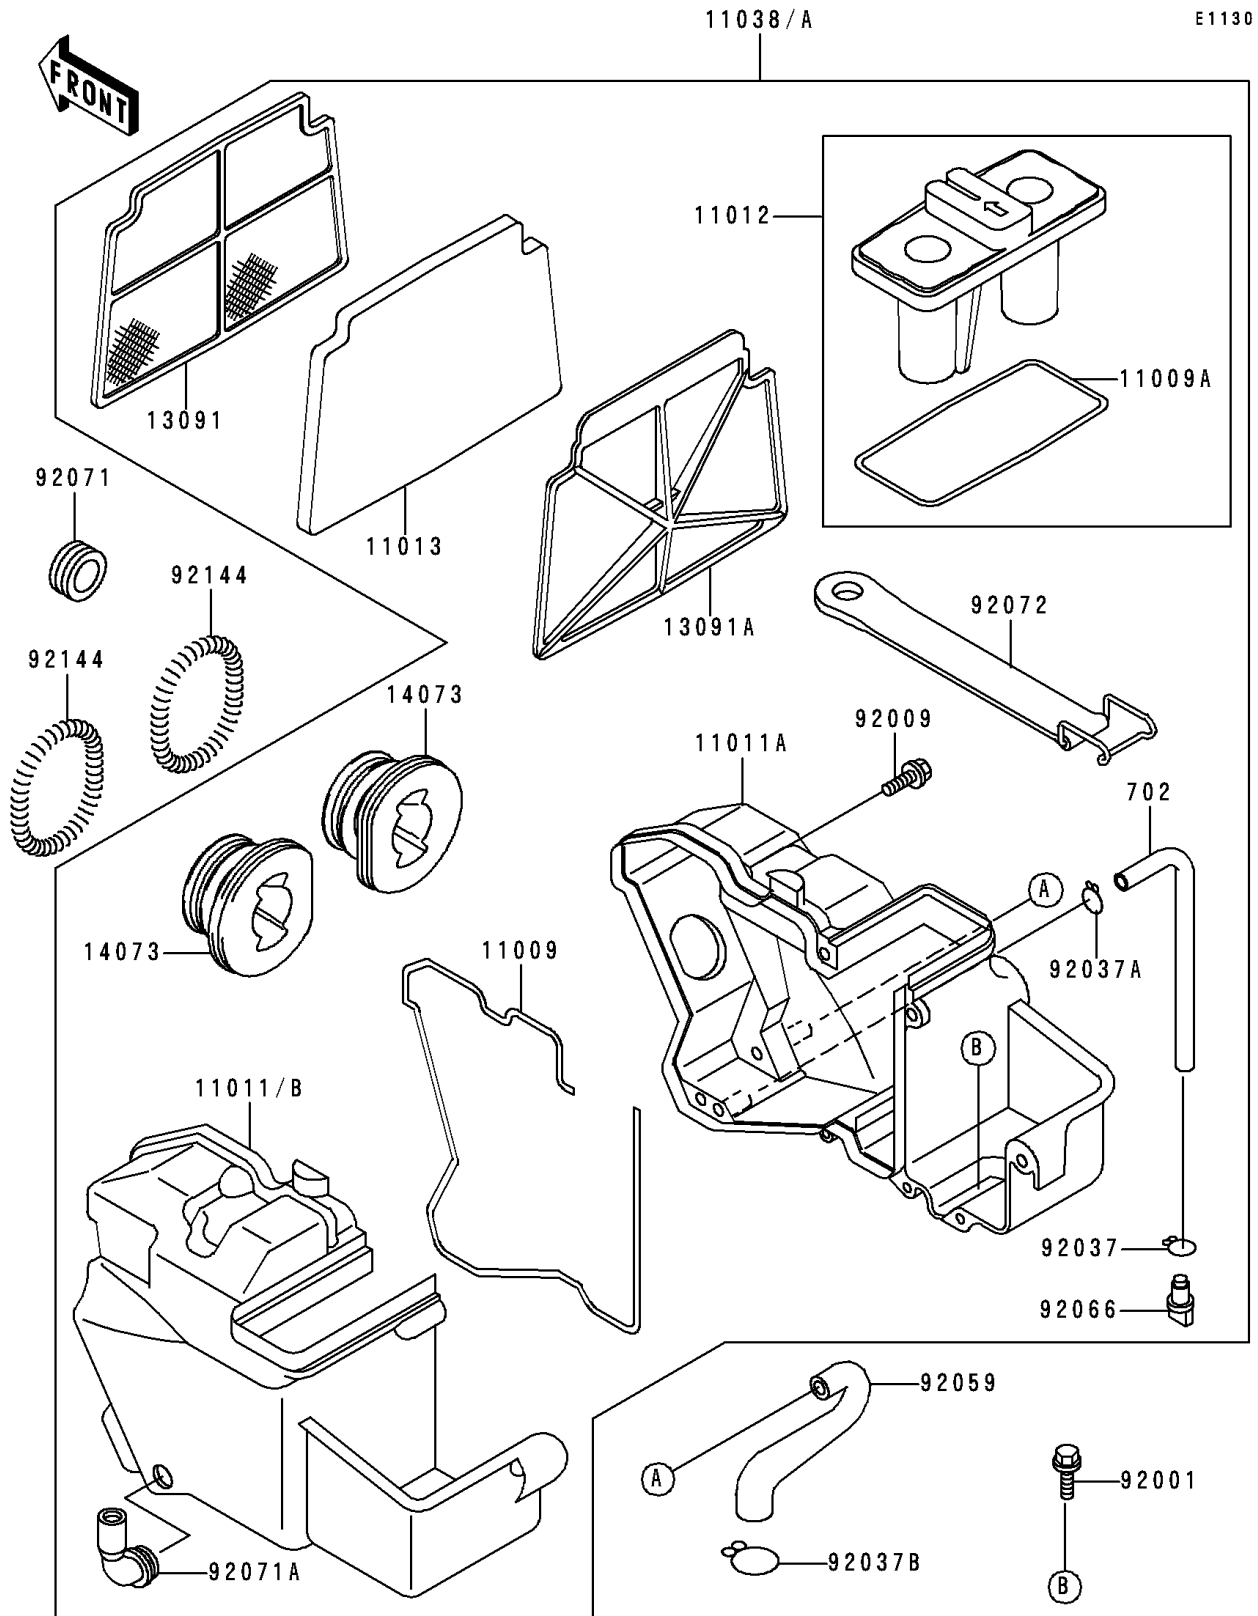

1996 Ninja® 250R PARTS DIAGRAM

Air Cleaner

1996 Ninja® 250R PARTS LIST

Air Cleaner

ITEM NAME	PART NUMBER	QUANTITY
TUBE-RUBBER (Ref # 702)	702A07200	1
GASKET,AIR FILTER (Ref # 11009)	11009-1599	1
GASKET,AIR FILTER CAP (Ref # 11009A)	11009-1613	1
CASE-AIR FILTER,RH (Ref # 11011A)	11011-1219	1
CAP,INTAKE (Ref # 11012)	11012-1504	1
ELEMENT-AIR FILTER (Ref # 11013)	11013-1141	1
HOLDER,AIR FILTER,FR (Ref # 13091)	13091-1421	1
HOLDER,AIR FILTER,RR (Ref # 13091A)	13091-1422	1
DUCT,AIR FILTER (Ref # 14073)	14073-1307	1
BOLT,6X20 (Ref # 92001)	92001-1773	1
SCREW,TAPPING,5X25 (Ref # 92009)	92009-1339	1
CLAMP (Ref # 92037)	92037-1712	1
CLAMP,TUBE (Ref # 92037A)	92037-1972	1
CLAMP,TUBE (Ref # 92037B)	92037-213	1
TUBE,BREAHER (Ref # 92059)	92059-1676	1
PLUG,DRAIN (Ref # 92066)	92066-1211	1
GROMMET,RESERVOIR (Ref # 92071)	92071-1047	1
BAND,AIR FILTER (Ref # 92072)	92072-1196	1
SPRING,AIR FILTER DUCT (Ref # 92144)	92144-1771	1
CASE-AIR FILTER,LH (Ref # 11011)	11011-1218	1
CASE-AIR FILTER,LH (Ref # 11011B)	11011-1233	1
CASE-ASSY-AIR FILTER (Ref # 11038)	11038-1063	1
CASE-ASSY-AIR FILTER (Ref # 11038A)	11038-1067	1
GROMMET,AIR FILTER (Ref # 92071A)	92071-1114	1