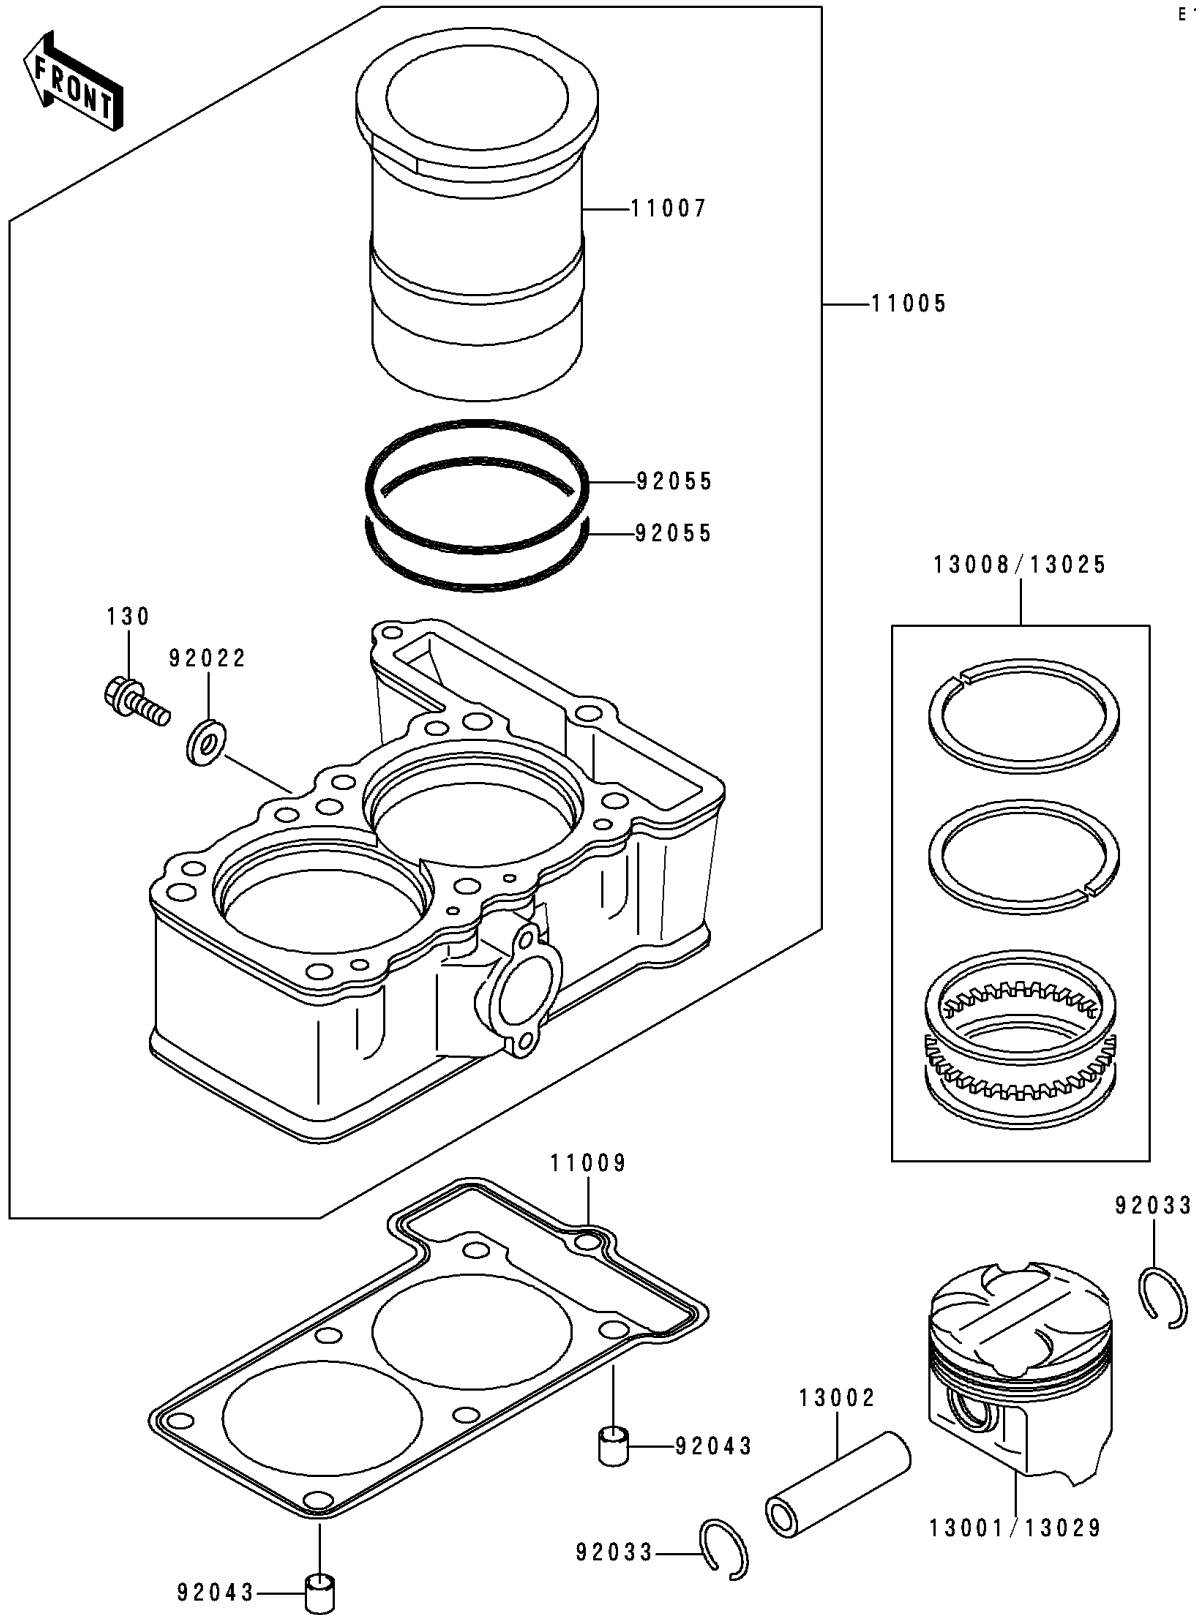

## 1996 Ninja® 250R PARTS DIAGRAM

Cylinder/Piston(s)

E1120

## 1996 Ninja® 250R PARTS LIST

Cylinder/Piston(s)

ITEM NAME	PART NUMBER	QUANTITY
BOLT-FLANGED,6X10,BLACK (Ref # 130)	130C0610	1
CYLINDER-ENGINE (Ref # 11005)	11005-1623	1
LINER-CYLINDER (Ref # 11007)	11007-1111	1
GASKET,CYLINDER BASE (Ref # 11009)	11009-1572	1
PISTON-ENGINE,STD (Ref # 13001)	13001-1325	1
PIN-PISTON (Ref # 13002)	13002-1097	1
RING-SET-PISTON,STD (Ref # 13008)	13008-1157	1
RING-SET-PISTON L,O/S,0.50 (Ref # 13025)	13025-1120	1
PISTON-ENGINE L,O/S 0.50 (Ref # 13029)	13029-1201	1
WASHER,6.2X11X1 (Ref # 92022)	92022-304	1
RING-SNAP,PISTON PIN (Ref # 92033)	92033-1161	1
PIN,8.2X10X14 (Ref # 92043)	92043-1264	1
RING-O,68.2X2.4 (Ref # 92055)	92055-1338	1