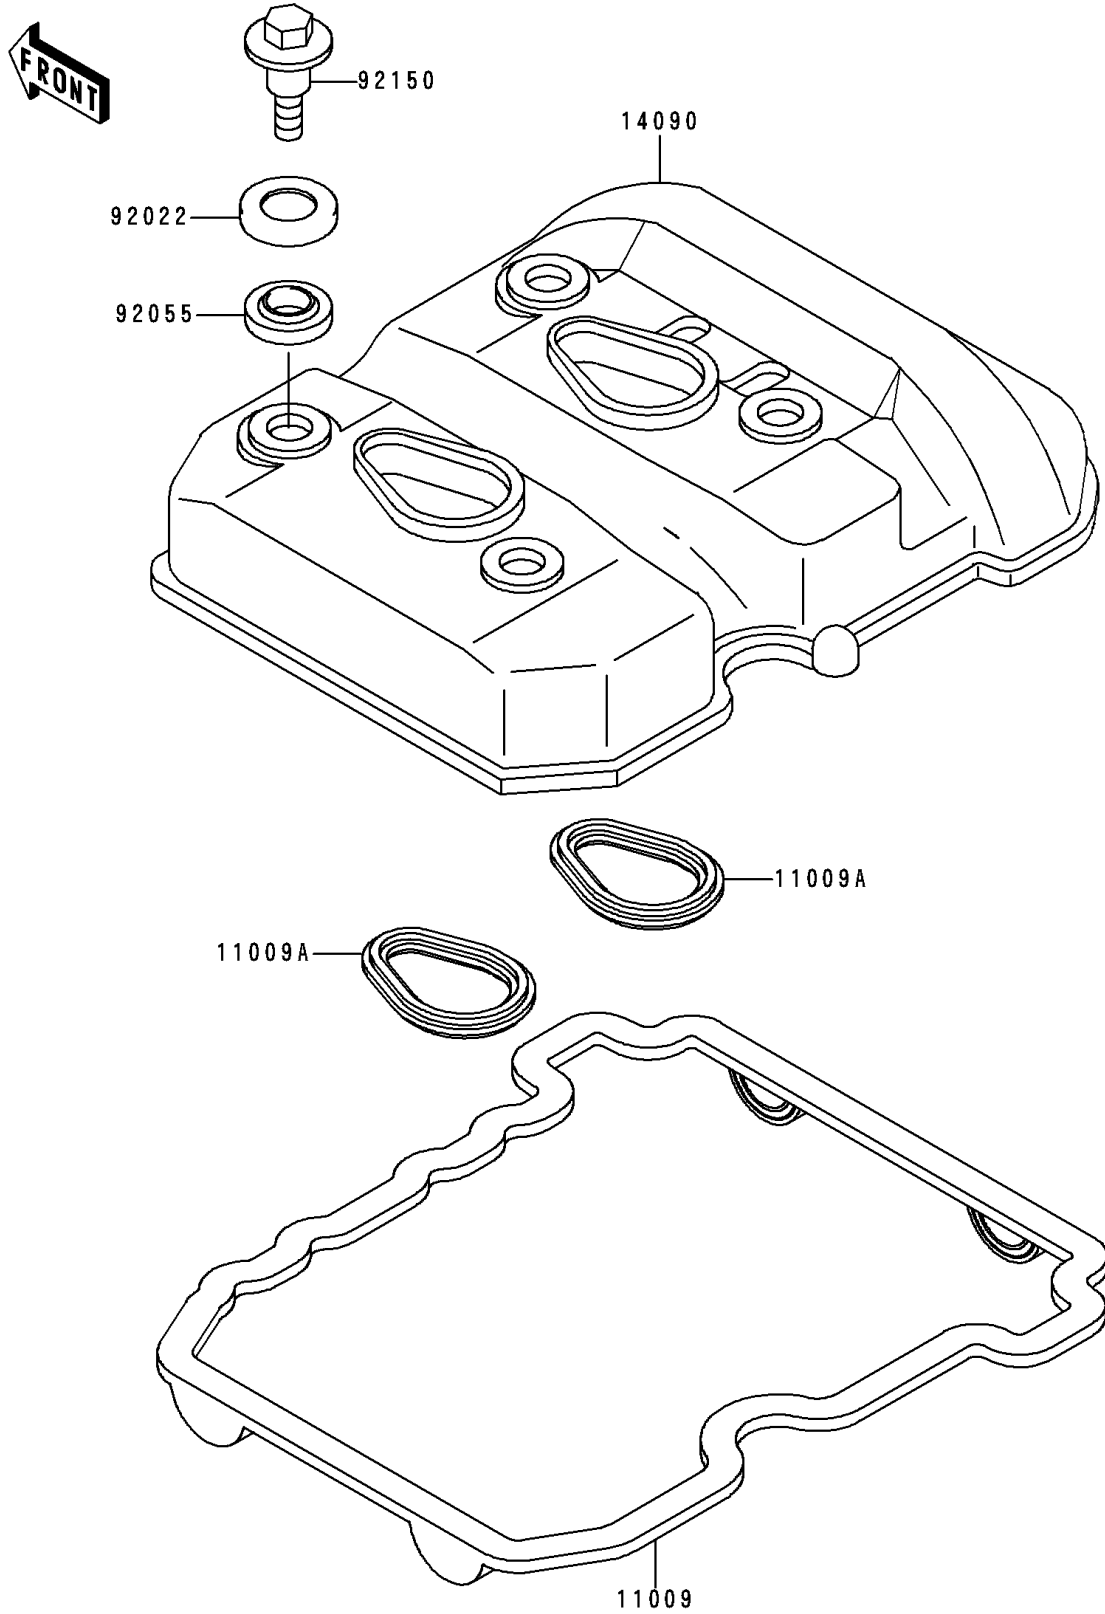

# 2000 Ninja® 250R PARTS DIAGRAM

Cylinder Head Cover

E1112

## 2000 Ninja<sup>®</sup> 250R PARTS LIST

### Cylinder Head Cover

ITEM NAME	PART NUMBER	QUANTITY
GASKET,CYLINDER HEAD COVER (Ref # 11009)	11009-1574	1
GASKET (Ref # 11009A)	11009-1575	2
COVER,CYLINDER HEAD (Ref # 14090)	14090-1334	1
WASHER,HEAD COVER BOLT (Ref # 92022)	92022-1637	4
RING-O,HEAD COVER BOLT (Ref # 92055)	92055-1225	4
BOLT,HEAD COVER (Ref # 92150)	92150-1447	4