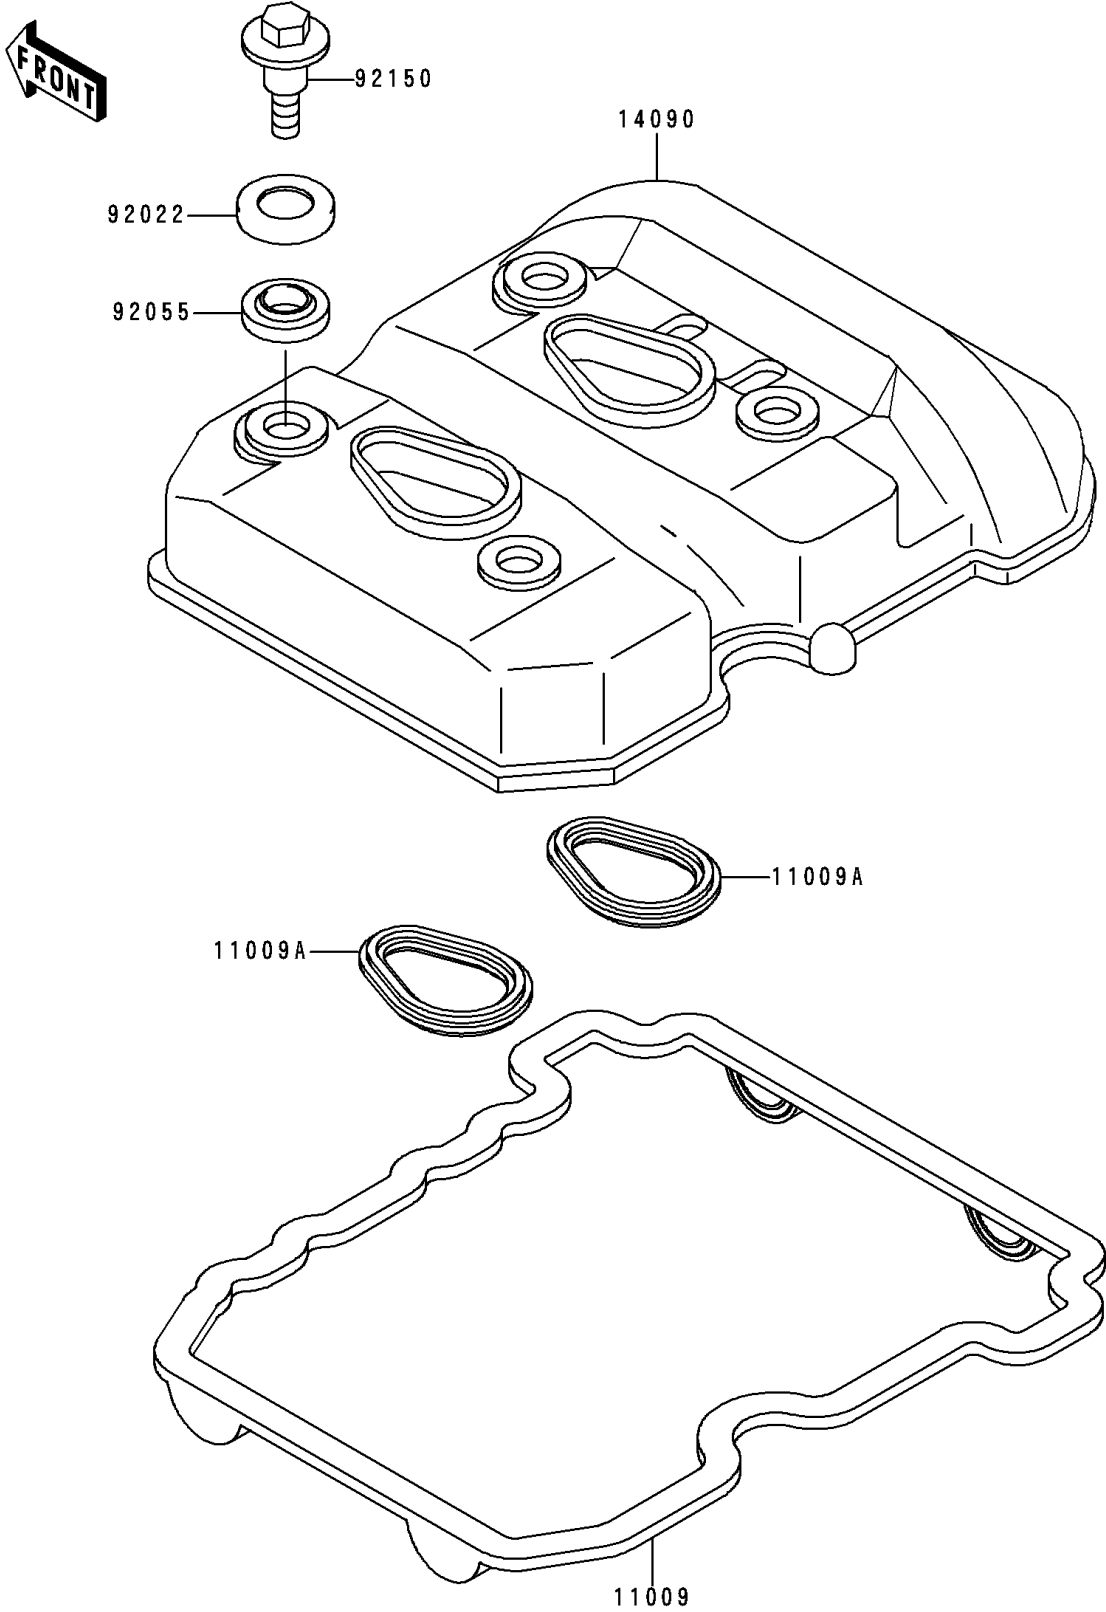

1996 Ninja® 250R PARTS DIAGRAM

Cylinder Head Cover

E1112

1996 Ninja® 250R PARTS LIST

Cylinder Head Cover

ITEM NAME	PART NUMBER	QUANTITY
GASKET,CYLINDER HEAD COVER (Ref # 11009)	11009-1574	1
GASKET (Ref # 11009A)	11009-1575	1
COVER,CYLINDER HEAD (Ref # 14090)	14090-1334	1
WASHER,HEAD COVER BOLT (Ref # 92022)	92022-1637	1
RING-O,HEAD COVER BOLT (Ref # 92055)	92055-1225	1
BOLT,HEAD COVER (Ref # 92150)	92150-1447	1