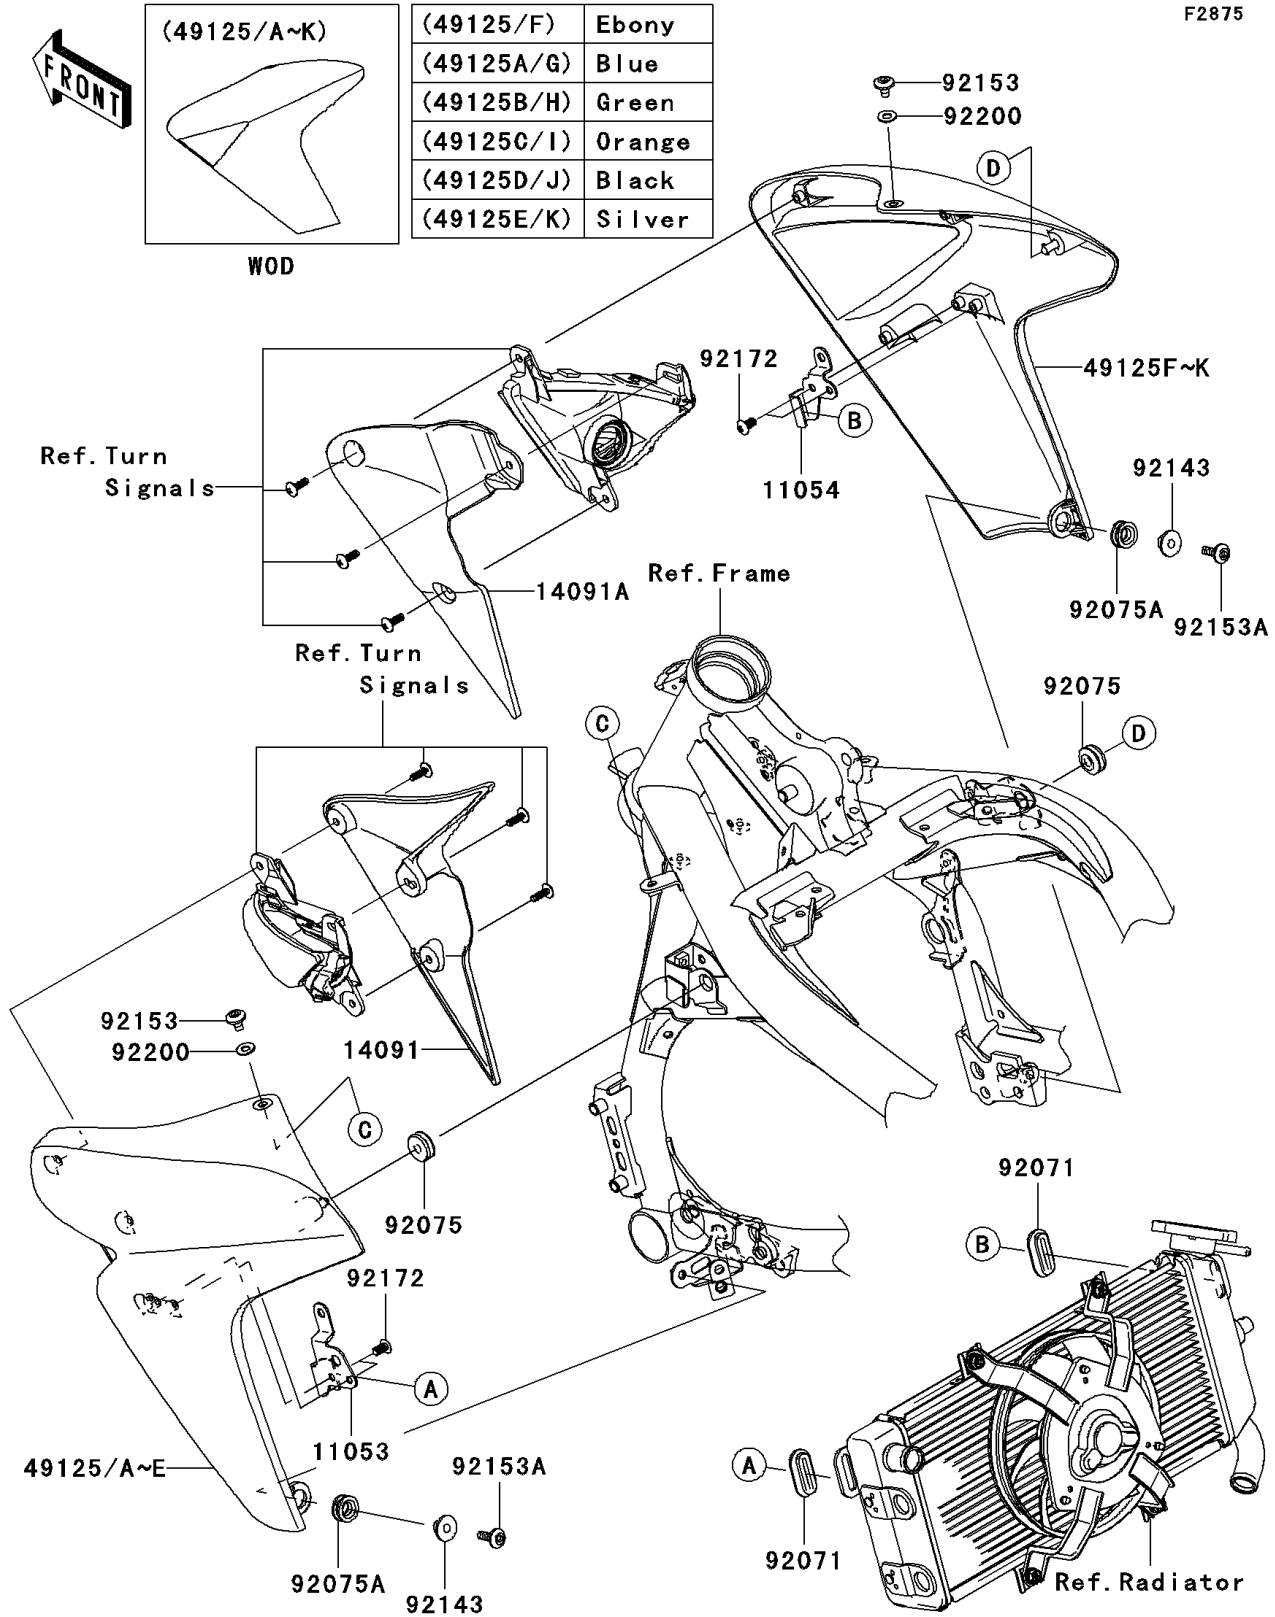

2007 ER-6n (Australian) PARTS DIAGRAM

Shroud

F2875

2007 ER-6n (Australian) PARTS LIST

Shroud

ITEM NAME	PART NUMBER	QUANTITY
BRACKET,SHROUD,LH (Ref # 11053)	11053-1814	1
BRACKET,SHROUD,RH (Ref # 11054)	11054-0256	1
COVER,SHROUD,LH (Ref # 14091)	14091-0543	1
COVER,SHROUD,RH (Ref # 14091A)	14091-0544	1
SHROUD,LH,P.ORANGE (Ref # 49125C)	49125-0018-17H	1
SHROUD,LH,M.BLACK (Ref # 49125D)	49125-0018-17K	1
SHROUD,RH,P.ORANGE (Ref # 49125I)	49125-0019-17H	1
SHROUD,RH,M.BLACK (Ref # 49125J)	49125-0019-17K	1
GROMMET (Ref # 92071)	92071-0013	2
DAMPER (Ref # 92075)	92075-1067	2
DAMPER (Ref # 92075A)	92075-1634	2
COLLAR (Ref # 92143)	92143-1962	2
BOLT,SOCKET,6X10 (Ref # 92153)	92153-0411	2
BOLT,6X18 (Ref # 92153A)	92153-0816	2
SCREW,TAPPING,5X14 (Ref # 92172)	92172-0006	4
WASHER,6.5X14X1 (Ref # 92200)	92200-1388	2