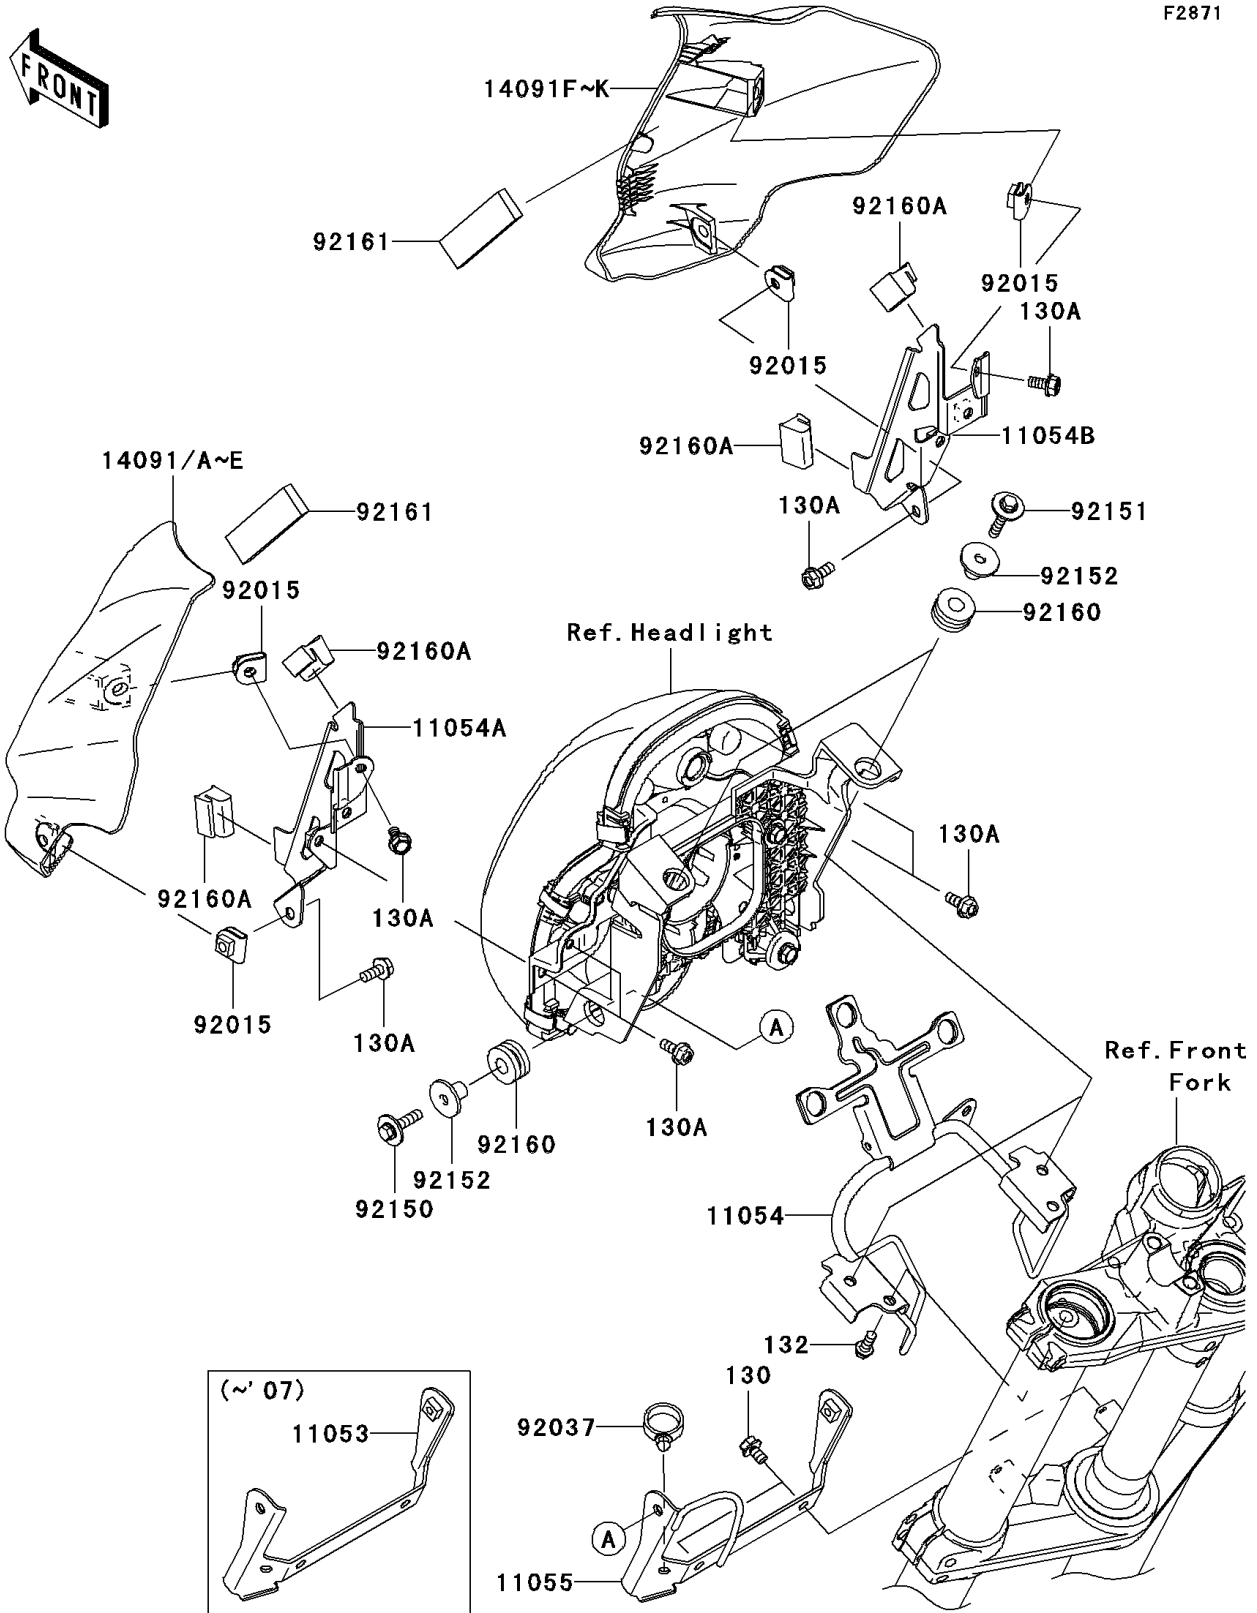

2007 ER-6n (Australian) PARTS DIAGRAM

Cowling

F2871

2007 ER-6n (Australian) PARTS LIST

Cowling

ITEM NAME	PART NUMBER	QUANTITY
BOLT-FLANGED,6X10 (Ref # 130)	130BB0610	2
BOLT-FLANGED,6X14 (Ref # 130A)	130BB0614	8
BOLT-FLANGED-SMALL,6X14 (Ref # 132)	132BA0614	2
BRACKET,HEAD LAMP,LWR (Ref # 11053)	11053-1811	1
BRACKET,HEAD LAMP,UPP (Ref # 11054)	11054-0220	1
BRACKET,HEAD LAMP,LH (Ref # 11054A)	11054-0251	1
BRACKET,HEAD LAMP,RH (Ref # 11054B)	11054-0252	1
COVER,HEAD LAMP,LH,P.ORANGE (Ref # 14091C)	14091-0458-17H	1
COVER,HEAD LAMP,LH,M.BLACK (Ref # 14091D)	14091-0458-17K	1
COVER,HEAD LAMP,RH,P.ORANGE (Ref # 14091I)	14091-0459-17H	1
COVER,HEAD LAMP,RH,M.BLACK (Ref # 14091J)	14091-0459-17K	1
NUT,CLIP,6MM (Ref # 92015)	92015-1904	4
CLAMP,HOSE (Ref # 92037)	92037-1827	1
BOLT,6X25 (Ref # 92150)	92150-1829	2
BOLT,FLANGED,6X30 (Ref # 92151)	92151-1105	2
COLLAR (Ref # 92152)	92152-0048	4
DAMPER (Ref # 92160)	92160-1162	4
DAMPER (Ref # 92160A)	92160-1197	4
DAMPER,HEAD LAMP COVER (Ref # 92161)	92161-0349	2