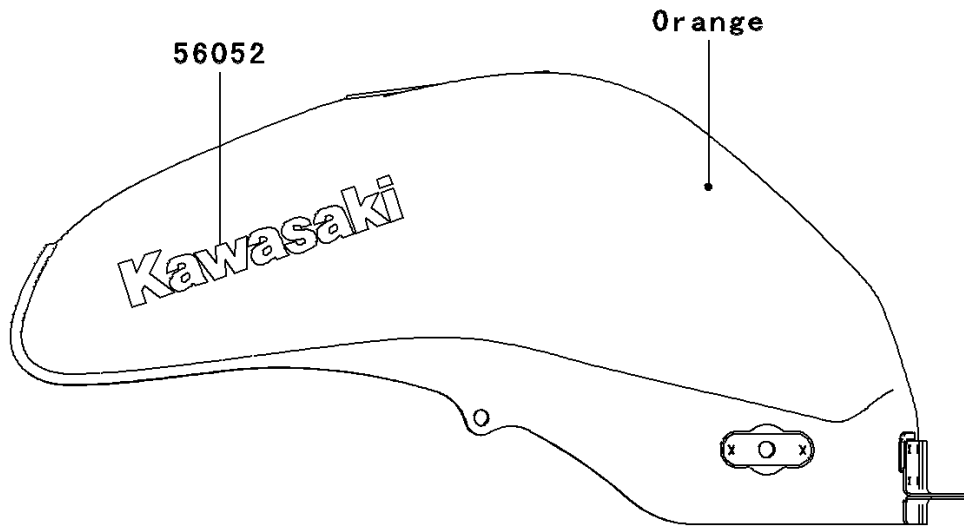

# 2007 ER-6n (Australian) PARTS DIAGRAM

Decals(Orange)(A7F)

F2861C

## 2007 ER-6n (Australian) PARTS LIST

Decals(Orange)(A7F)

ITEM NAME	PART NUMBER	QUANTITY
MARK,FUEL TANK,KAWASAKI (Ref # 56052)	56052-0782	2
MARK,SHROUD,ER-6N (Ref # 56052A)	56052-0967	2