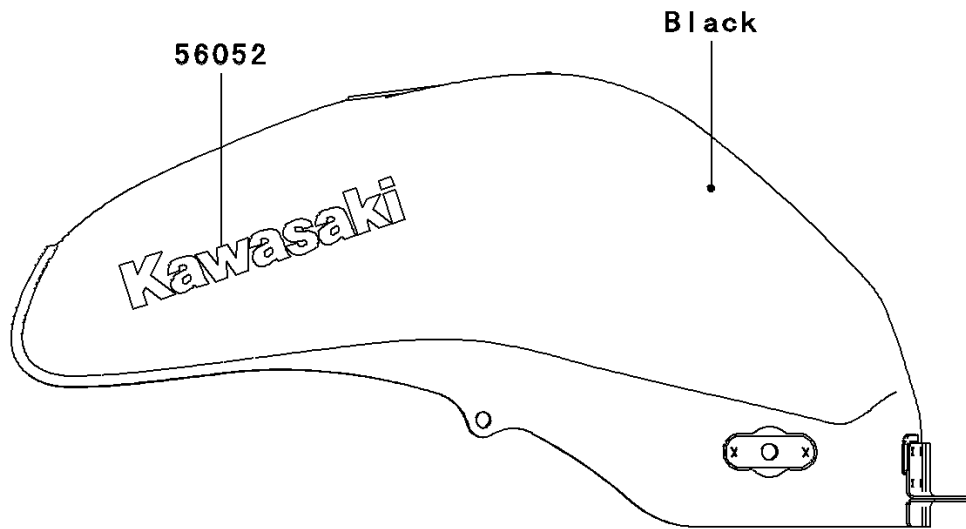

2007 ER-6n (Australian) PARTS DIAGRAM

Decals(Black)(A7F)

F2861B

2007 ER-6n (Australian) PARTS LIST

Decals(Black)(A7F)

ITEM NAME	PART NUMBER	QUANTITY
MARK,FUEL TANK,KAWASAKI (Ref # 56052)	56052-0785	2
MARK,SHROUD,ER-6N (Ref # 56052A)	56052-0966	2