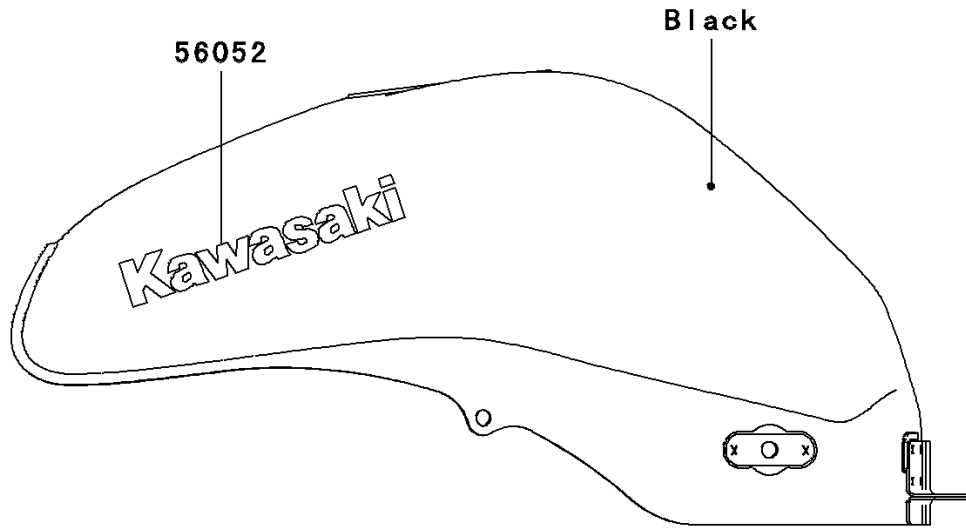

2007 ER-6n (Australian) PARTS DIAGRAM

Decals(Black)(A7F)

F2861B

2007 ER-6n (Australian) PARTS LIST

Decals(Black)(A7F)

ITEM NAME	PART NUMBER	QUANTITY
MARK,FUEL TANK,KAWASAKI (Ref # 56052)	56052-0785	2
MARK,SHROUD,ER-6N (Ref # 56052A)	56052-0966	2