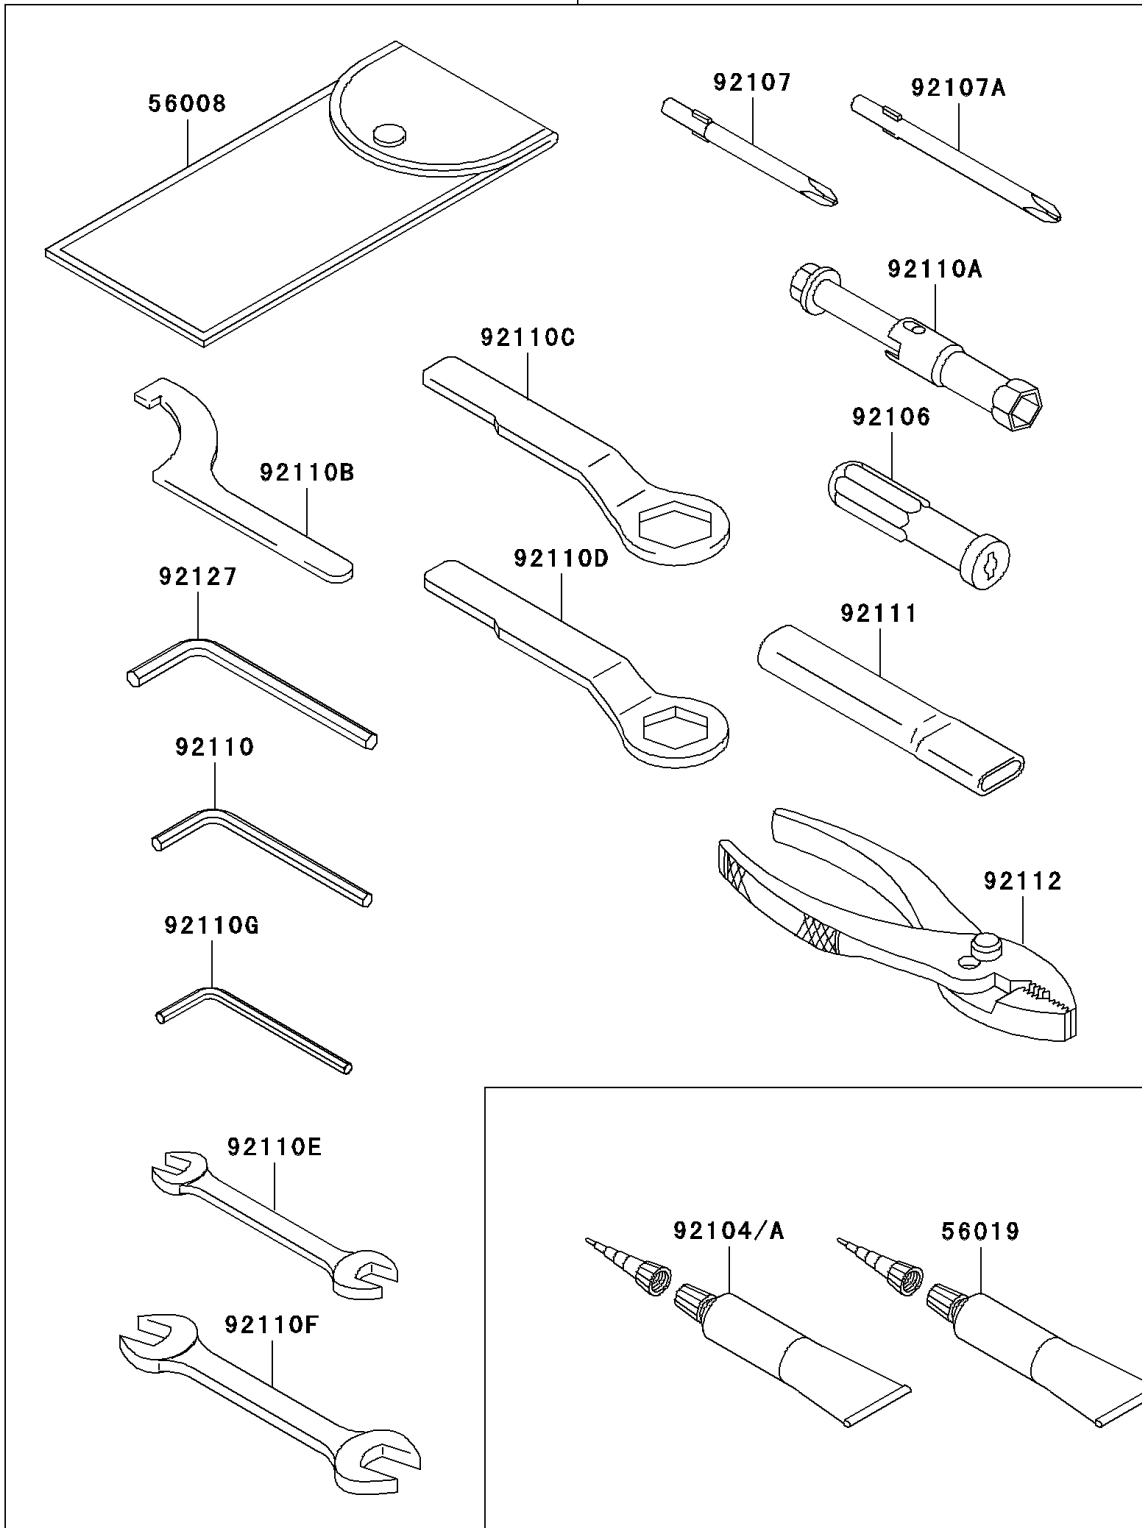

2007 ER-6n (Australian) PARTS DIAGRAM

Owner's Tools

56007

F2810

2007 ER-6n (Australian) PARTS LIST

Owner's Tools

ITEM NAME	PART NUMBER	QUANTITY
TOOL-KIT (Ref # 56007)	56007-0026	1
BAG,TOOL (Ref # 56008)	56008-1075	1
THREE BOND TB1211,HT/RS,WHITE (Ref # 56019)	56019-120	1
GASKET-LIQUID,TB1211F (Ref # 92104)	92104-0004	1
GASKET-LIQUID,BLACK TB1216B (Ref # 92104A)	92104-1064	1
GRIP-SCREW DRIVER (Ref # 92106)	92106-1001	1
TOOL-DRIVER,#3PHILLIPS (Ref # 92107)	92107-005	1
TOOL-DRIVER,#2PHILLIPS (Ref # 92107A)	92107-1053	1
TOOL-WRENCH,ALLEN,5MM (Ref # 92110)	92110-1015	1
TOOL-WRENCH,BOX,16MM (Ref # 92110A)	92110-1132	1
TOOL-WRENCH,HOOK (Ref # 92110B)	92110-1144	1
TOOL-WRENCH,BOX END,27MM (Ref # 92110C)	92110-1147	1
TOOL-WRENCH,BOX END,22MM (Ref # 92110D)	92110-1148	1
TOOL-WRENCH,OPEN END,10X12 (Ref # 92110E)	92110-1152	1
TOOL-WRENCH,OPEN END,14X17 (Ref # 92110F)	92110-1153	1
TOOL-WRENCH,ALLEN,4MM (Ref # 92110G)	92110-3703	1
TOOL-BAR,BOX END WRENCH (Ref # 92111)	92111-1051	1
TOOL-PLIERS (Ref # 92112)	92112-1001	1
TOOL-WRENCH,ALLEN,6MM (Ref # 92127)	92127-003	1