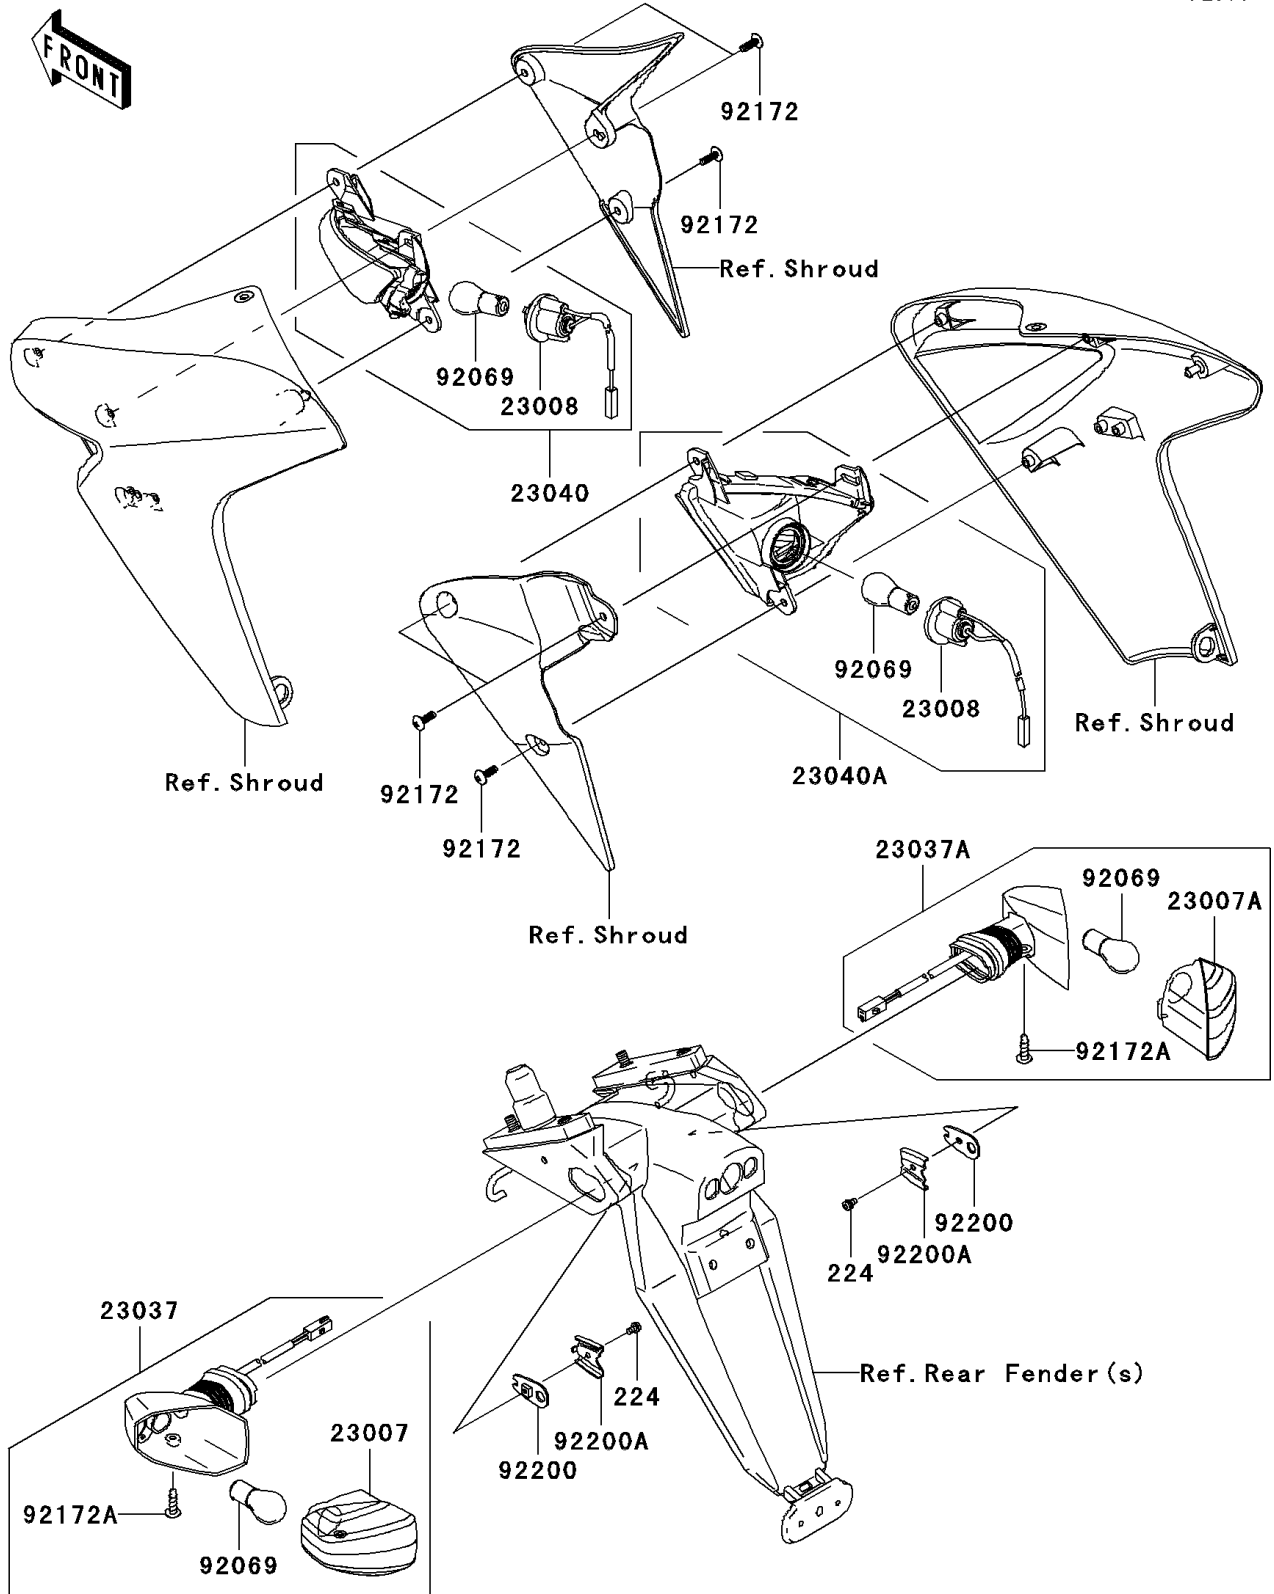

2007 ER-6n (Australian) PARTS DIAGRAM

Turn Signals

F2730

2007 ER-6n (Australian) PARTS LIST

Turn Signals

ITEM NAME	PART NUMBER	QUANTITY
SCREW-PAN-WP-CROS,4X8 (Ref # 224)	224AB0408	2
LENS-COMP,SIGNAL LAMP,RR,LH (Ref # 23007)	23007-0063	1
LENS-COMP,SIGNAL LAMP,RR,RH (Ref # 23007A)	23007-0064	1
SOCKET-ASSY,SIGNAL LAMP,FR (Ref # 23008)	23008-0044	2
LAMP-ASSY-SIGNAL,RR,LH (Ref # 23037)	23037-0077	1
LAMP-ASSY-SIGNAL,RR,RH (Ref # 23037A)	23037-0078	1
LAMP-SIGNAL,FR,LH (Ref # 23040)	23040-0059	1
LAMP-SIGNAL,FR,RH (Ref # 23040A)	23040-0060	1
BULB,12V 21W (Ref # 92069)	92069-1125	4
SCREW,TAPPING,5X16 (Ref # 92172)	92172-0175	6
SCREW,TAPPING 4X12 (Ref # 92172A)	92172-0242	2
WASHER,SIGNAL LAMP (Ref # 92200)	92200-0164	2
WASHER,SIGNAL LAMP (Ref # 92200A)	92200-0165	2