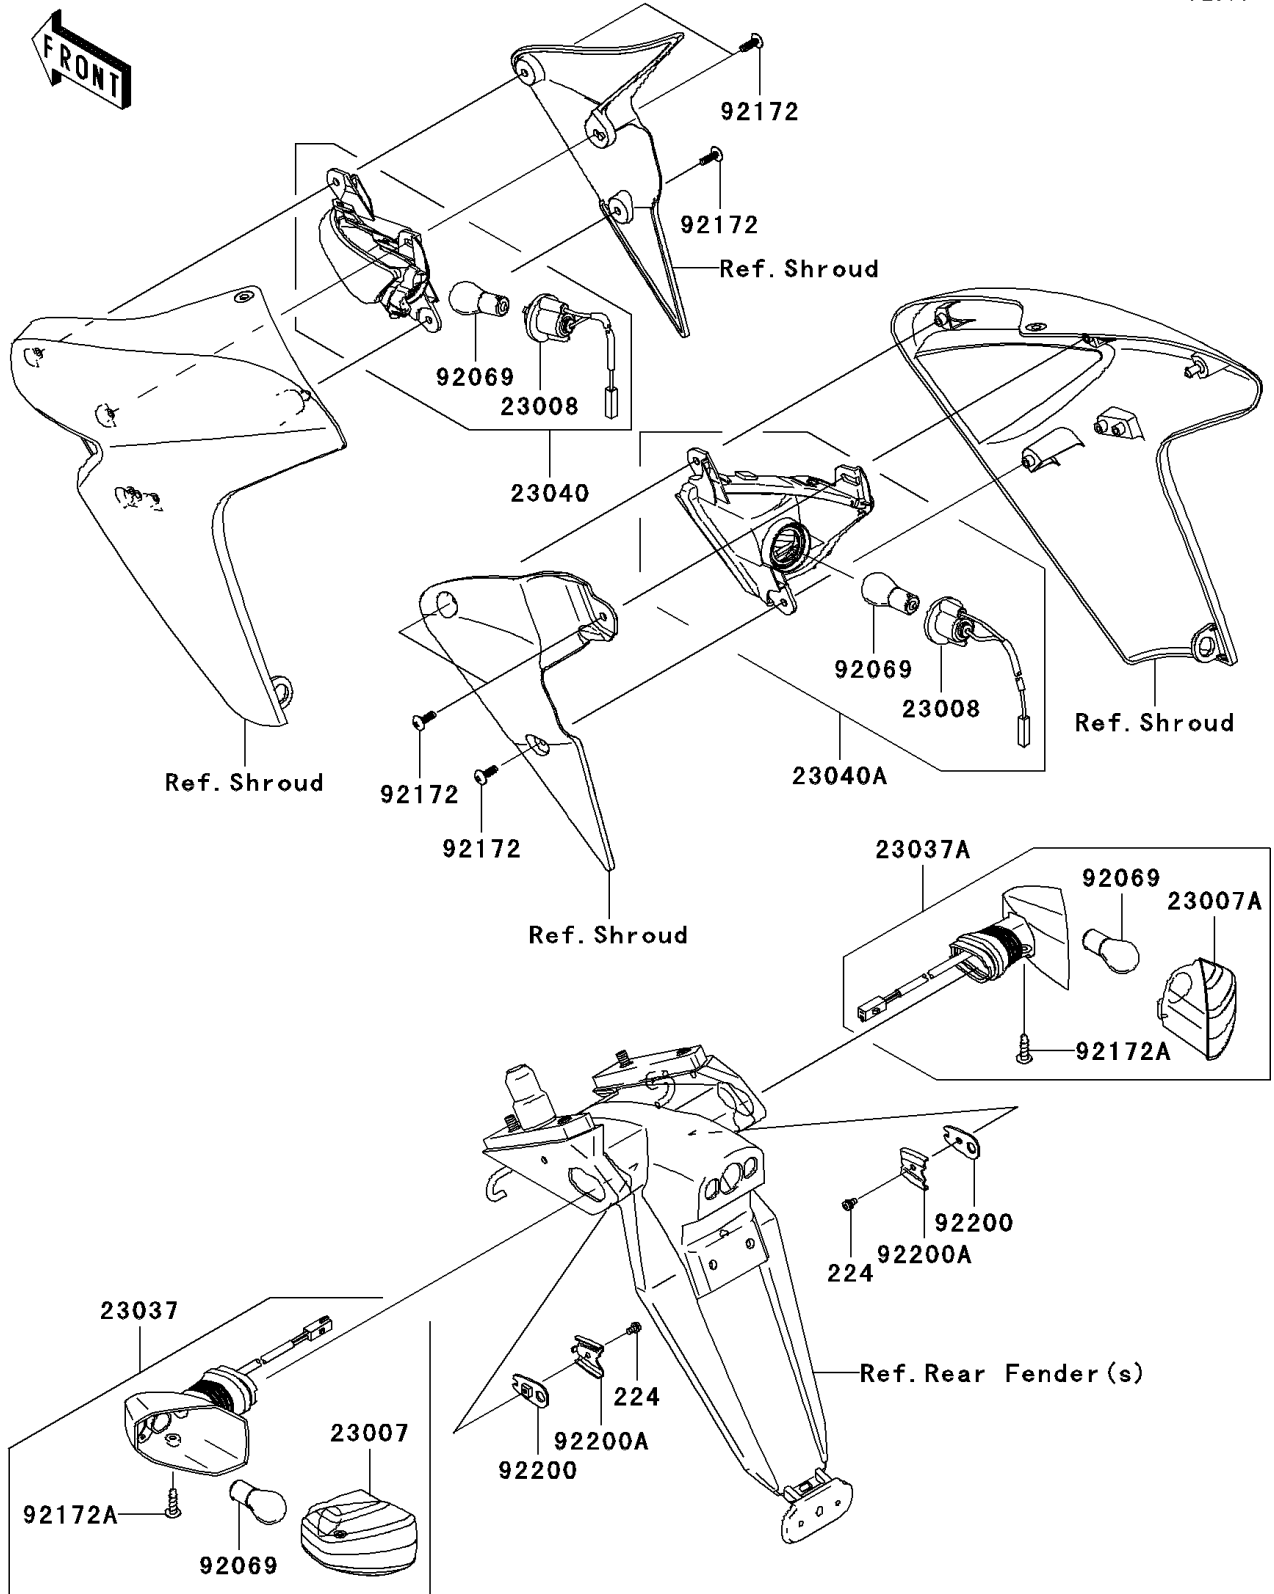

# 2007 ER-6n (Australian) PARTS DIAGRAM

Turn Signals

F2730

## 2007 ER-6n (Australian) PARTS LIST

### Turn Signals

ITEM NAME	PART NUMBER	QUANTITY
SCREW-PAN-WP-CROS,4X8 (Ref # 224)	224AB0408	2
LENS-COMP,SIGNAL LAMP,RR,LH (Ref # 23007)	23007-0063	1
LENS-COMP,SIGNAL LAMP,RR,RH (Ref # 23007A)	23007-0064	1
SOCKET-ASSY,SIGNAL LAMP,FR (Ref # 23008)	23008-0044	2
LAMP-ASSY-SIGNAL,RR,LH (Ref # 23037)	23037-0077	1
LAMP-ASSY-SIGNAL,RR,RH (Ref # 23037A)	23037-0078	1
LAMP-SIGNAL,FR,LH (Ref # 23040)	23040-0059	1
LAMP-SIGNAL,FR,RH (Ref # 23040A)	23040-0060	1
BULB,12V 21W (Ref # 92069)	92069-1125	4
SCREW,TAPPING,5X16 (Ref # 92172)	92172-0175	6
SCREW,TAPPING 4X12 (Ref # 92172A)	92172-0242	2
WASHER,SIGNAL LAMP (Ref # 92200)	92200-0164	2
WASHER,SIGNAL LAMP (Ref # 92200A)	92200-0165	2