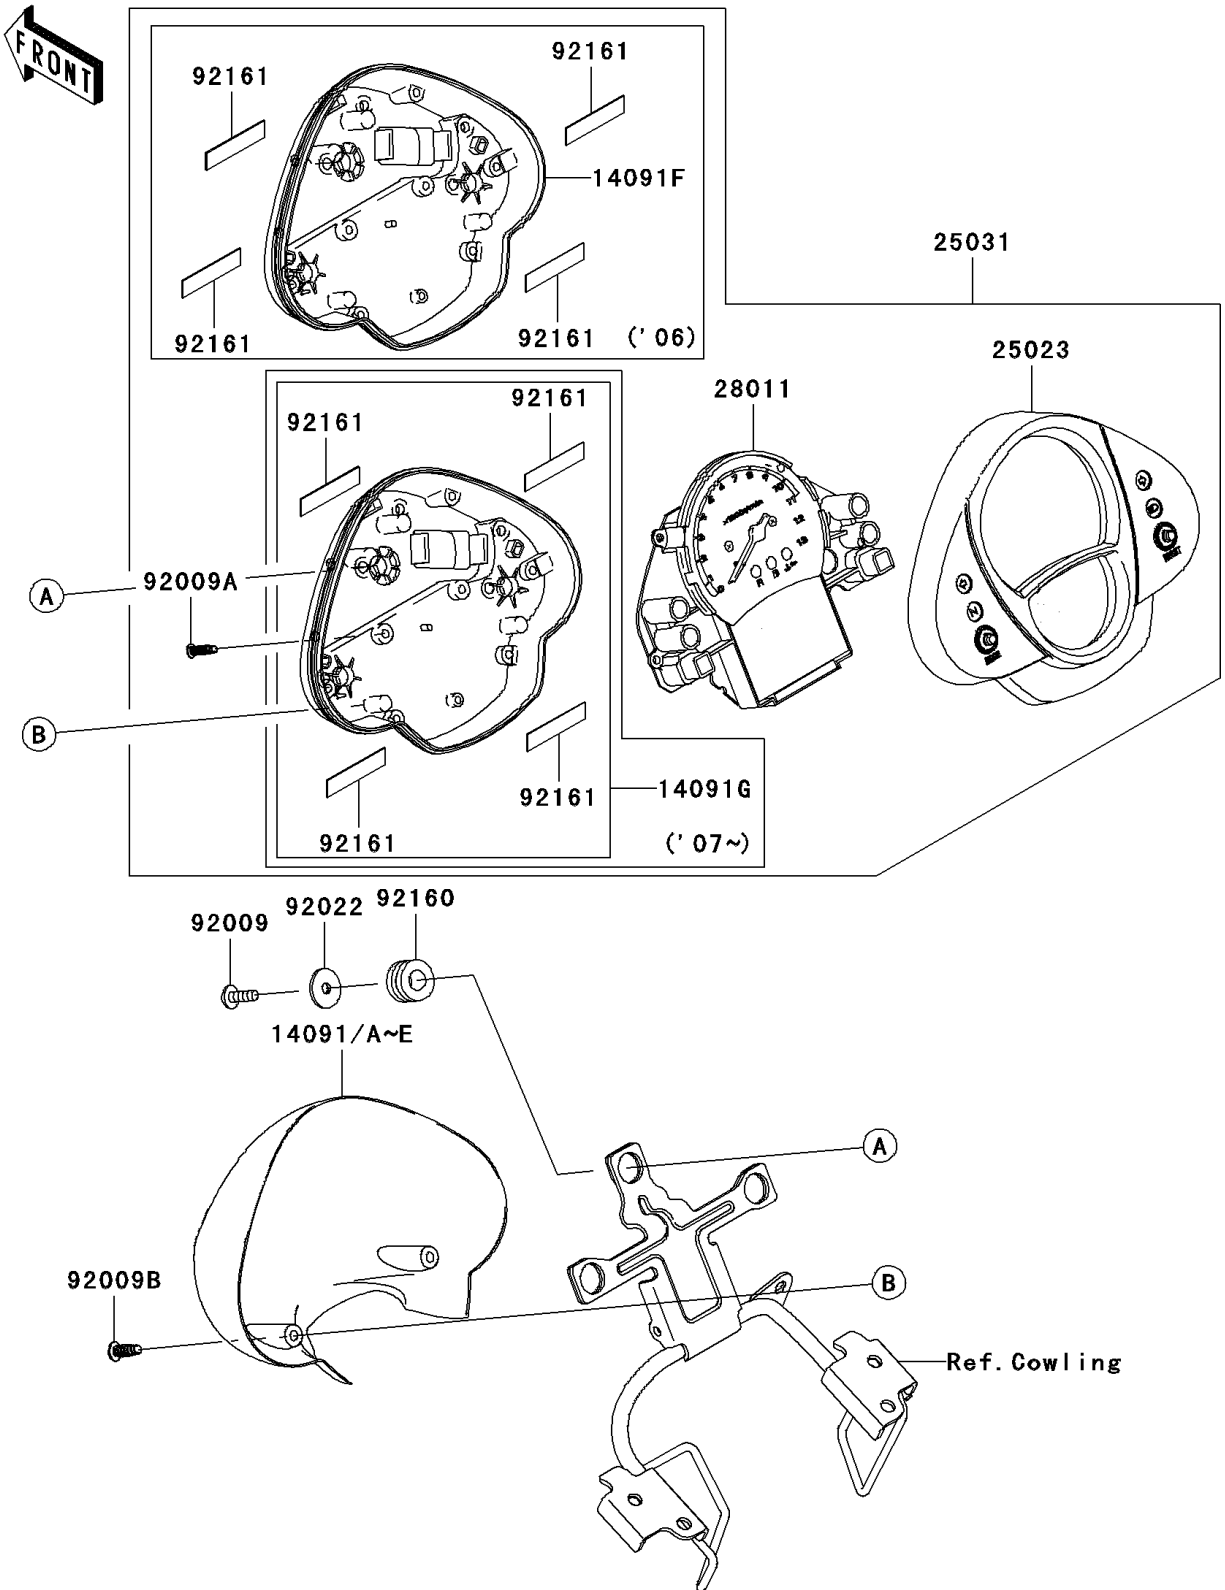

2007 ER-6n (Australian) PARTS DIAGRAM

Meter(s)

F2530

2007 ER-6n (Australian) PARTS LIST

Meter(s)

ITEM NAME	PART NUMBER	QUANTITY
COVER,METER,P.ORANGE (Ref # 14091C)	14091-0465-17H	1
COVER,METER,M.BLACK (Ref # 14091D)	14091-0465-17K	1
COVER,METER,LWR (Ref # 14091G)	14091-0600	1
COVER-METER CASE,UPP (Ref # 25023)	25023-0014	1
METER-ASSY (Ref # 25031)	25031-0111	1
METER,TACHO&LCD (Ref # 28011)	28011-0033	1
SCREW,TAPPING,5X14 (Ref # 92009)	92009-1197	3
SCREW,TAPPING,3X14 (Ref # 92009A)	92009-1592	8
SCREW,TAPPING,4X14 (Ref # 92009B)	92009-1593	2
WASHER,5.5X20X1.2 (Ref # 92022)	92022-1405	3
DAMPER (Ref # 92160)	92160-1167	3
DAMPER (Ref # 92161)	92161-0354	4