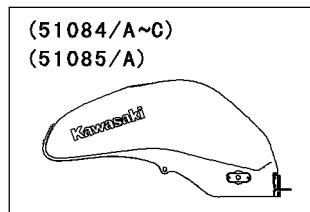

2007 ER-6n (Australian) PARTS DIAGRAM

Fuel Tank

F2410

(51084)	Ebony
(51084A)	Black
(51084B)	Silver
(51084C)	Orange
(51085)	Green
(51085A)	Blue

WD

2007 ER-6n (Australian) PARTS LIST

Fuel Tank

ITEM NAME	PART NUMBER	QUANTITY
BOLT-FLANGED,6X25 (Ref # 130)	130BB0625	2
TUBE-RUBBER,6X9X750 (Ref # 702)	702A06750	1
BRACKET,SEAT (Ref # 11053)	11053-1812	1
CAP-TANK,FUEL (Ref # 51049)	51049-0012	1
TANK-COMP-FUEL,M.BLACK (Ref # 51084A)	51084-5157-17K	1
TANK-COMP-FUEL,P.ORANGE (Ref # 51084C)	51084-5159-17H	1
TRIM,L=60 (Ref # 53044)	53044-1249	2
COLLAR,L=13.1 (Ref # 92027)	92027-251	2
CLAMP,TUBE (Ref # 92037)	92037-010	1
DAMPER (Ref # 92075)	92075-1002	2
DAMPER,FUEL TANK (Ref # 92075A)	92075-125	2
DAMPER (Ref # 92075B)	92075-1690	2
BOLT,SOCKET,5X16 (Ref # 92153)	92153-1616	3
CLAMP (Ref # 92170)	92170-1833	1