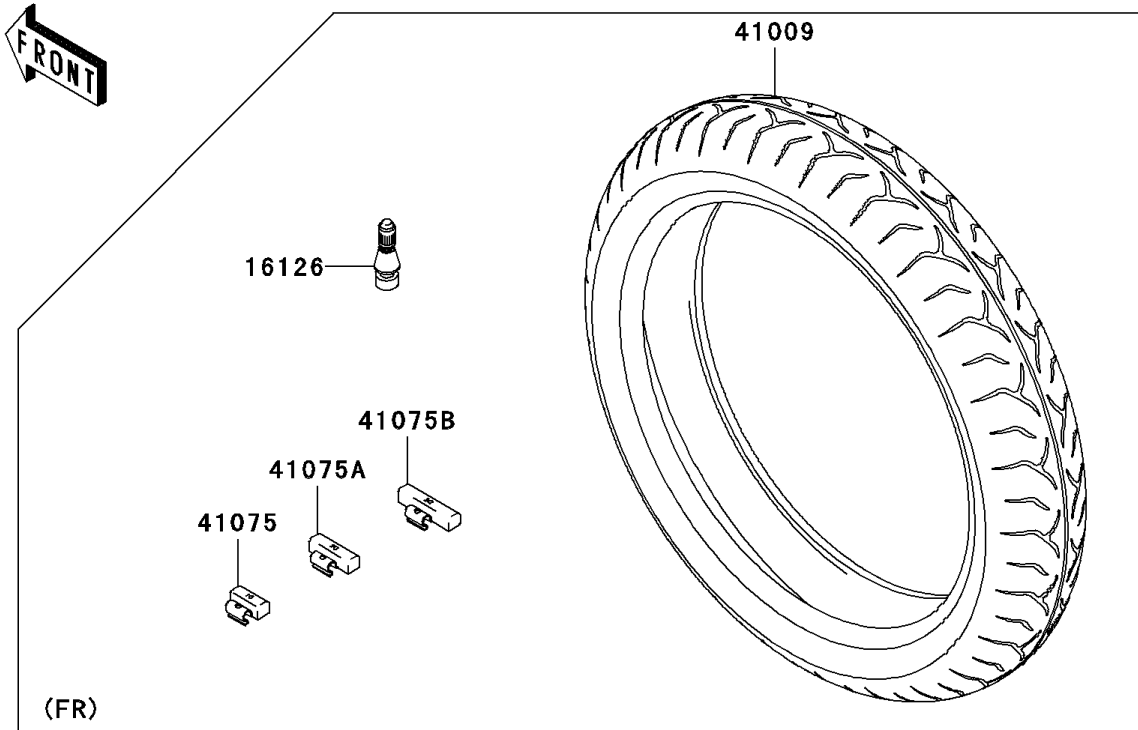

2007 ER-6n (Australian) PARTS DIAGRAM

Tires

F2210

2007 ER-6n (Australian) PARTS LIST

Tires

ITEM NAME	PART NUMBER	QUANTITY
VALVE,TIRE (Ref # 16126)	16126-1140	2
TIRE,FR,120/70ZR17(58W),D221FA (Ref # 41009)	41009-0109	1
TIRE,RR,160/60ZR17(69W),D221J (Ref # 41009A)	41009-0110	1
BALANCER-WHEEL,10G,SILVER (Ref # 41075)	41075-0007	AR
BALANCER-WHEEL,20G,SILVER (Ref # 41075A)	41075-0008	AR
BALANCER-WHEEL,30G,SILVER (Ref # 41075B)	41075-0009	AR