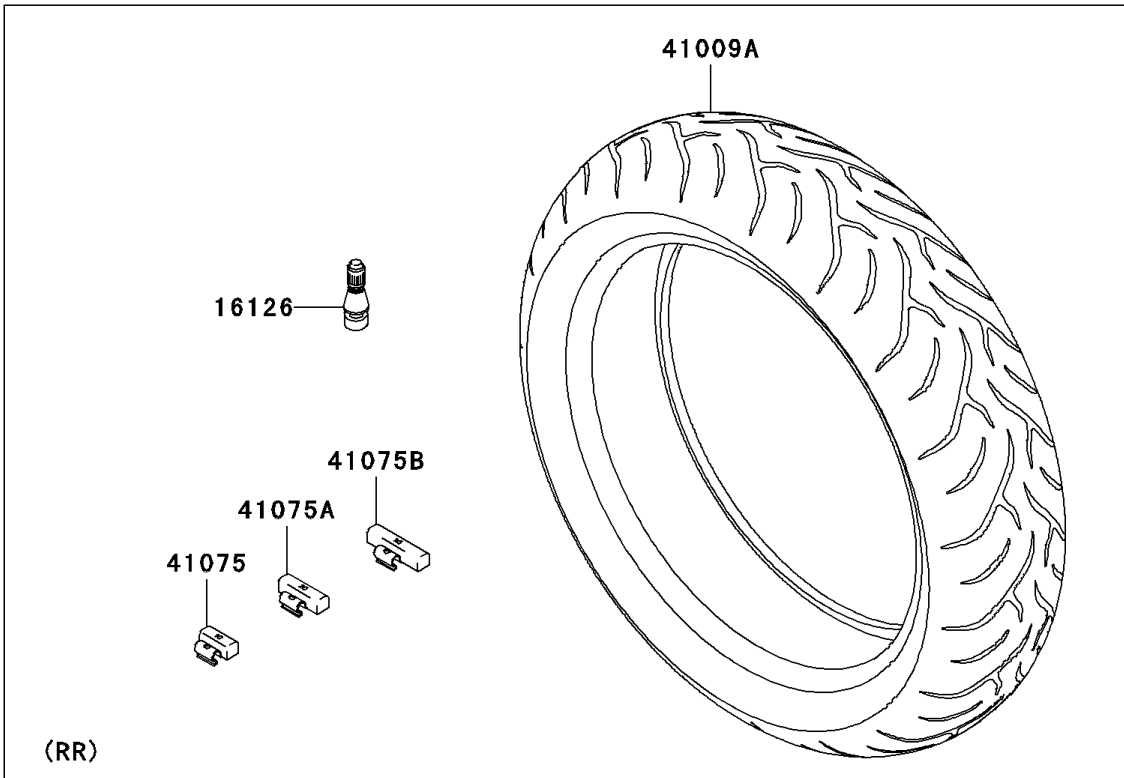

2007 ER-6n (Australian) PARTS DIAGRAM

Tires

F2210

2007 ER-6n (Australian) PARTS LIST

Tires

ITEM NAME	PART NUMBER	QUANTITY
VALVE,TIRE (Ref # 16126)	16126-1140	2
TIRE,FR,120/70ZR17(58W),D221FA (Ref # 41009)	41009-0109	1
TIRE,RR,160/60ZR17(69W),D221J (Ref # 41009A)	41009-0110	1
BALANCER-WHEEL,10G,SILVER (Ref # 41075)	41075-0007	AR
BALANCER-WHEEL,20G,SILVER (Ref # 41075A)	41075-0008	AR
BALANCER-WHEEL,30G,SILVER (Ref # 41075B)	41075-0009	AR