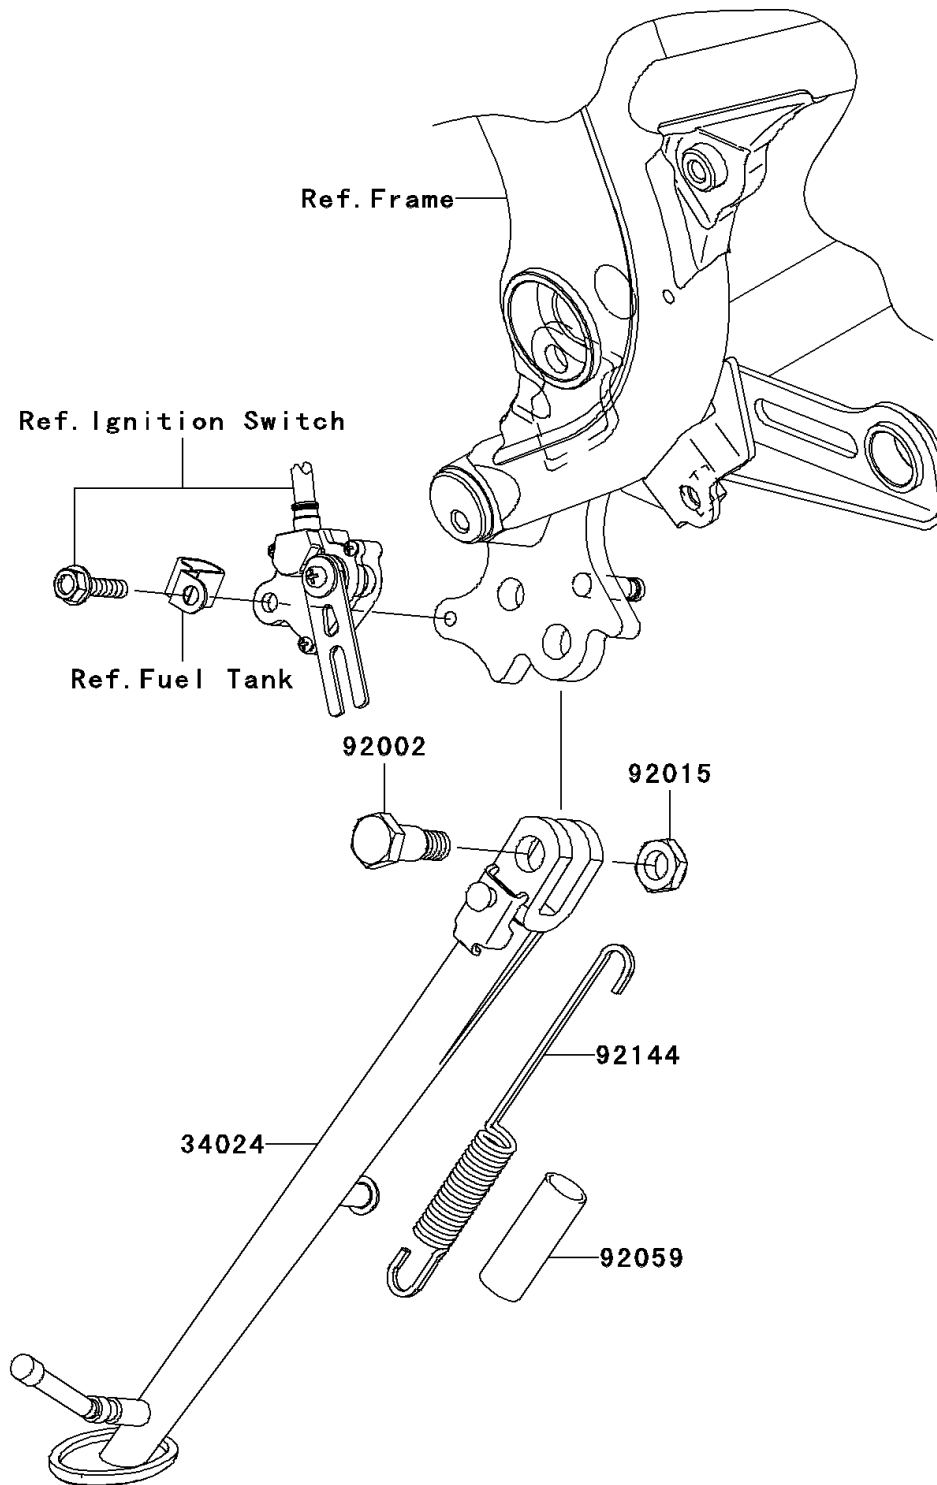

2007 ER-6n (Australian) PARTS DIAGRAM

Stand(s)

F2180

2007 ER-6n (Australian) PARTS LIST

Stand(s)

ITEM NAME	PART NUMBER	QUANTITY
STAND-SIDE (Ref # 34024)	34024-0024	1
BOLT,SIDE STAND (Ref # 92002)	92002-1935	1
NUT,LOCK,10MM,BLACK (Ref # 92015)	92015-1188	1
TUBE,14X17X50 (Ref # 92059)	92059-1961	1
SPRING,SIDE STAND (Ref # 92144)	92144-1818	1