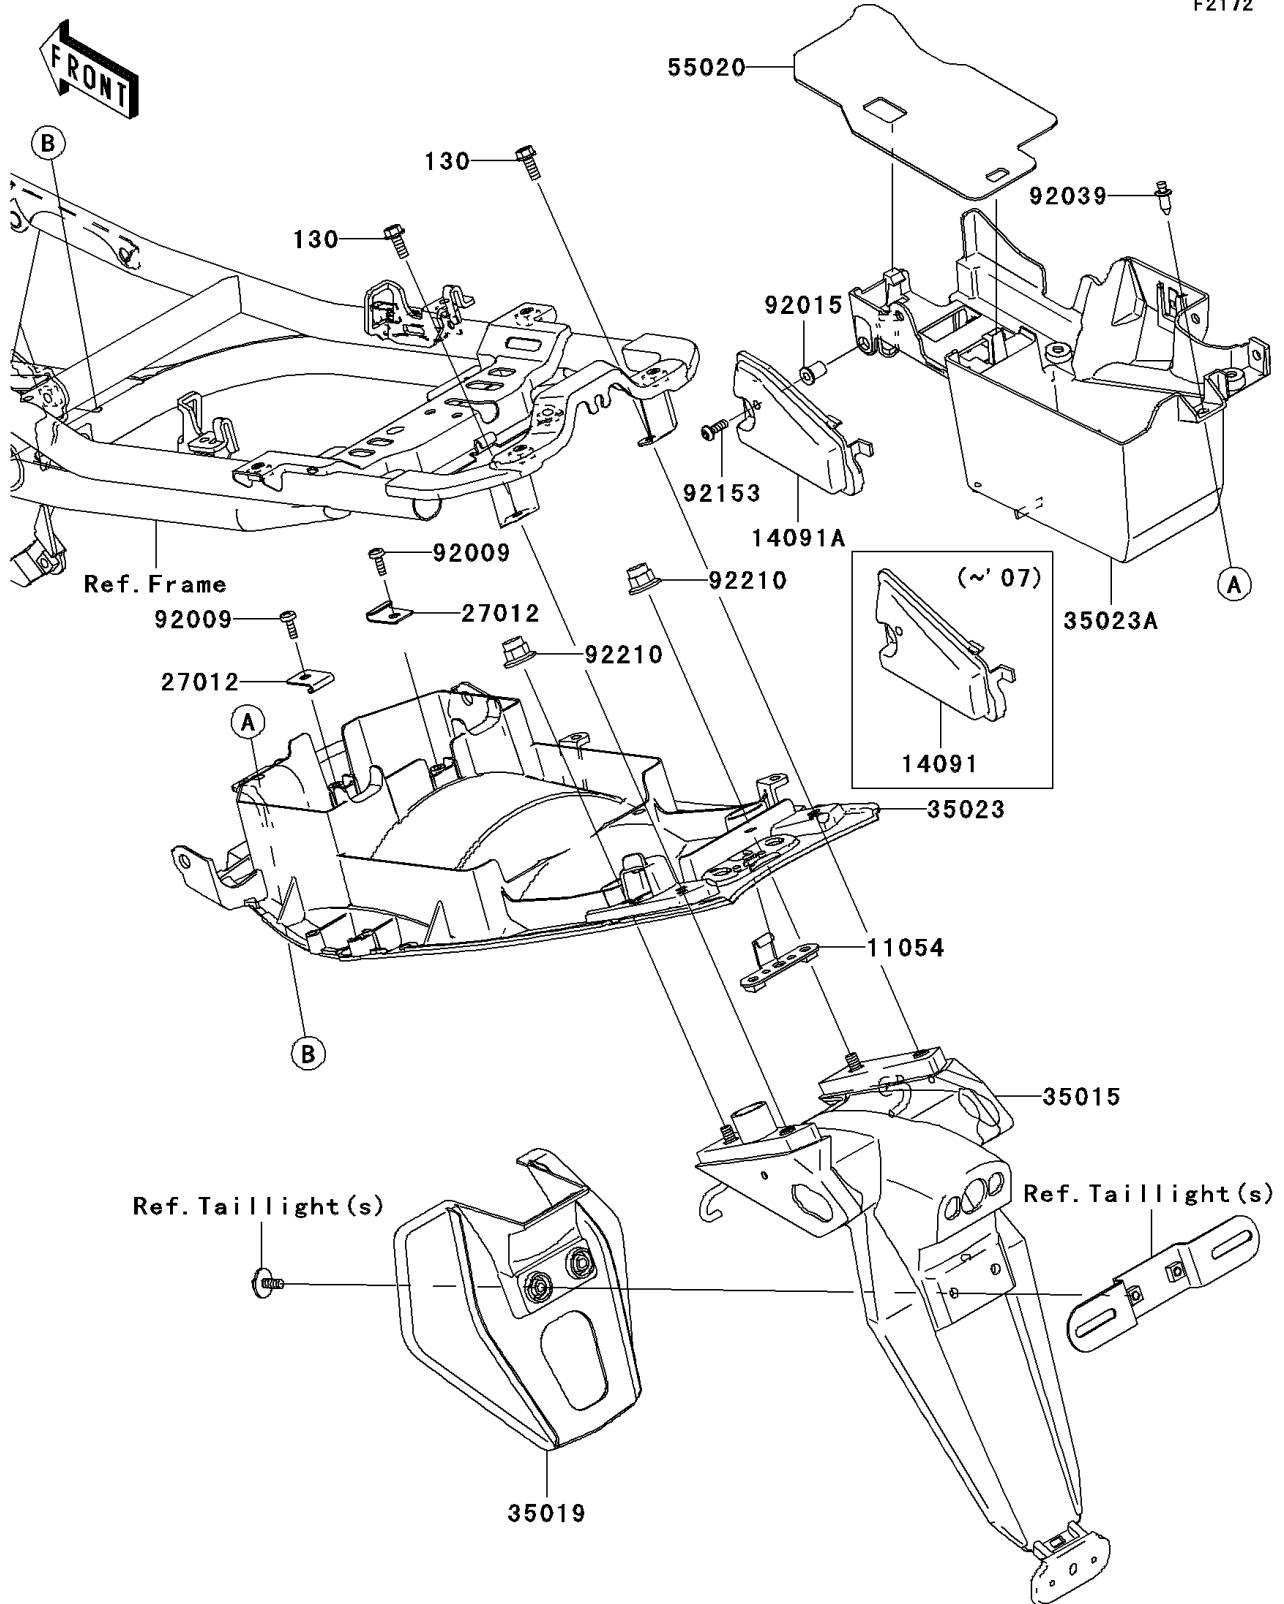

# 2007 ER-6n (Australian) PARTS DIAGRAM

Rear Fender(s)

F2172

## 2007 ER-6n (Australian) PARTS LIST

### Rear Fender(s)

ITEM NAME	PART NUMBER	QUANTITY
BOLT-FLANGED,6X18 (Ref # 130)	130BB0618	2
BRACKET,TAIL LAMP (Ref # 11054)	11054-0253	1
COVER,SWITCH MAINTENANCE (Ref # 14091)	14091-0488	1
HOOK,BATTERY CASE (Ref # 27012)	27012-1316	2
FLAP-COMP (Ref # 35015)	35015-0005	1
FLAP (Ref # 35019)	35019-0042	1
FENDER-REAR,RR (Ref # 35023)	35023-0076	1
FENDER-REAR,FR (Ref # 35023A)	35023-0077	1
GUARD,HEAT (Ref # 55020)	55020-0220	1
SCREW,6X14 (Ref # 92009)	92009-3845	2
NUT,WELL,5MM (Ref # 92015)	92015-1757	1
RIVET (Ref # 92039)	92039-1283	1
BOLT,SOCKET,5X16 (Ref # 92153)	92153-1244	1
NUT,CAP,6MM (Ref # 92210)	92210-0170	2