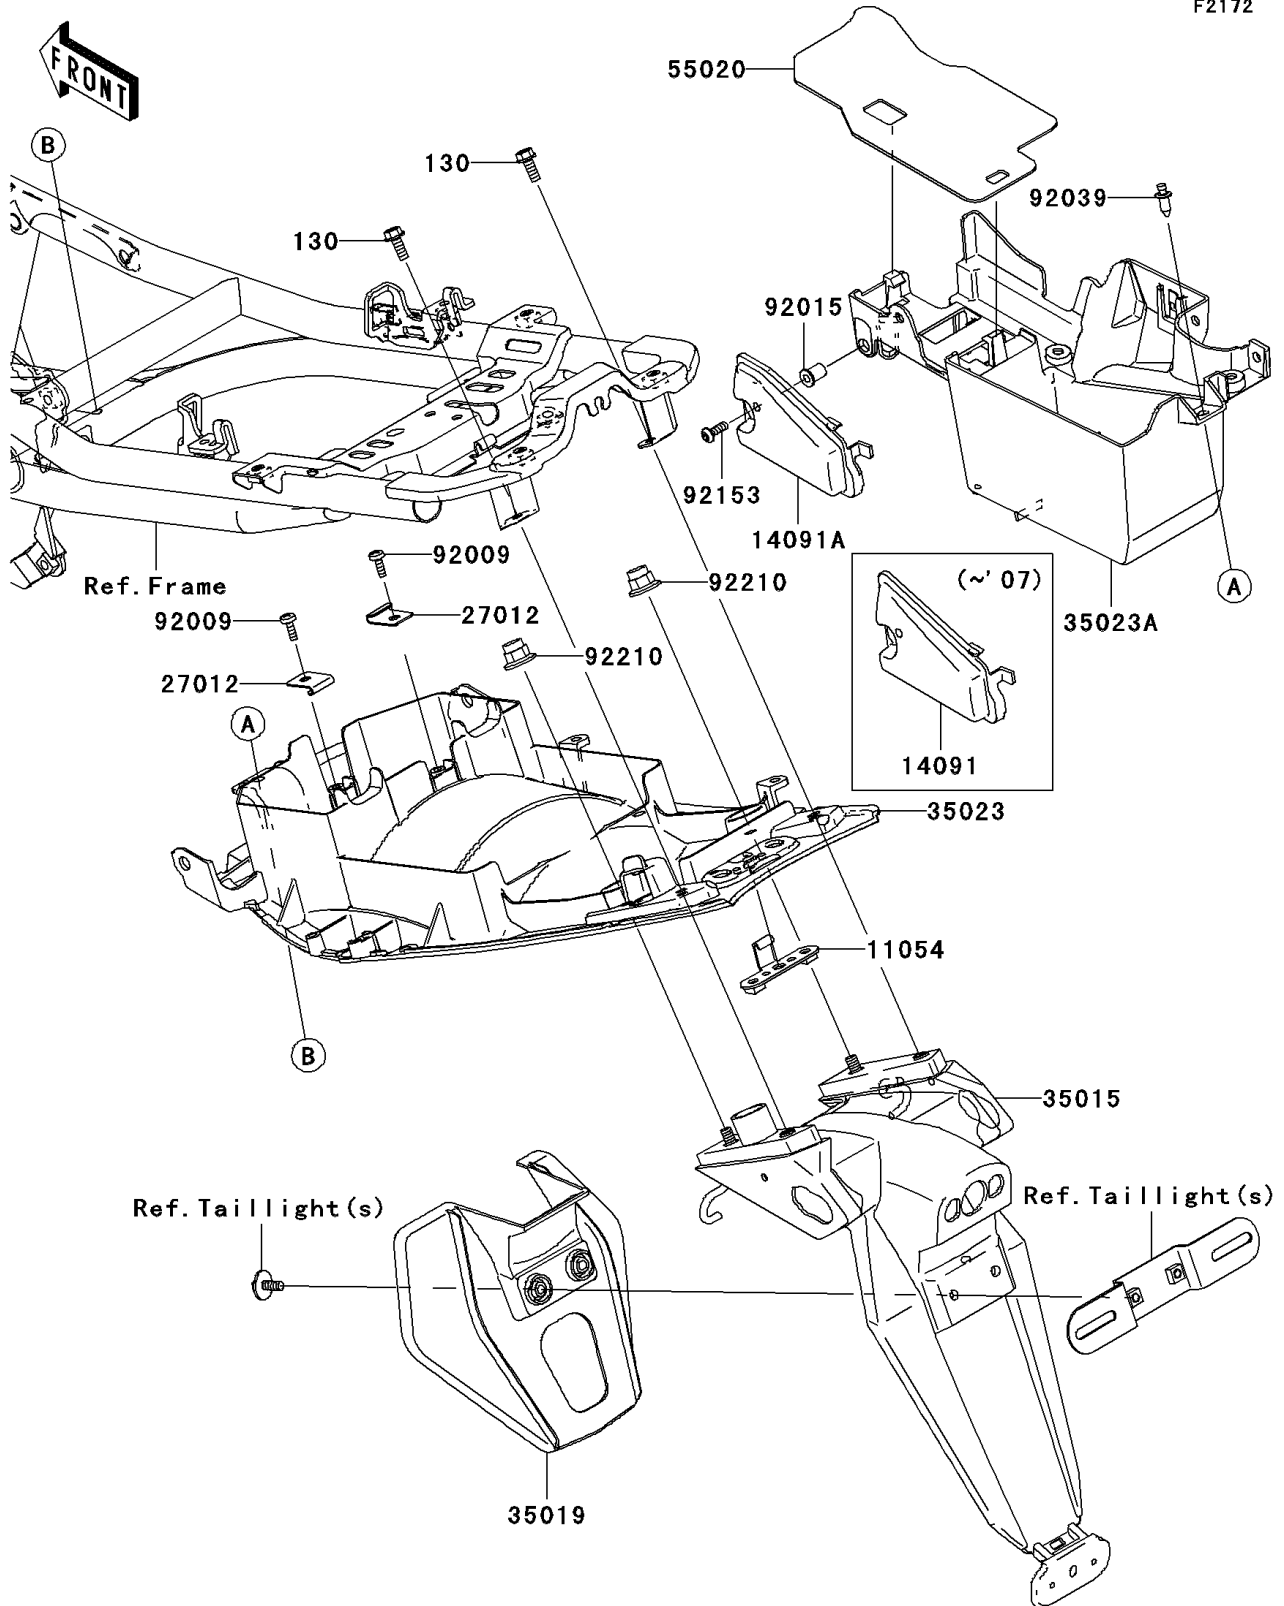

# 2007 ER-6n (Australian) PARTS DIAGRAM

Rear Fender(s)

F2172

## 2007 ER-6n (Australian) PARTS LIST

### Rear Fender(s)

ITEM NAME	PART NUMBER	QUANTITY
BOLT-FLANGED,6X18 (Ref # 130)	130BB0618	2
BRACKET,TAIL LAMP (Ref # 11054)	11054-0253	1
COVER,SWITCH MAINTENANCE (Ref # 14091)	14091-0488	1
HOOK,BATTERY CASE (Ref # 27012)	27012-1316	2
FLAP-COMP (Ref # 35015)	35015-0005	1
FLAP (Ref # 35019)	35019-0042	1
FENDER-REAR,RR (Ref # 35023)	35023-0076	1
FENDER-REAR,FR (Ref # 35023A)	35023-0077	1
GUARD,HEAT (Ref # 55020)	55020-0220	1
SCREW,6X14 (Ref # 92009)	92009-3845	2
NUT,WELL,5MM (Ref # 92015)	92015-1757	1
RIVET (Ref # 92039)	92039-1283	1
BOLT,SOCKET,5X16 (Ref # 92153)	92153-1244	1
NUT,CAP,6MM (Ref # 92210)	92210-0170	2