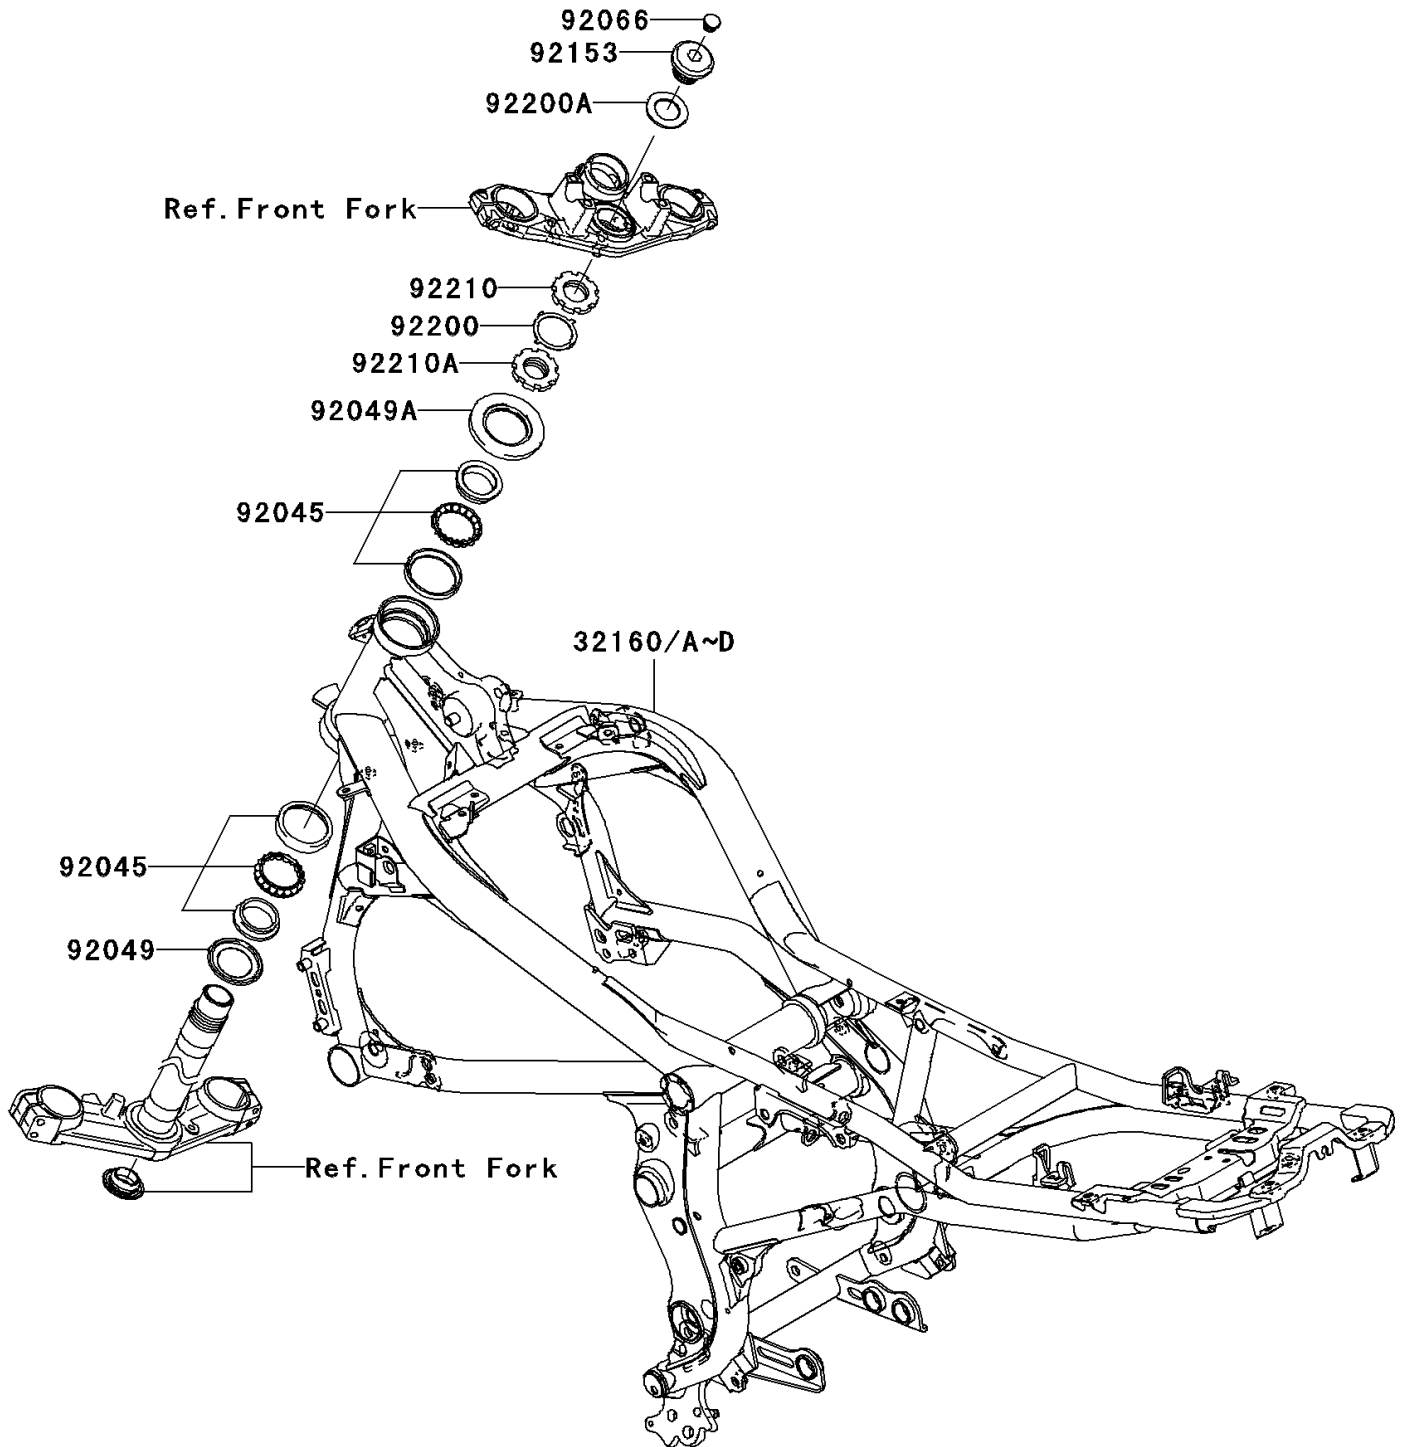

# 2007 ER-6n (Australian) PARTS DIAGRAM

Frame

F2120

## 2007 ER-6n (Australian) PARTS LIST

### Frame

ITEM NAME	PART NUMBER	QUANTITY
FRAME-COMP,F.S.BLACK (Ref # 32160)	32160-0131-11E	1
FRAME-COMP,P.RED (Ref # 32160B)	32160-0131-796	1
BEARING-BALL,SF07A17PX1V1 (Ref # 92045)	92045-1384	2
SEAL-OIL,DS35X55X4 (Ref # 92049)	92049-0022	1
SEAL-OIL,MX043N2 (Ref # 92049A)	92049-1483	1
PLUG (Ref # 92066)	92066-0071	1
BOLT,26MM (Ref # 92153)	92153-0474	1
WASHER (Ref # 92200)	92200-0036	1
WASHER,27X42X2.3 (Ref # 92200A)	92200-0081	1
NUT,STEERING STEM 35MM (Ref # 92210)	92210-0062	1
NUT,STEERING STEM,35MM (Ref # 92210A)	92210-0077	1