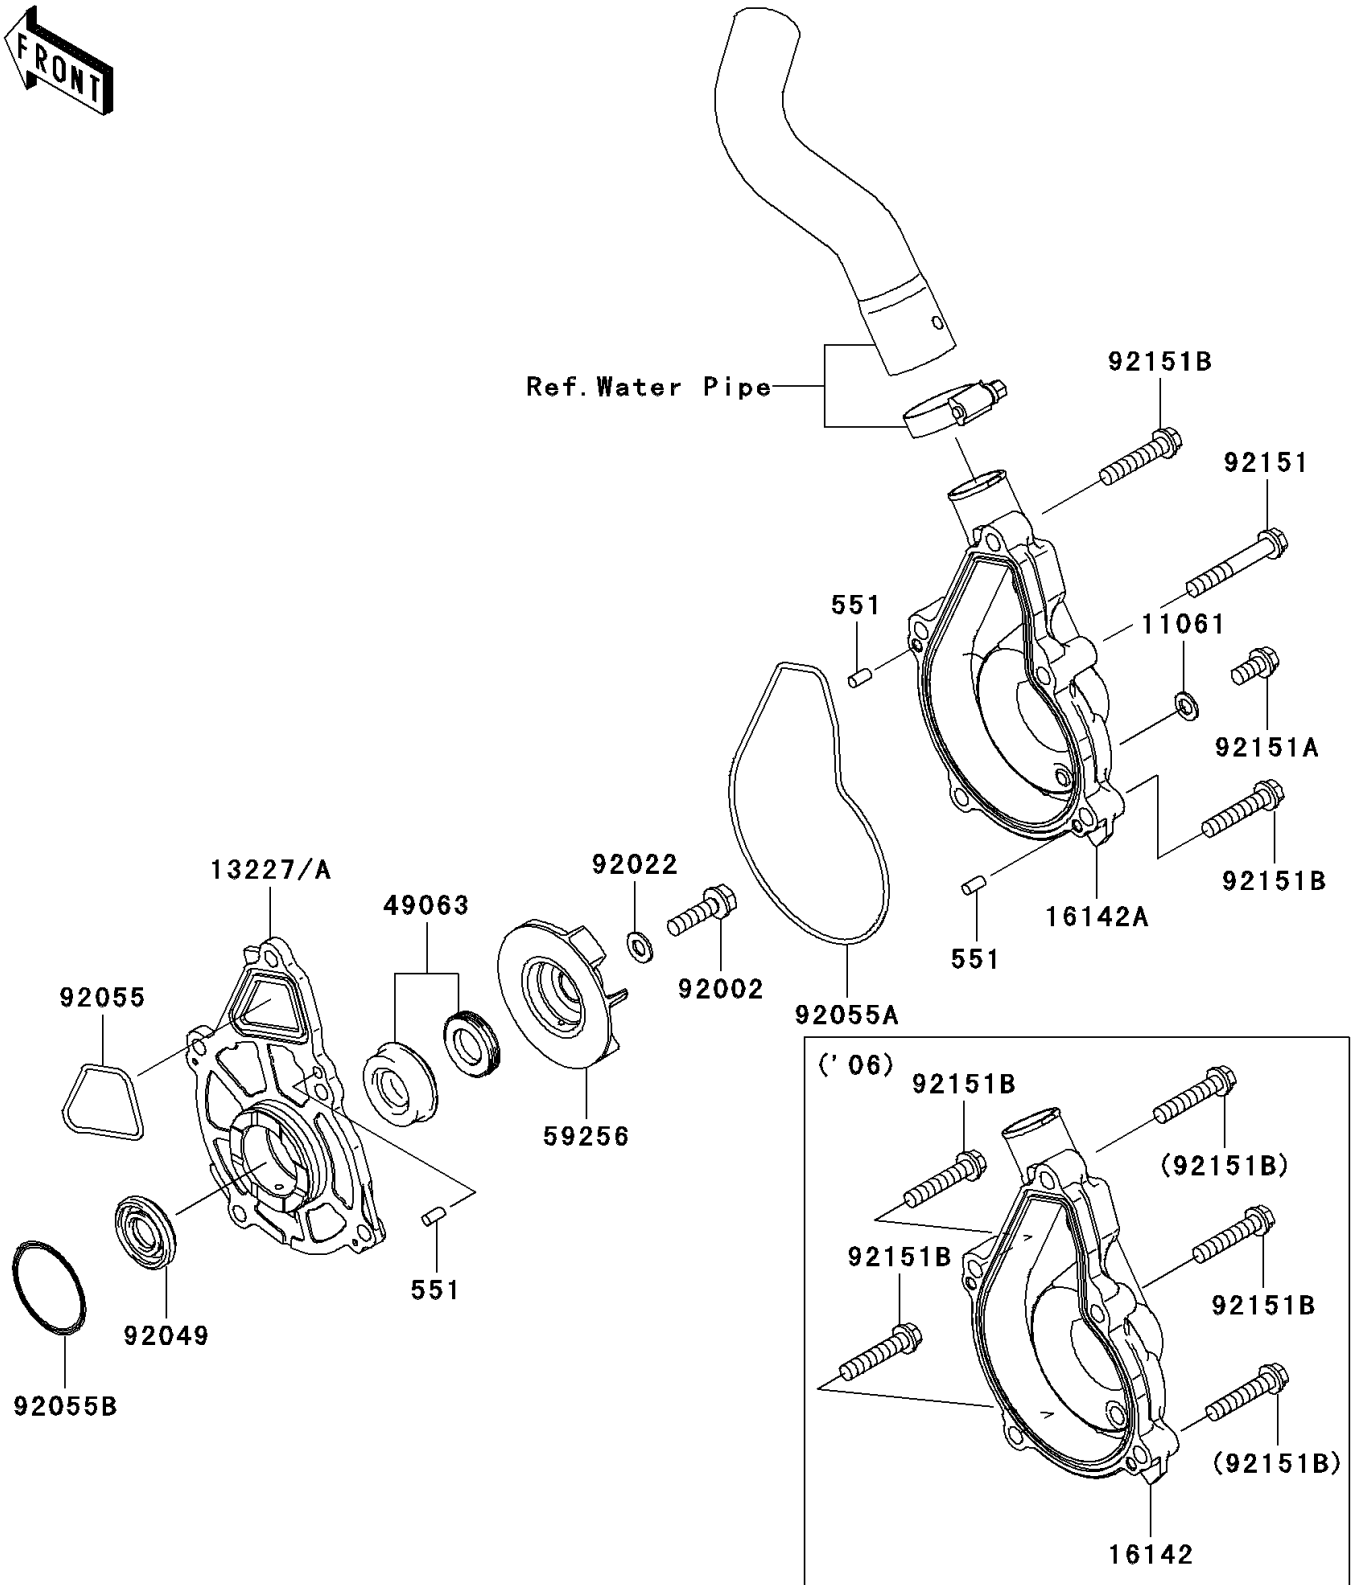

2007 ER-6n (Australian) PARTS DIAGRAM

Water Pump

E3031

2007 ER-6n (Australian) PARTS LIST

Water Pump

ITEM NAME	PART NUMBER	QUANTITY
PIN-DOWEL,4X8 (Ref # 551)	551A0408	3
GASKET (Ref # 11061)	11061-0107	1
HOUSING (Ref # 13227A)	13227-0012	1
COVER-PUMP (Ref # 16142A)	16142-0047	1
SEAL-MECHANICAL,WATER (Ref # 49063)	49063-1055	1
IMPELLER (Ref # 59256)	59256-0007	1
BOLT,6X22 (Ref # 92002)	92002-1154	1
WASHER,6.1X12X1 (Ref # 92022)	92022-077	1
SEAL-OIL,SC12 28.555 (Ref # 92049)	92049-1259	1
RING-O,CASE-HOUSING (Ref # 92055)	92055-0082	1
RING-O,HOUSING-PUMP COVER (Ref # 92055A)	92055-0083	1
RING-O,33.2MM (Ref # 92055B)	92055-1155	1
BOLT,6X40 (Ref # 92151)	92151-1131	3
BOLT,6X12 (Ref # 92151A)	92151-1133	1
BOLT,6X30 (Ref # 92151B)	92151-1134	2