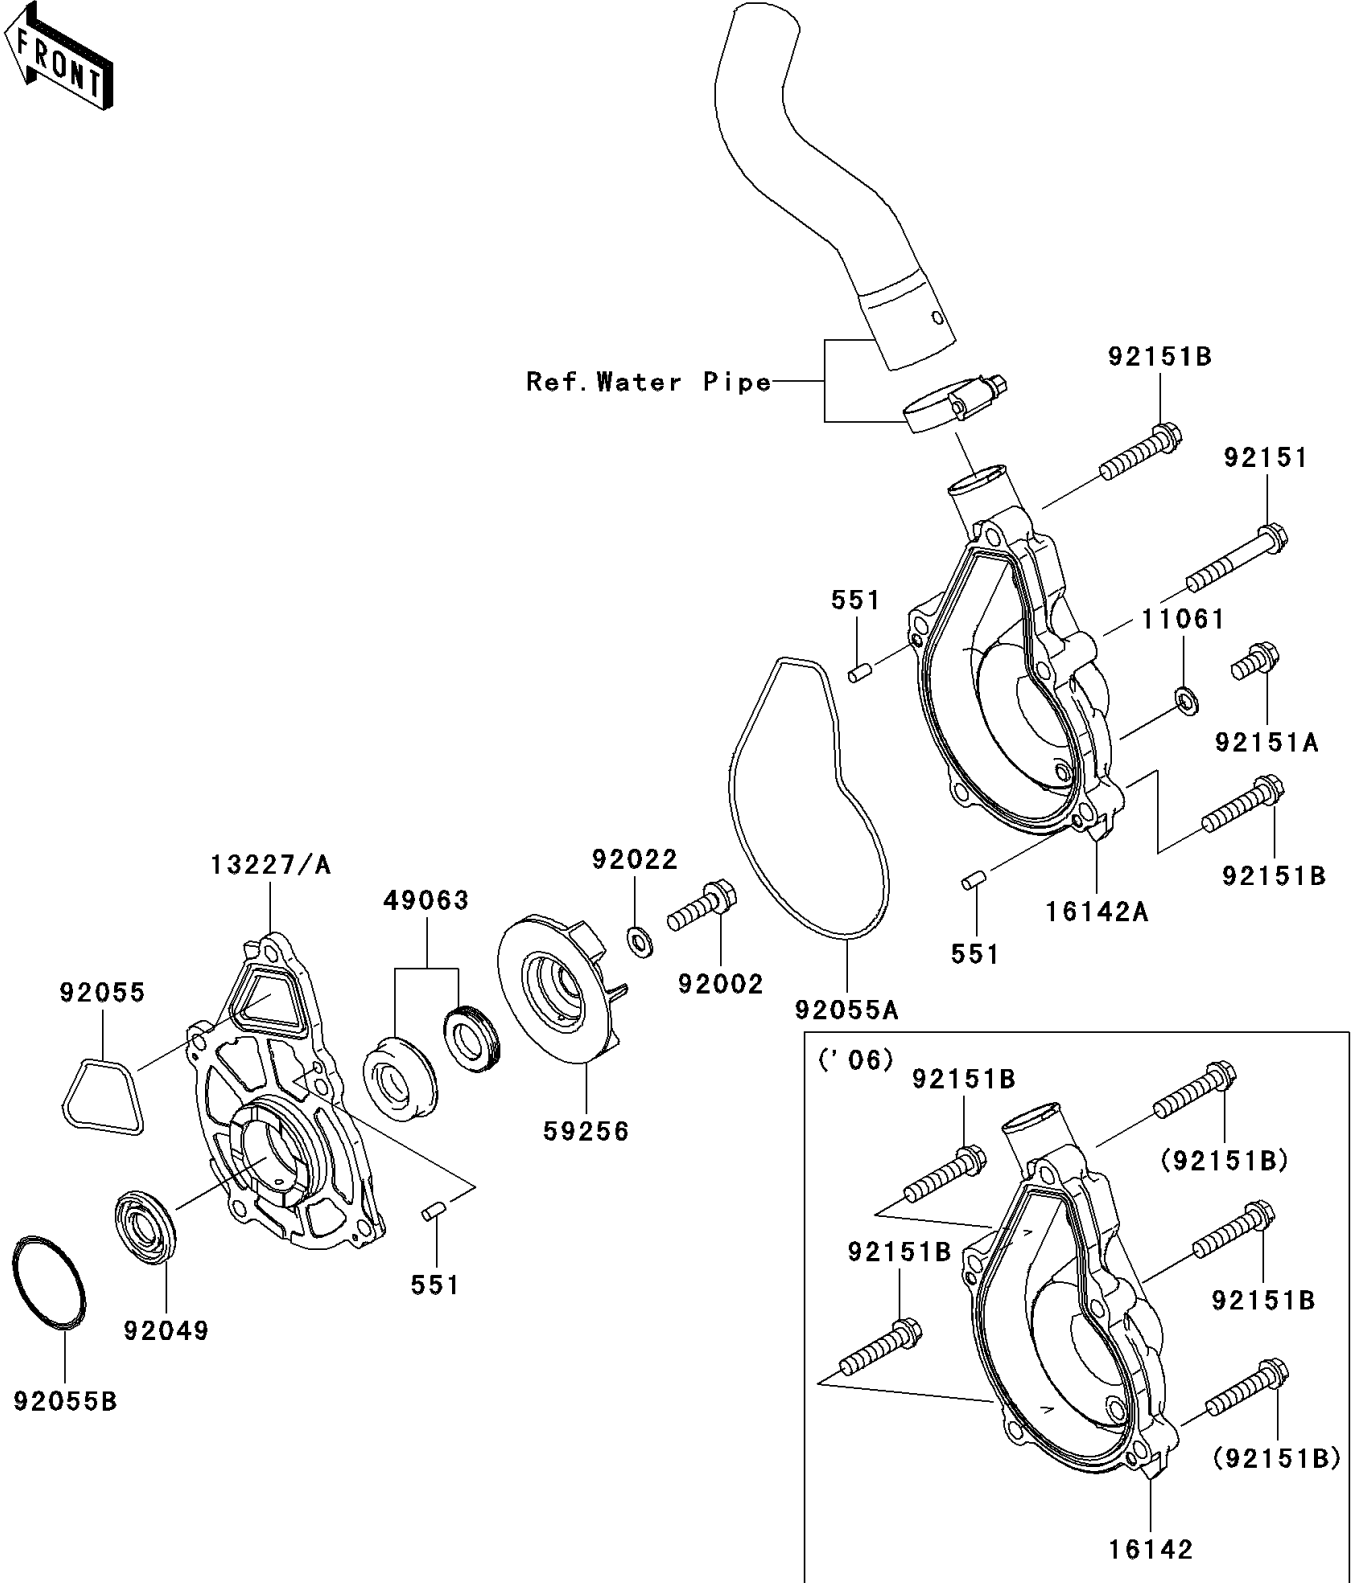

2007 ER-6n (Australian) PARTS DIAGRAM

Water Pump

E3031

2007 ER-6n (Australian) PARTS LIST

Water Pump

ITEM NAME	PART NUMBER	QUANTITY
PIN-DOWEL,4X8 (Ref # 551)	551A0408	3
GASKET (Ref # 11061)	11061-0107	1
HOUSING (Ref # 13227A)	13227-0012	1
COVER-PUMP (Ref # 16142A)	16142-0047	1
SEAL-MECHANICAL,WATER (Ref # 49063)	49063-1055	1
IMPELLER (Ref # 59256)	59256-0007	1
BOLT,6X22 (Ref # 92002)	92002-1154	1
WASHER,6.1X12X1 (Ref # 92022)	92022-077	1
SEAL-OIL,SC12 28.555 (Ref # 92049)	92049-1259	1
RING-O,CASE-HOUSING (Ref # 92055)	92055-0082	1
RING-O,HOUSING-PUMP COVER (Ref # 92055A)	92055-0083	1
RING-O,33.2MM (Ref # 92055B)	92055-1155	1
BOLT,6X40 (Ref # 92151)	92151-1131	3
BOLT,6X12 (Ref # 92151A)	92151-1133	1
BOLT,6X30 (Ref # 92151B)	92151-1134	2