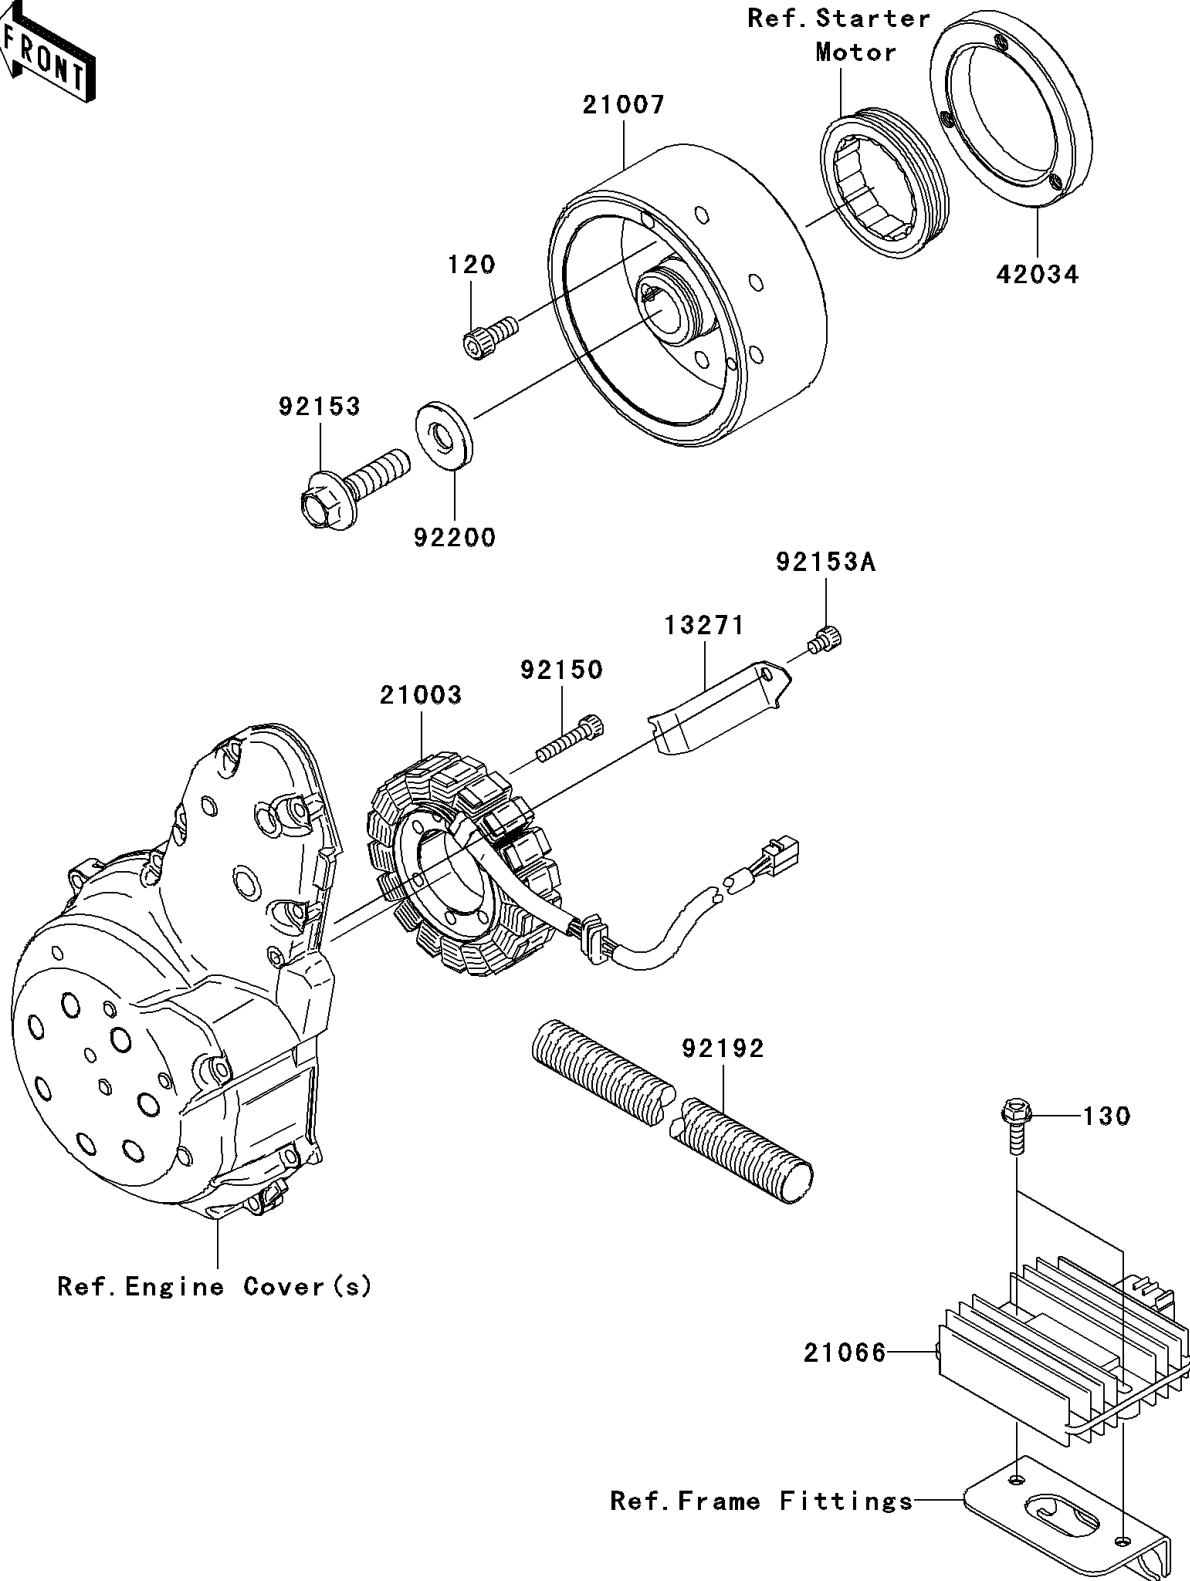

2007 ER-6n (Australian) PARTS DIAGRAM

Generator

E1810

2007 ER-6n (Australian) PARTS LIST

Generator

ITEM NAME	PART NUMBER	QUANTITY
BOLT-SOCKET,8X18 (Ref # 120)	120CA0818	3
BOLT-FLANGED,6X20 (Ref # 130)	130BB0620	2
PLATE (Ref # 13271)	13271-0574	1
STATOR (Ref # 21003)	21003-0041	1
ROTOR (Ref # 21007)	21007-0075	1
REGULATOR-VOLTAGE (Ref # 21066)	21066-1127	1
COUPLING (Ref # 42034)	42034-1143	1
BOLT,SOCKET,6X30 (Ref # 92150)	92150-1433	3
BOLT,FLANGED,12X45 (Ref # 92153)	92153-0951	1
BOLT,SOCKET,6X8 (Ref # 92153A)	92153-1414	1
TUBE,CORRUGATED,L=175 (Ref # 92192)	92192-0315	1
WASHER,12X33X5 (Ref # 92200)	92200-0220	1