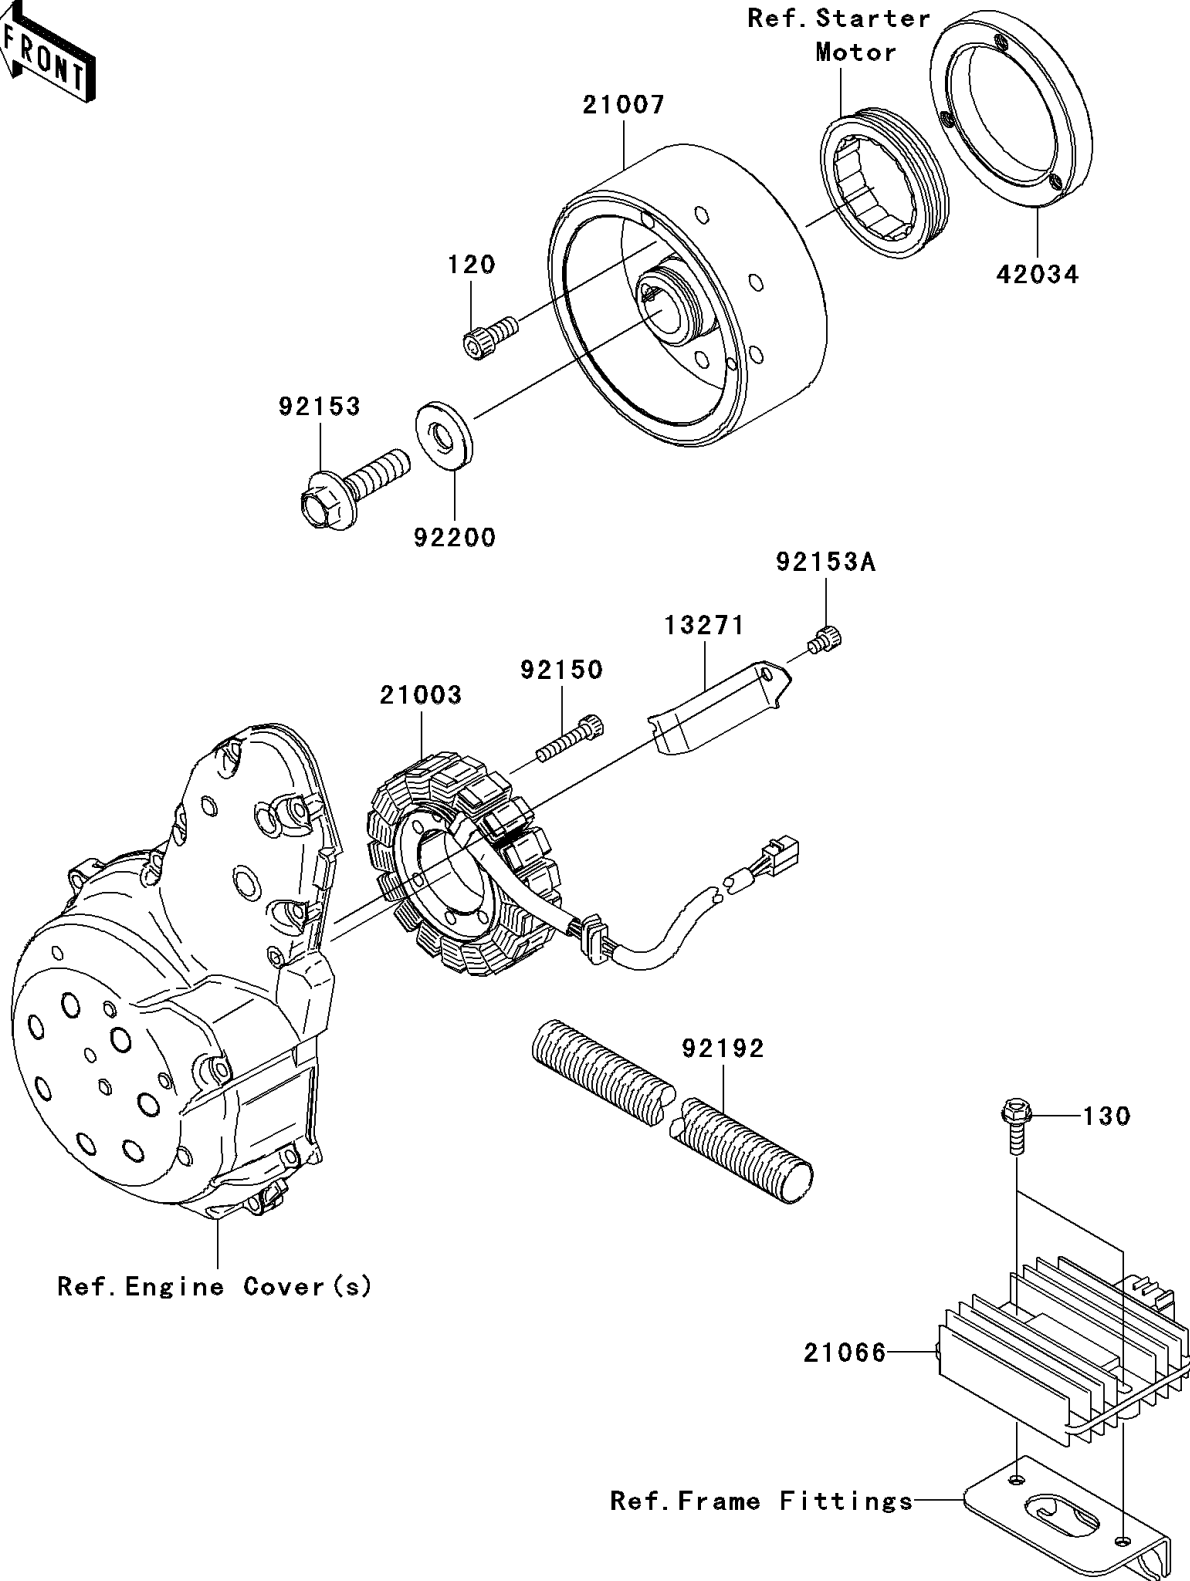

# 2007 ER-6n (Australian) PARTS DIAGRAM

Generator

E1810

## 2007 ER-6n (Australian) PARTS LIST

### Generator

ITEM NAME	PART NUMBER	QUANTITY
BOLT-SOCKET,8X18 (Ref # 120)	120CA0818	3
BOLT-FLANGED,6X20 (Ref # 130)	130BB0620	2
PLATE (Ref # 13271)	13271-0574	1
STATOR (Ref # 21003)	21003-0041	1
ROTOR (Ref # 21007)	21007-0075	1
REGULATOR-VOLTAGE (Ref # 21066)	21066-1127	1
COUPLING (Ref # 42034)	42034-1143	1
BOLT,SOCKET,6X30 (Ref # 92150)	92150-1433	3
BOLT,FLANGED,12X45 (Ref # 92153)	92153-0951	1
BOLT,SOCKET,6X8 (Ref # 92153A)	92153-1414	1
TUBE,CORRUGATED,L=175 (Ref # 92192)	92192-0315	1
WASHER,12X33X5 (Ref # 92200)	92200-0220	1