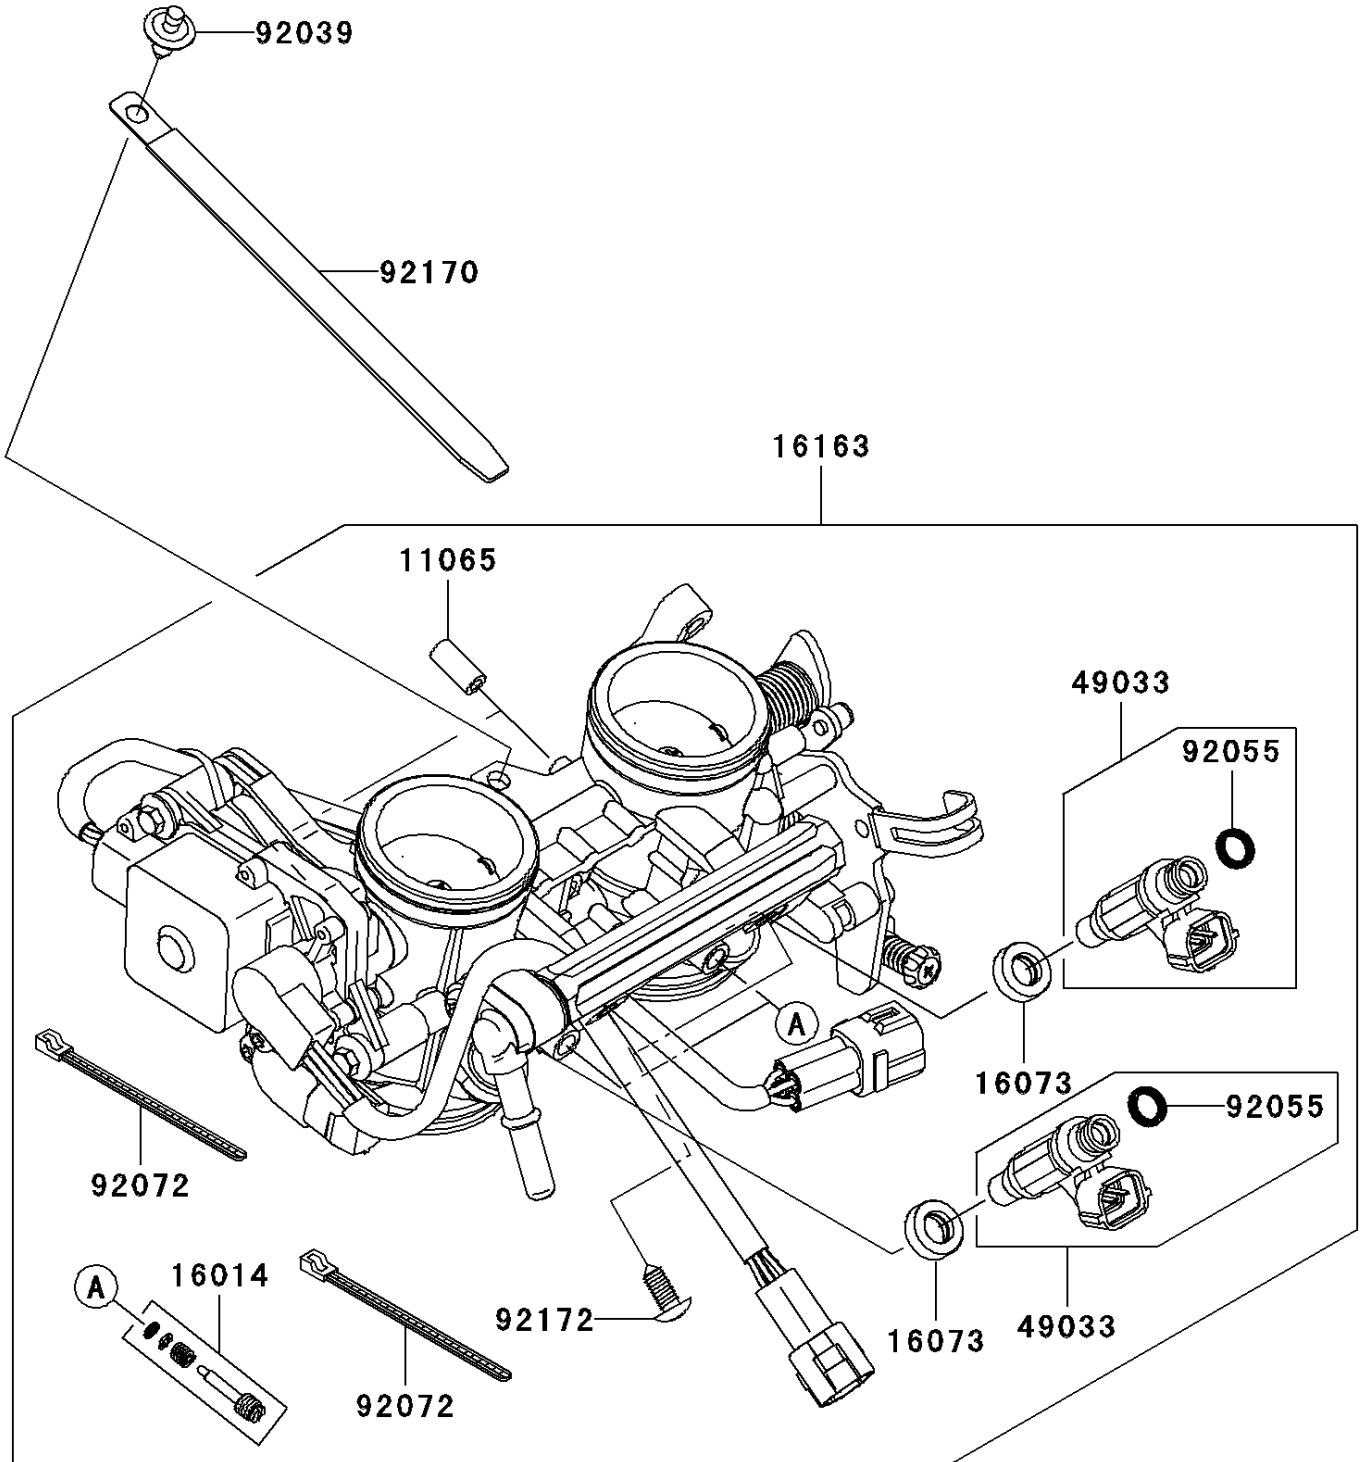

2007 ER-6n (Australian) PARTS DIAGRAM

Throttle

E1510

2007 ER-6n (Australian) PARTS LIST

Throttle

ITEM NAME	PART NUMBER	QUANTITY
CAP (Ref # 11065)	11065-0018	2
SCREW-PILOT AIR (Ref # 16014)	16014-0002	2
INSULATOR (Ref # 16073)	16073-3707	2
THROTTLE-ASSY,TTK38 (Ref # 16163)	16163-0099	1
NOZZLE-INJECTION (Ref # 49033)	49033-0011	2
RIVET (Ref # 92039)	92039-0068	1
RING-O,INJECTION NOZZLE (Ref # 92055)	92055-1622	2
BAND,SUB-HARNESS (Ref # 92072)	92072-0012	2
CLAMP,L=150 (Ref # 92170)	92170-1114	1
SCREW,PIPE INJECTION (Ref # 92172)	92172-0064	2