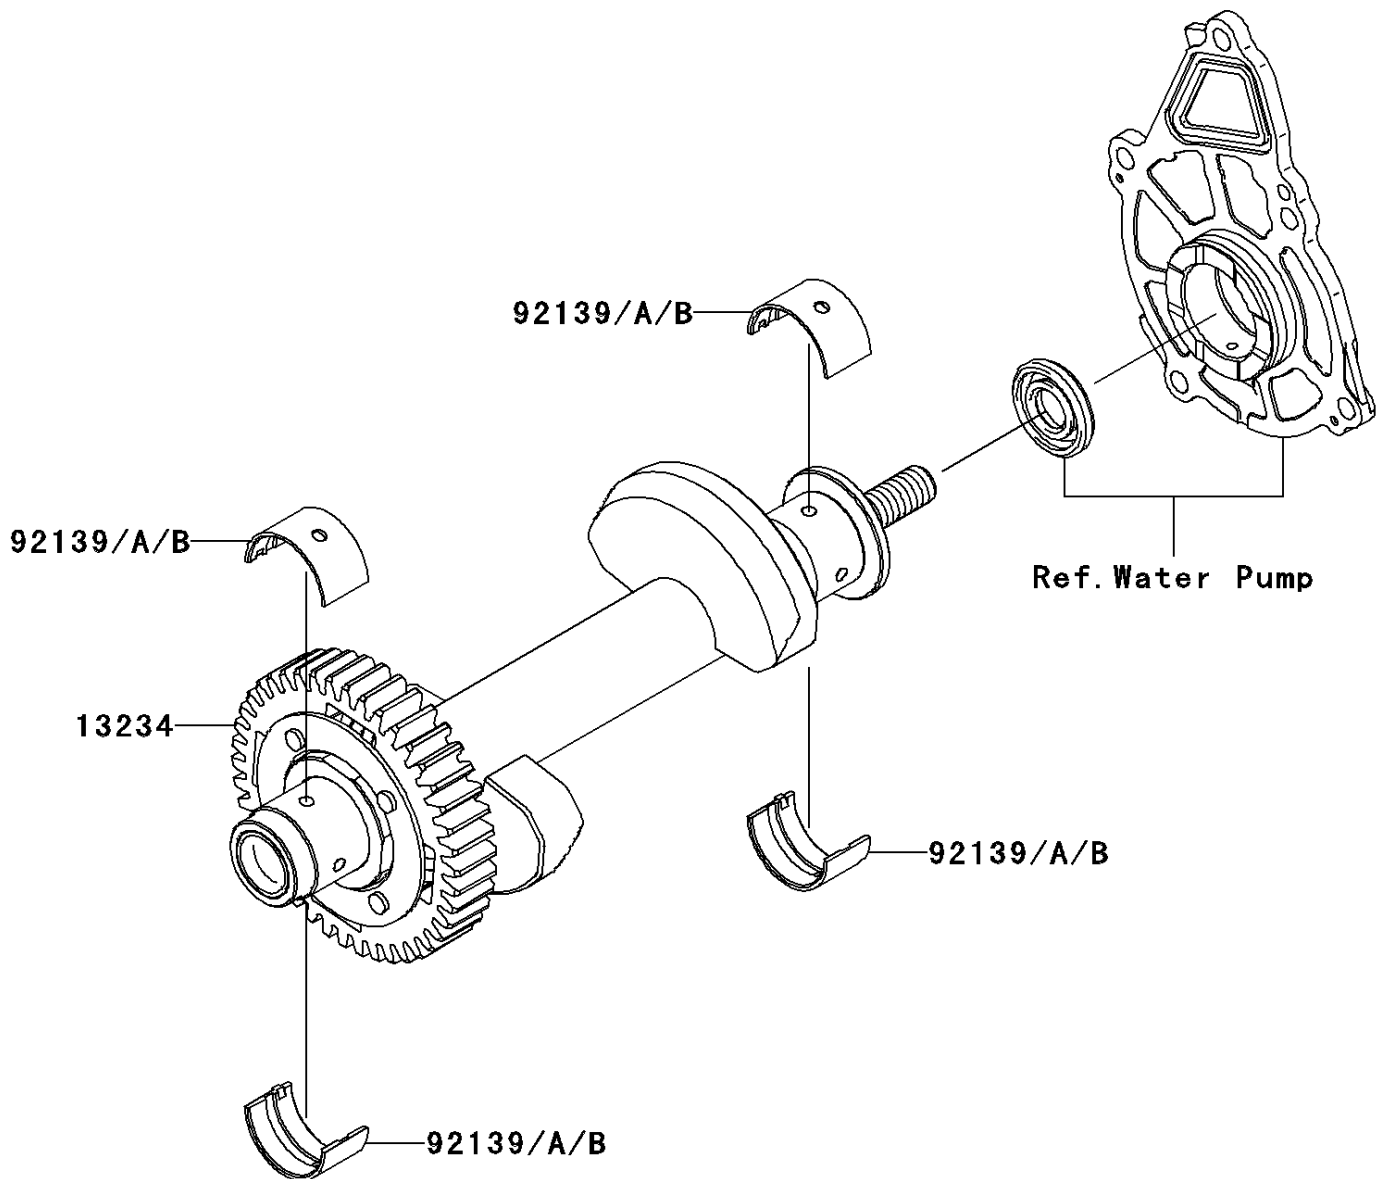

2007 ER-6n (Australian) PARTS DIAGRAM

Balancer

E1323

2007 ER-6n (Australian) PARTS LIST

Balancer

ITEM NAME	PART NUMBER	QUANTITY
SHAFT-COMP,BALANCER (Ref # 13234)	13234-0024	1
BUSHING,BALANCER,BLUE (Ref # 92139)	92139-0117	4
BUSHING,BALANCER,BLACK (Ref # 92139A)	92139-0118	AR
BUSHING,BALANCER,BROWN (Ref # 92139B)	92139-0119	AR