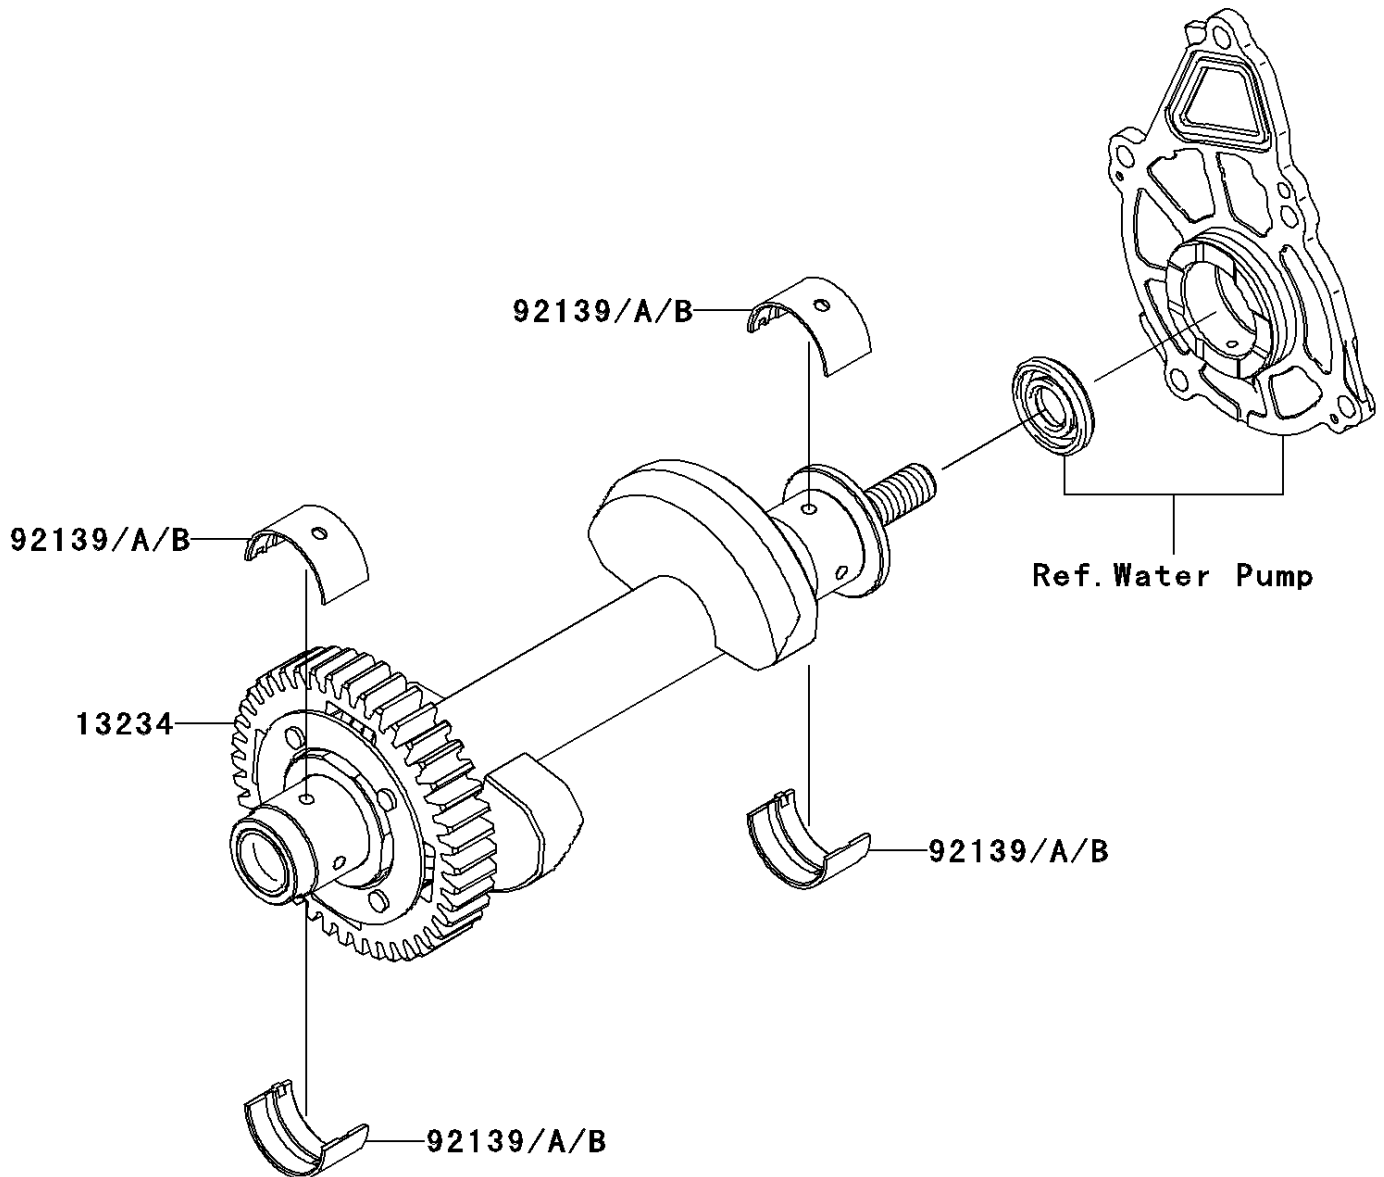

# 2007 ER-6n (Australian) PARTS DIAGRAM

Balancer

E1323

## 2007 ER-6n (Australian) PARTS LIST

### Balancer

ITEM NAME	PART NUMBER	QUANTITY
SHAFT-COMP,BALANCER (Ref # 13234)	13234-0024	1
BUSHING,BALANCER,BLUE (Ref # 92139)	92139-0117	4
BUSHING,BALANCER,BLACK (Ref # 92139A)	92139-0118	AR
BUSHING,BALANCER,BROWN (Ref # 92139B)	92139-0119	AR