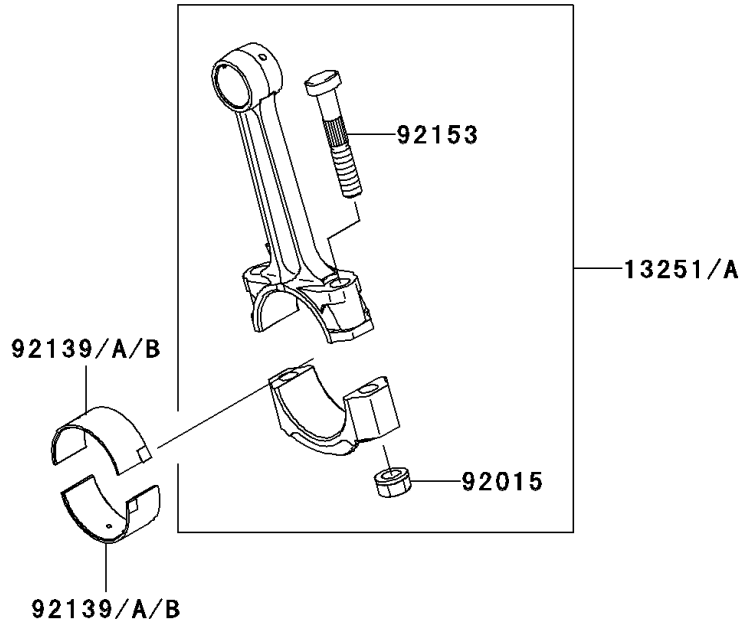

2007 ER-6n (Australian) PARTS DIAGRAM

Crankshaft

E1321

2007 ER-6n (Australian) PARTS LIST

Crankshaft

ITEM NAME	PART NUMBER	QUANTITY
PIN-SPRING,4X8 (Ref # 555)	555A0408	1
CRANKSHAFT-COMP (Ref # 13031)	13031-0071	1
ROD-ASSY-CONNECTING,J (Ref # 13251)	13251-0010-JJ	AR
ROD-ASSY-CONNECTING,K (Ref # 13251A)	13251-0010-KK	2
NUT,FLANGED,8MM (Ref # 92015)	92015-1311	4
BUSHING,CRANKSHAFT,BLUE (Ref # 92028)	92028-1903	6
BUSHING,CRANKSHAFT,BLACK (Ref # 92028A)	92028-1904	AR
BUSHING,CRANKSHAFT,BROWN (Ref # 92028B)	92028-1905	AR
BUSHING,CON-ROD,BLUE (Ref # 92139)	92139-0114	4
BUSHING,CON-ROD,BLACK (Ref # 92139A)	92139-0115	AR
BUSHING,CON-ROD,BROWN (Ref # 92139B)	92139-0116	AR
BOLT,CON-ROD,8X49 (Ref # 92153)	92153-0957	4