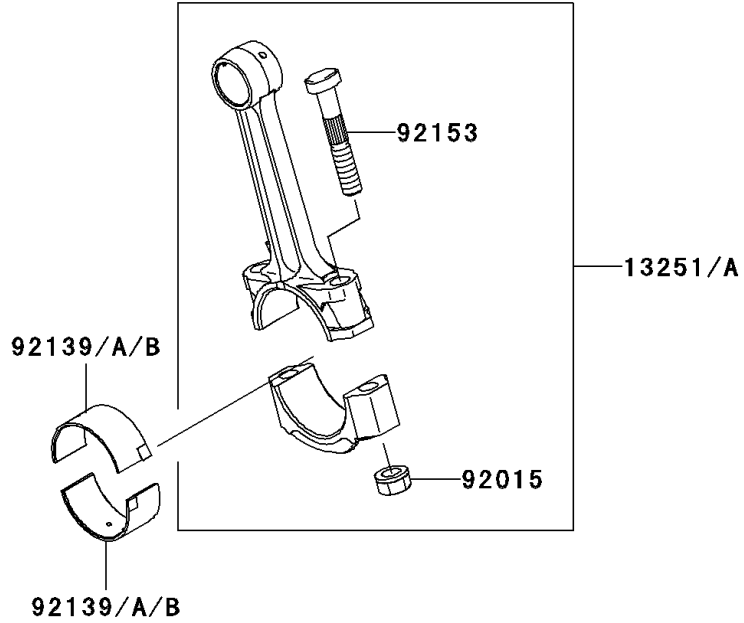

2007 ER-6n (Australian) PARTS DIAGRAM

Crankshaft

E1321

2007 ER-6n (Australian) PARTS LIST

Crankshaft

ITEM NAME	PART NUMBER	QUANTITY
PIN-SPRING,4X8 (Ref # 555)	555A0408	1
CRANKSHAFT-COMP (Ref # 13031)	13031-0071	1
ROD-ASSY-CONNECTING,J (Ref # 13251)	13251-0010-JJ	AR
ROD-ASSY-CONNECTING,K (Ref # 13251A)	13251-0010-KK	2
NUT,FLANGED,8MM (Ref # 92015)	92015-1311	4
BUSHING,CRANKSHAFT,BLUE (Ref # 92028)	92028-1903	6
BUSHING,CRANKSHAFT,BLACK (Ref # 92028A)	92028-1904	AR
BUSHING,CRANKSHAFT,BROWN (Ref # 92028B)	92028-1905	AR
BUSHING,CON-ROD,BLUE (Ref # 92139)	92139-0114	4
BUSHING,CON-ROD,BLACK (Ref # 92139A)	92139-0115	AR
BUSHING,CON-ROD,BROWN (Ref # 92139B)	92139-0116	AR
BOLT,CON-ROD,8X49 (Ref # 92153)	92153-0957	4