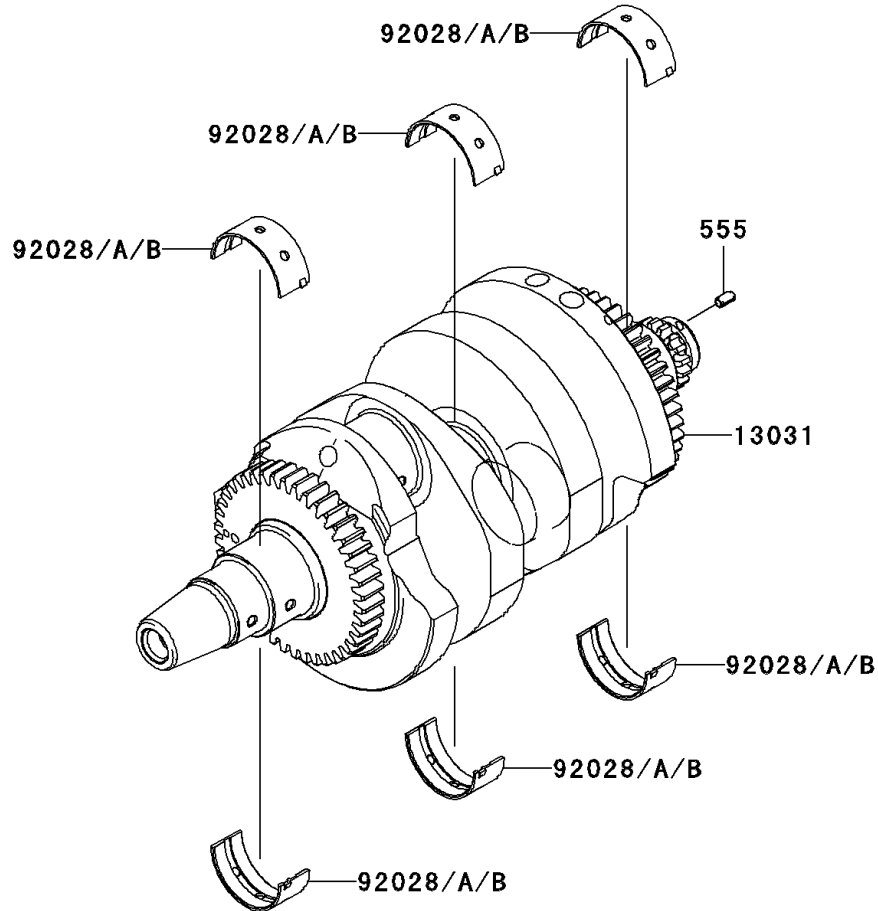

2007 ER-6n (Australian) PARTS DIAGRAM

Crankshaft

E1321

2007 ER-6n (Australian) PARTS LIST

Crankshaft

ITEM NAME	PART NUMBER	QUANTITY
PIN-SPRING,4X8 (Ref # 555)	555A0408	1
CRANKSHAFT-COMP (Ref # 13031)	13031-0071	1
ROD-ASSY-CONNECTING,J (Ref # 13251)	13251-0010-JJ	AR
ROD-ASSY-CONNECTING,K (Ref # 13251A)	13251-0010-KK	2
NUT,FLANGED,8MM (Ref # 92015)	92015-1311	4
BUSHING,CRANKSHAFT,BLUE (Ref # 92028)	92028-1903	6
BUSHING,CRANKSHAFT,BLACK (Ref # 92028A)	92028-1904	AR
BUSHING,CRANKSHAFT,BROWN (Ref # 92028B)	92028-1905	AR
BUSHING,CON-ROD,BLUE (Ref # 92139)	92139-0114	4
BUSHING,CON-ROD,BLACK (Ref # 92139A)	92139-0115	AR
BUSHING,CON-ROD,BROWN (Ref # 92139B)	92139-0116	AR
BOLT,CON-ROD,8X49 (Ref # 92153)	92153-0957	4