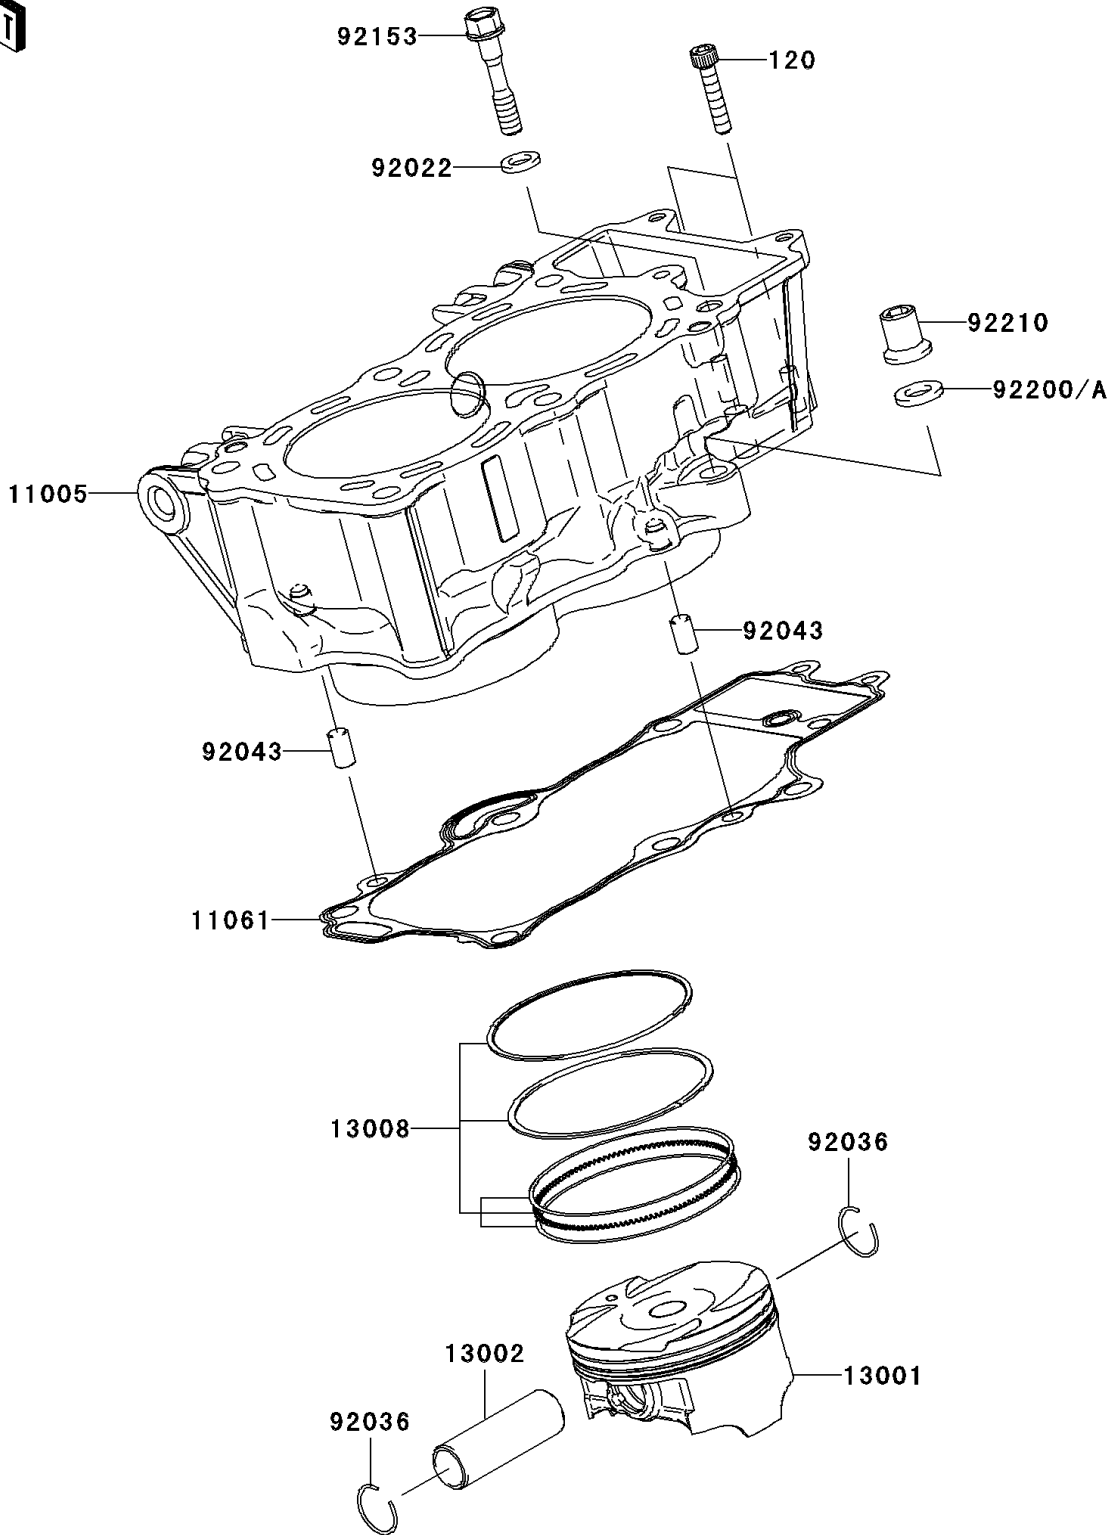

2007 ER-6n (Australian) PARTS DIAGRAM

Cylinder/Piston(s)

E1120

2007 ER-6n (Australian) PARTS LIST

Cylinder/Piston(s)

ITEM NAME	PART NUMBER	QUANTITY
BOLT-SOCKET,6X30 (Ref # 120)	120CD0630	2
CYLINDER-ENGINE (Ref # 11005)	11005-0081	1
GASKET,CYLINDER BASE (Ref # 11061)	11061-0171	1
PISTON-ENGINE (Ref # 13001)	13001-0060	2
PIN-PISTON (Ref # 13002)	13002-0007	2
RING-SET-PISTON (Ref # 13008)	13008-1196	2
WASHER,9X15.5X2 (Ref # 92022)	92022-1401	1
RING-SNAP,PISTON PIN (Ref # 92036)	92036-008	4
PIN,8X14 (Ref # 92043)	92043-1567	2
BOLT,8X43 (Ref # 92153)	92153-1011	1
WASHER,10.5X19X2.3 (Ref # 92200)	92200-0114	1
WASHER,10.5X19X2.3 (Ref # 92200A)	92200-0363	1
NUT (Ref # 92210)	92210-0223	1