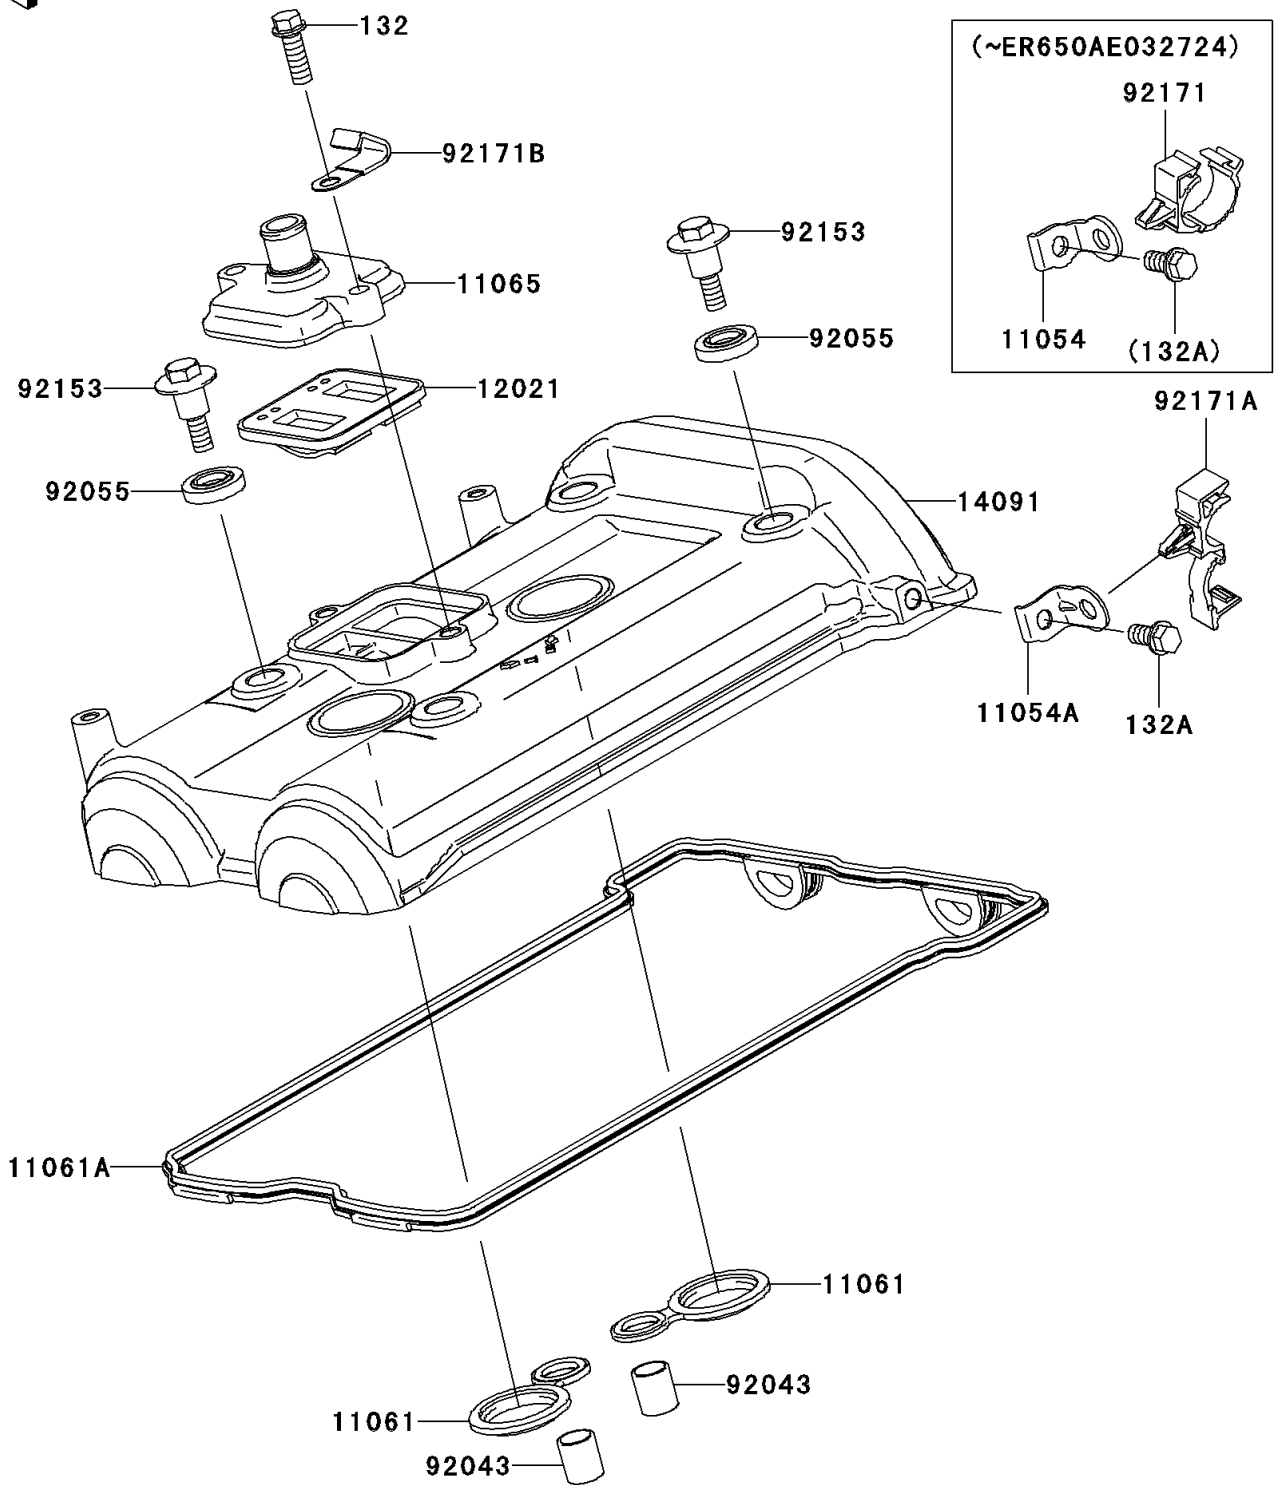

# 2007 ER-6n (Australian) PARTS DIAGRAM

Cylinder Head Cover

E1112

## 2007 ER-6n (Australian) PARTS LIST

### Cylinder Head Cover

ITEM NAME	PART NUMBER	QUANTITY
BOLT-FLANGED-SMALL,6X18 (Ref # 132)	132BA0618	2
BOLT-FLANGED-SMALL,6X12 (Ref # 132A)	132BB0612	1
BRACKET (Ref # 11054A)	11054-0869	1
GASKET,SPARK PLUG HOLE (Ref # 11061)	11061-0105	2
GASKET,HEAD COVER (Ref # 11061A)	11061-0170	1
CAP (Ref # 11065)	11065-0111	1
VALVE-ASSY-REED (Ref # 12021)	12021-1130	1
COVER,HEAD (Ref # 14091)	14091-0550	1
PIN,10.1X12X14 (Ref # 92043)	92043-4009	2
RING-O,HEAD COVER BOLT (Ref # 92055)	92055-1352	4
BOLT,HEAD COVER (Ref # 92153)	92153-0793	4
CLAMP,BRAKE HOSE (Ref # 92171A)	92171-0789	1
CLAMP (Ref # 92171B)	92171-0813	1