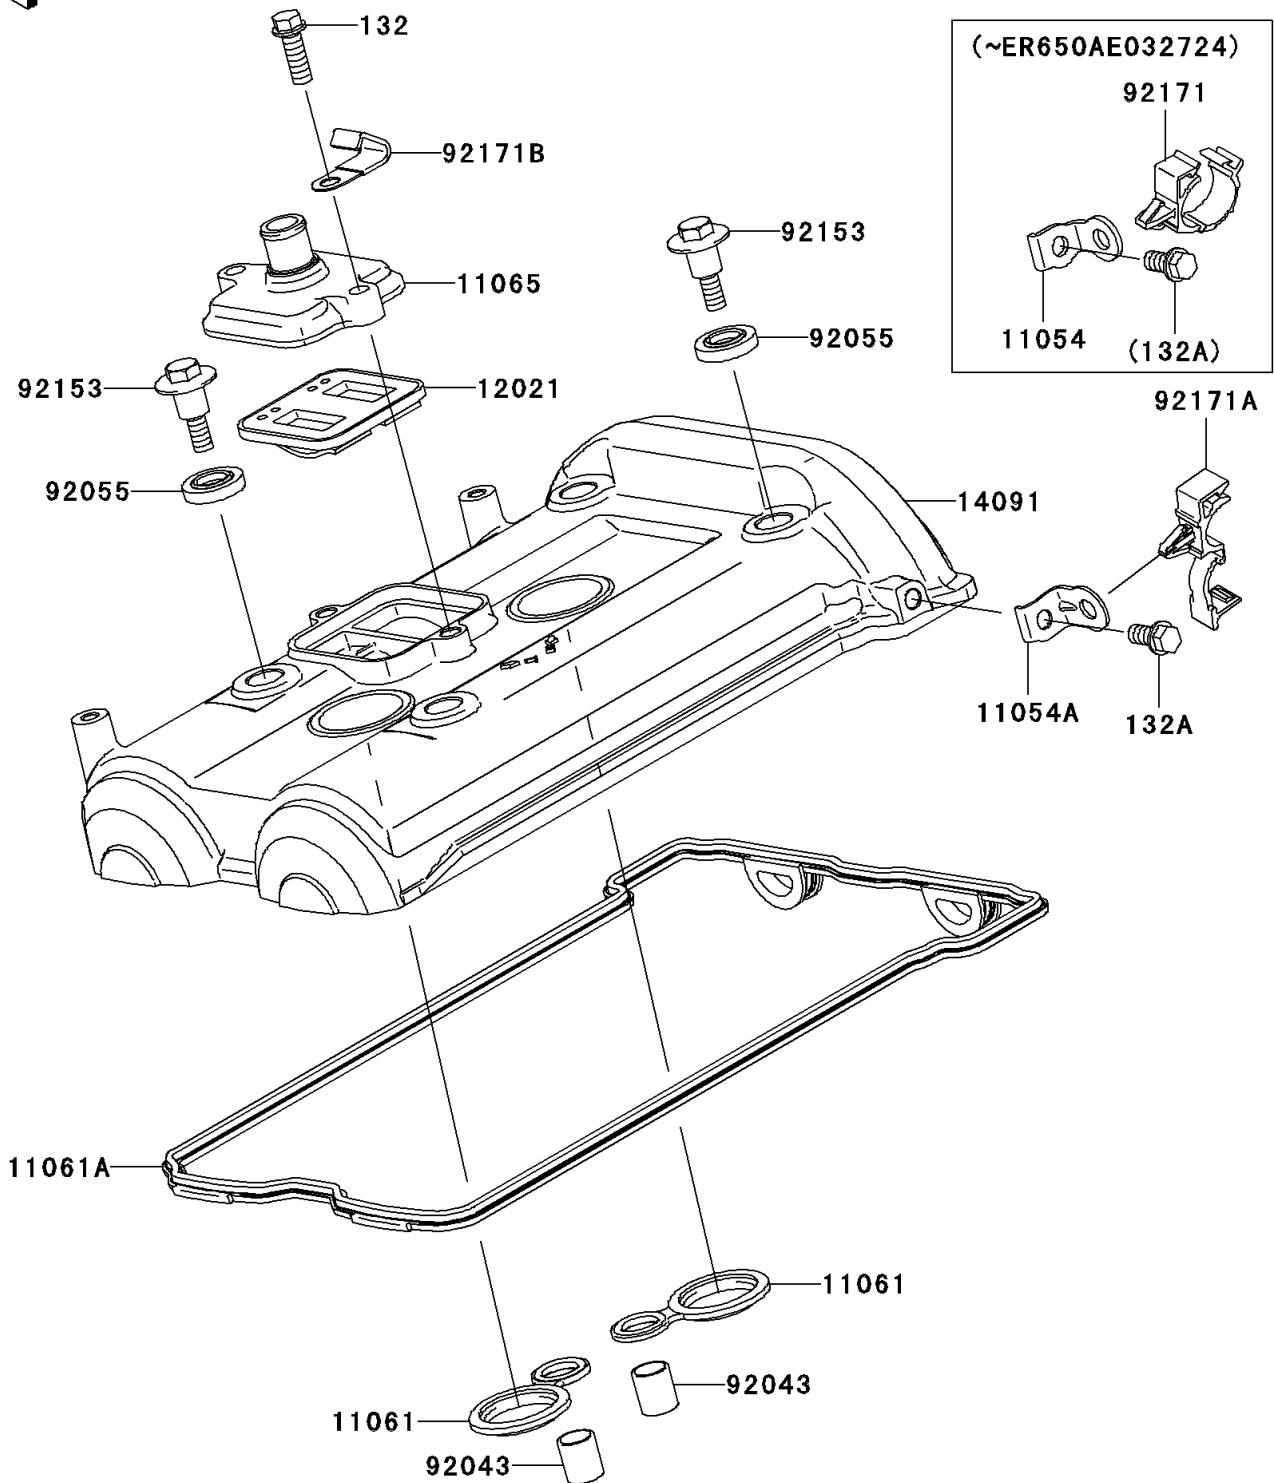

2007 ER-6n (Australian) PARTS DIAGRAM

Cylinder Head Cover

E1112

2007 ER-6n (Australian) PARTS LIST

Cylinder Head Cover

ITEM NAME	PART NUMBER	QUANTITY
BOLT-FLANGED-SMALL,6X18 (Ref # 132)	132BA0618	2
BOLT-FLANGED-SMALL,6X12 (Ref # 132A)	132BB0612	1
BRACKET (Ref # 11054A)	11054-0869	1
GASKET,SPARK PLUG HOLE (Ref # 11061)	11061-0105	2
GASKET,HEAD COVER (Ref # 11061A)	11061-0170	1
CAP (Ref # 11065)	11065-0111	1
VALVE-ASSY-REED (Ref # 12021)	12021-1130	1
COVER,HEAD (Ref # 14091)	14091-0550	1
PIN,10.1X12X14 (Ref # 92043)	92043-4009	2
RING-O,HEAD COVER BOLT (Ref # 92055)	92055-1352	4
BOLT,HEAD COVER (Ref # 92153)	92153-0793	4
CLAMP,BRAKE HOSE (Ref # 92171A)	92171-0789	1
CLAMP (Ref # 92171B)	92171-0813	1