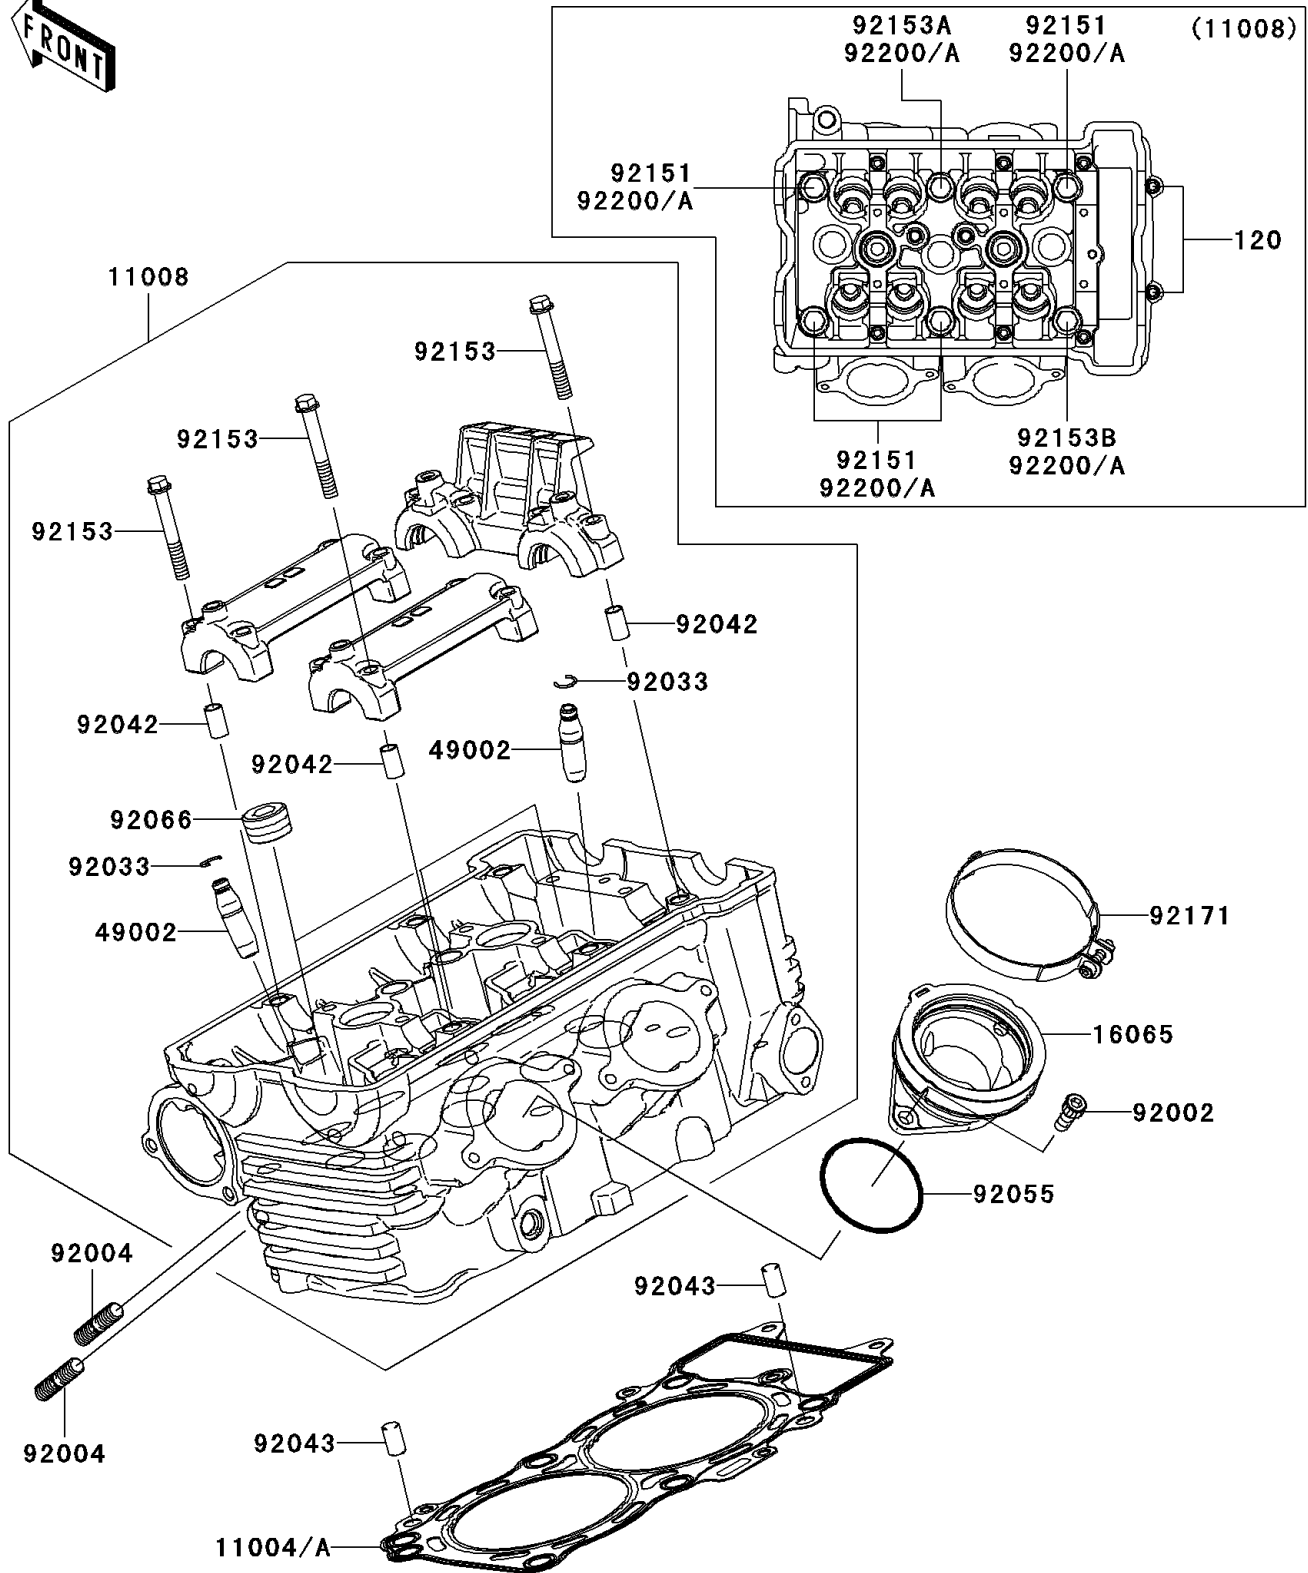

# 2007 ER-6n (Australian) PARTS DIAGRAM

Cylinder Head

E1111

## 2007 ER-6n (Australian) PARTS LIST

### Cylinder Head

ITEM NAME	PART NUMBER	QUANTITY
BOLT-SOCKET,6X30 (Ref # 120)	120CD0630	2
GASKET-HEAD (Ref # 11004)	11004-0035	1
GASKET-HEAD (Ref # 11004A)	11004-0064	1
HEAD-COMP-CYLINDER (Ref # 11008)	11008-0089	1
HOLDER,THROTTLE BODY (Ref # 16065)	16065-0024	2
GUIDE-VALVE (Ref # 49002)	49002-1116	AR
BOLT,6X16 (Ref # 92002)	92002-1143	4
STUD,8X22 (Ref # 92004)	92004-0025	4
RING-SNAP (Ref # 92033)	92033-1247	8
PIN,DOWEL,6.3X8X14 (Ref # 92042)	92042-007	6
PIN,8X14 (Ref # 92043)	92043-1567	2
RING-O,47X1.9 (Ref # 92055)	92055-1600	2
PLUG,PT1/2X12.5 (Ref # 92066)	92066-0002	3
BOLT,10X158 (Ref # 92151)	92151-1152	4
BOLT,6X45 (Ref # 92153)	92153-0339	12
BOLT,FLANGED-SMALL,10X176 (Ref # 92153A)	92153-0972	1
BOLT,FLANGED-SMALL,10X80 (Ref # 92153B)	92153-1321	1
CLAMP (Ref # 92171)	92171-1089	2
WASHER,10.5X19X2.3 (Ref # 92200)	92200-0114	6
WASHER,10.5X19X2.3 (Ref # 92200A)	92200-0363	6