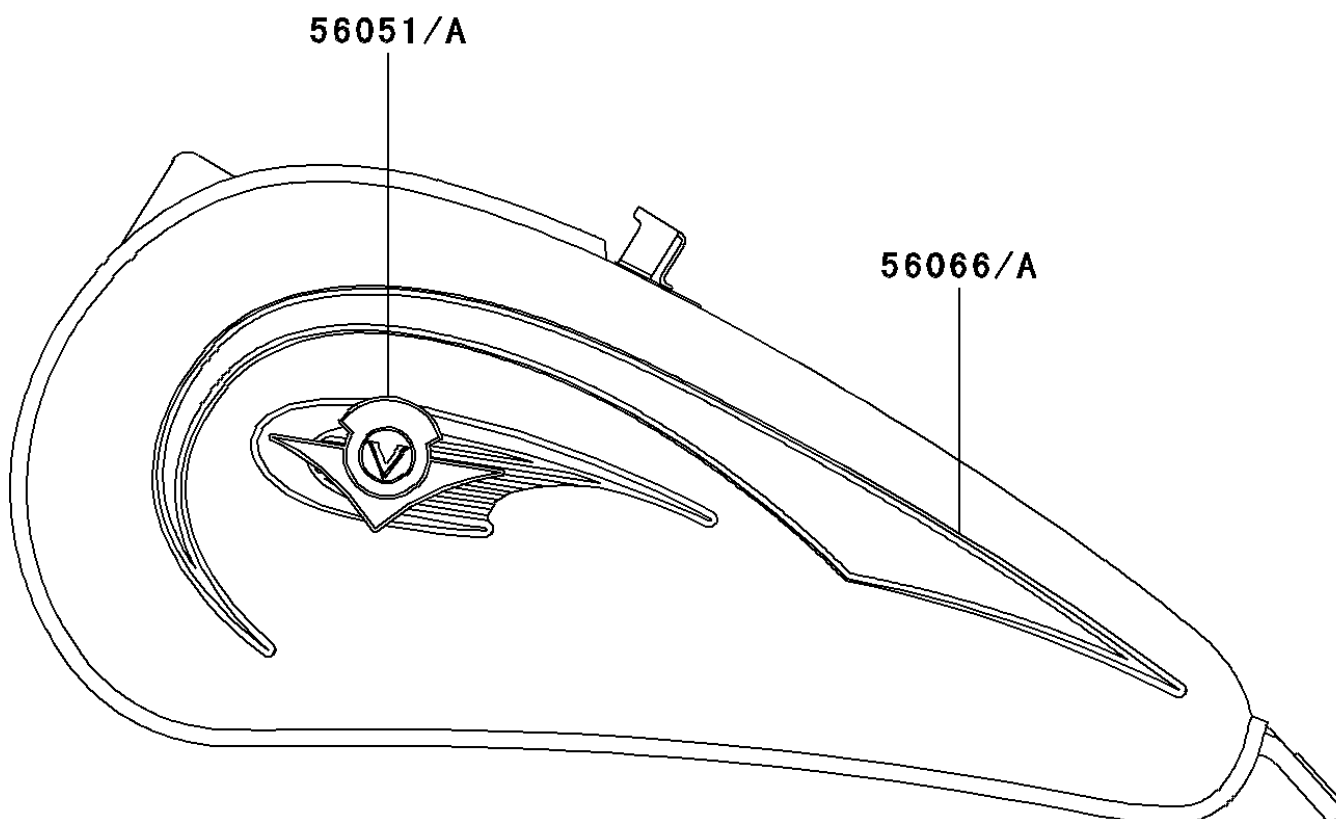

## 2003 Vulcan 500 LTD PARTS DIAGRAM

Decals(EN500-C8)

F2861B

## 2003 Vulcan 500 LTD PARTS LIST

Decals(EN500-C8)

<b>ITEM NAME</b>	<b>PART NUMBER</b>	<b>QUANTITY</b>
MARK,FUEL TANK,LH (Ref # 56051)	56051-1863	1
MARK,FUEL TANK,RH (Ref # 56051A)	56051-1864	1
PATTERN,FUEL TANK,LH (Ref # 56066)	56066-1201	1
PATTERN,FUEL TANK,RH (Ref # 56066A)	56066-1202	1