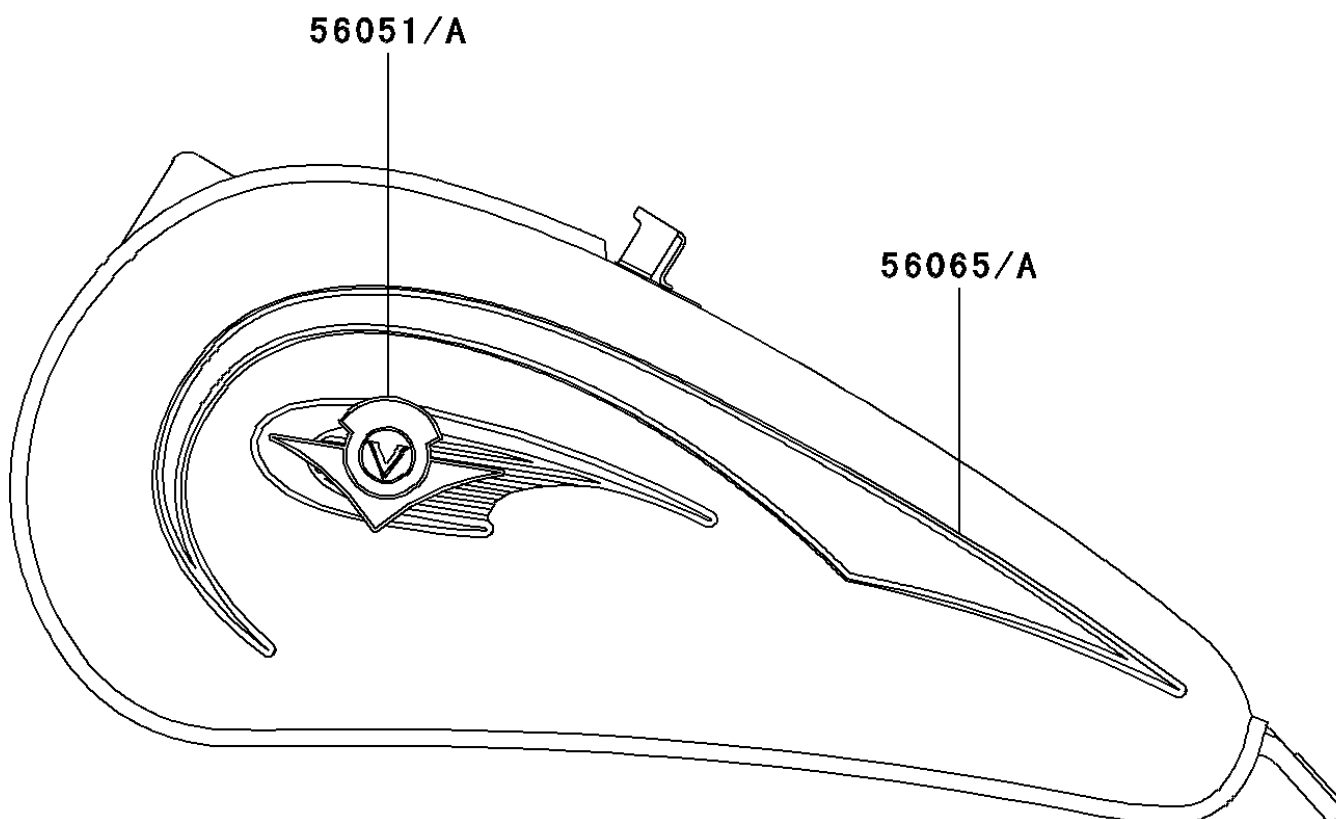

2002 Vulcan 500 LTD PARTS DIAGRAM

Decals(EN500-C7)

F2861A

2002 Vulcan 500 LTD PARTS LIST

Decals(EN500-C7)

ITEM NAME	PART NUMBER	QUANTITY
MARK,FUEL TANK,LH (Ref # 56051)	56051-1863	1
MARK,FUEL TANK,RH (Ref # 56051A)	56051-1864	1
PATTERN,FUEL TANK,LH (Ref # 56065)	56065-1177	1
PATTERN,FUEL TANK,RH (Ref # 56065A)	56065-1178	1