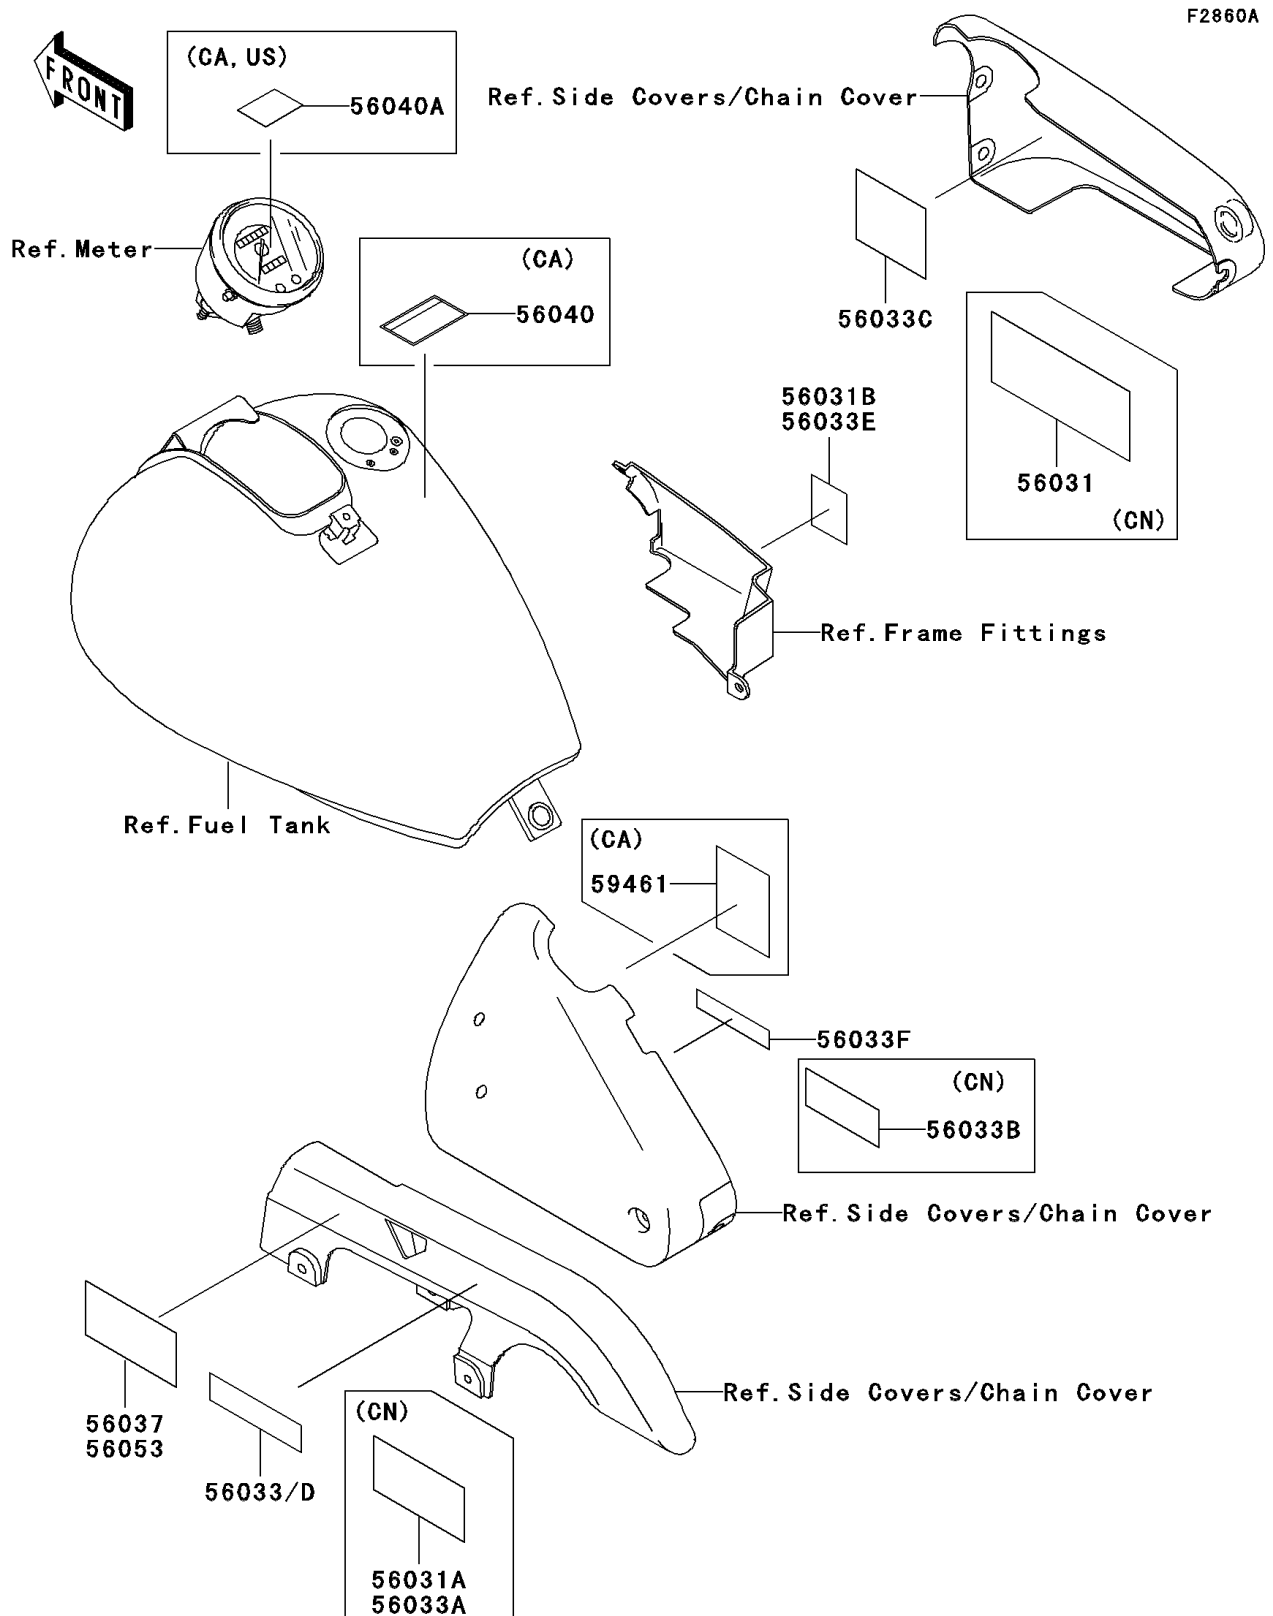

2003 Vulcan 500 LTD PARTS DIAGRAM

Labels(EN500-C8/C9)

2003 Vulcan 500 LTD PARTS LIST

Labels(EN500-C8/C9)

ITEM NAME	PART NUMBER	QUANTITY
LABEL-MANUAL,DAILY SAFETY (Ref # 56031)	56031-1990	1
LABEL-MANUAL,CHAIN (Ref # 56031A)	56031-1992	1
LABEL-MANUAL,BATTERY VENT (Ref # 56031B)	56031-1994	1
LABEL-MANUAL,OIL&OIL FILTER (Ref # 56033B)	56033-1260	1
LABEL-MANUAL,DAILY SAFETY (Ref # 56033C)	56033-1326	1
LABEL-MANUAL,CHAIN (Ref # 56033D)	56033-1327	1
LABEL-MANUAL,BATTERY VENT (Ref # 56033E)	56033-1328	1
LABEL-MANUAL,OIL&OIL FILTER (Ref # 56033F)	56033-1332	1
LABEL-SPECIFICATION,TIRE&LOAD (Ref # 56037)	56037-1978	1
LABEL-WARNING,EVAPO (Ref # 56040)	56040-1121	1
LABEL-WARNING,BREAK IN CAUTION (Ref # 56040A)	56040-1311	1
LABEL-SPECIFICATION,TIRE&LOAD (Ref # 56053)	56053-1052	1
LABEL-CERTIFICATION,EVAPO ROUT (Ref # 59461)	59461-1528	1