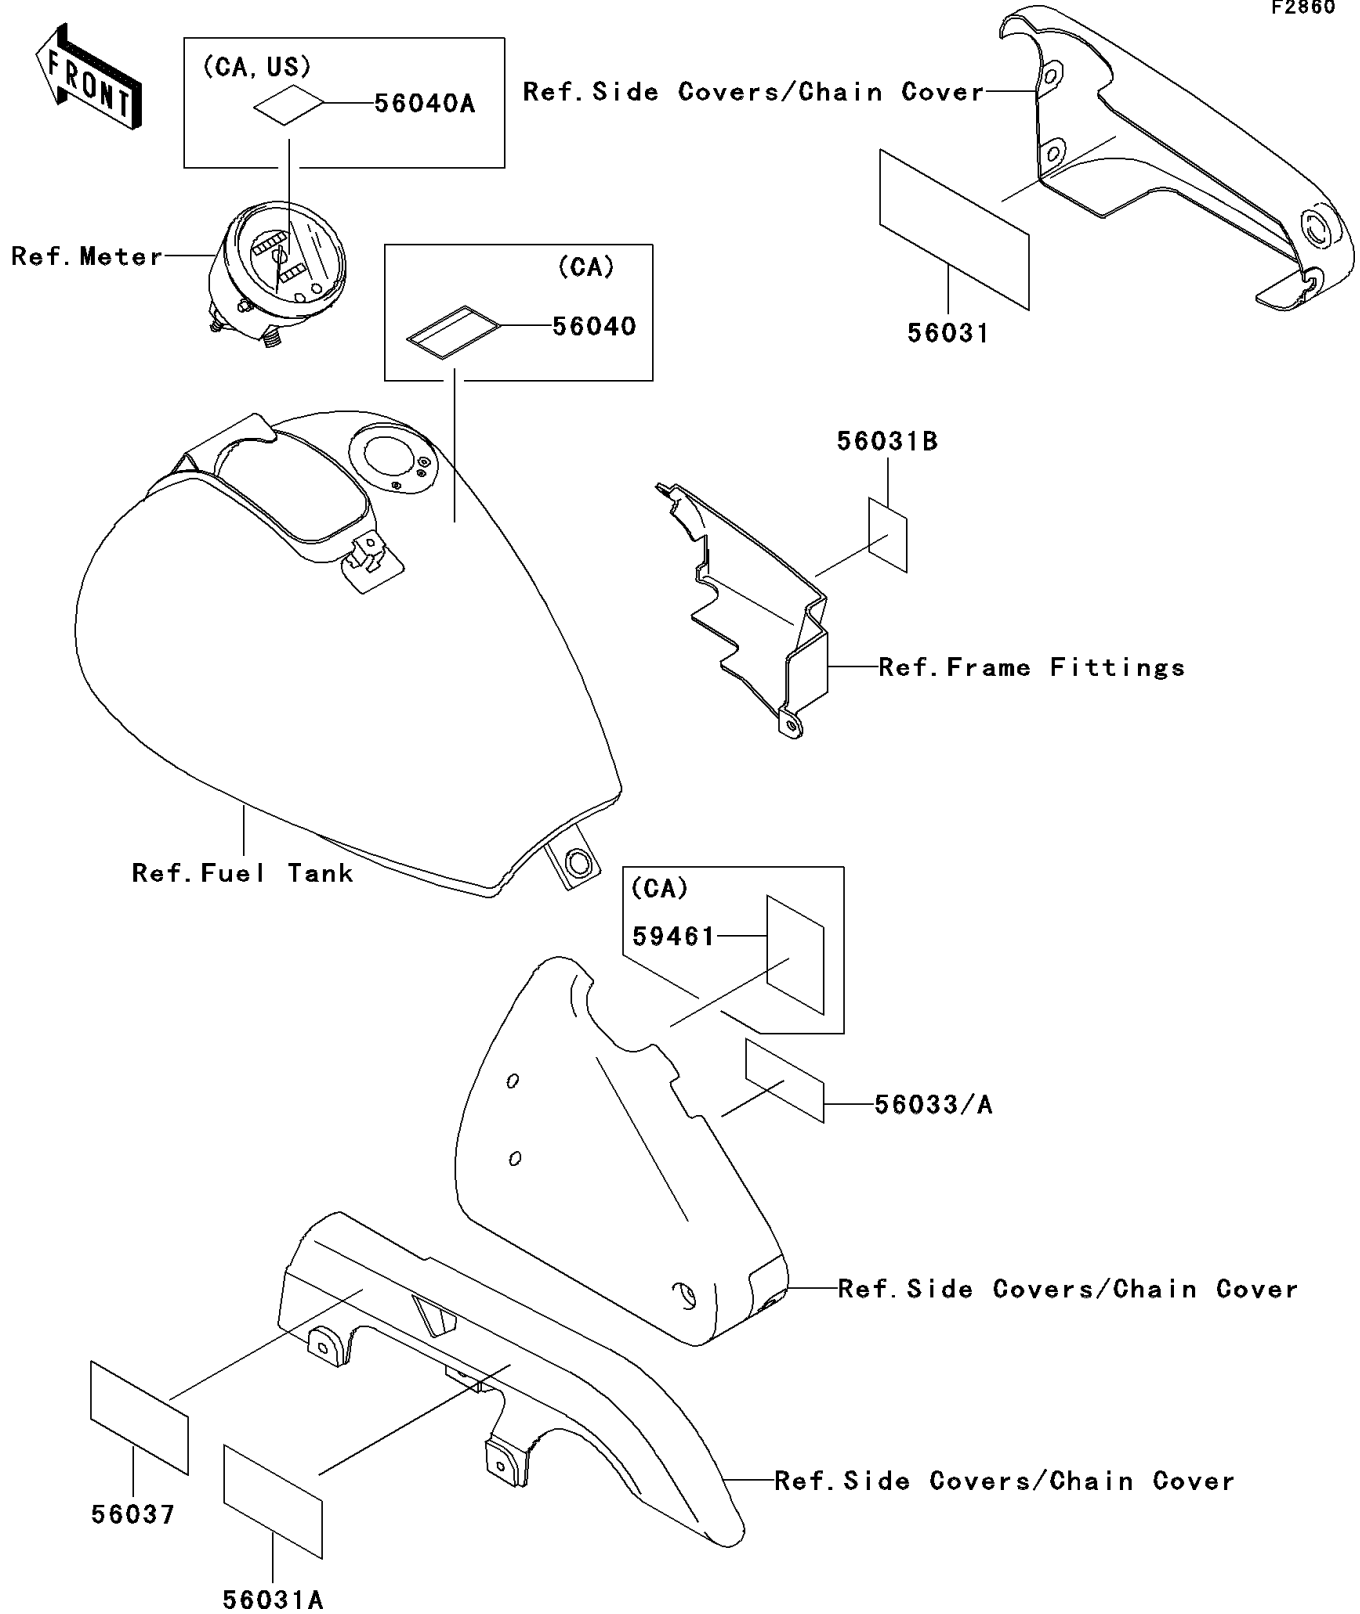

2002 Vulcan 500 LTD PARTS DIAGRAM

Labels(EN500-C6/C7)

F2860

2002 Vulcan 500 LTD PARTS LIST

Labels(EN500-C6/C7)

ITEM NAME	PART NUMBER	QUANTITY
LABEL-MANUAL,DAILY SAFETY (Ref # 56031)	56031-1990	1
LABEL-MANUAL,CHAIN (Ref # 56031A)	56031-1992	1
LABEL-MANUAL,BATTERY VENT (Ref # 56031B)	56031-1994	1
LABEL-MANUAL,OIL&OIL FILTER (Ref # 56033A)	56033-1260	1
LABEL-SPECIFICATION,TIRE&LOAD (Ref # 56037)	56037-1858	1
LABEL-WARNING,EVAPO (Ref # 56040)	56040-1121	1
LABEL-WARNING,BREAK IN CAUTION (Ref # 56040A)	56040-1311	1
LABEL-CERTIFICATION,EVAPO ROUT (Ref # 59461)	59461-1528	1