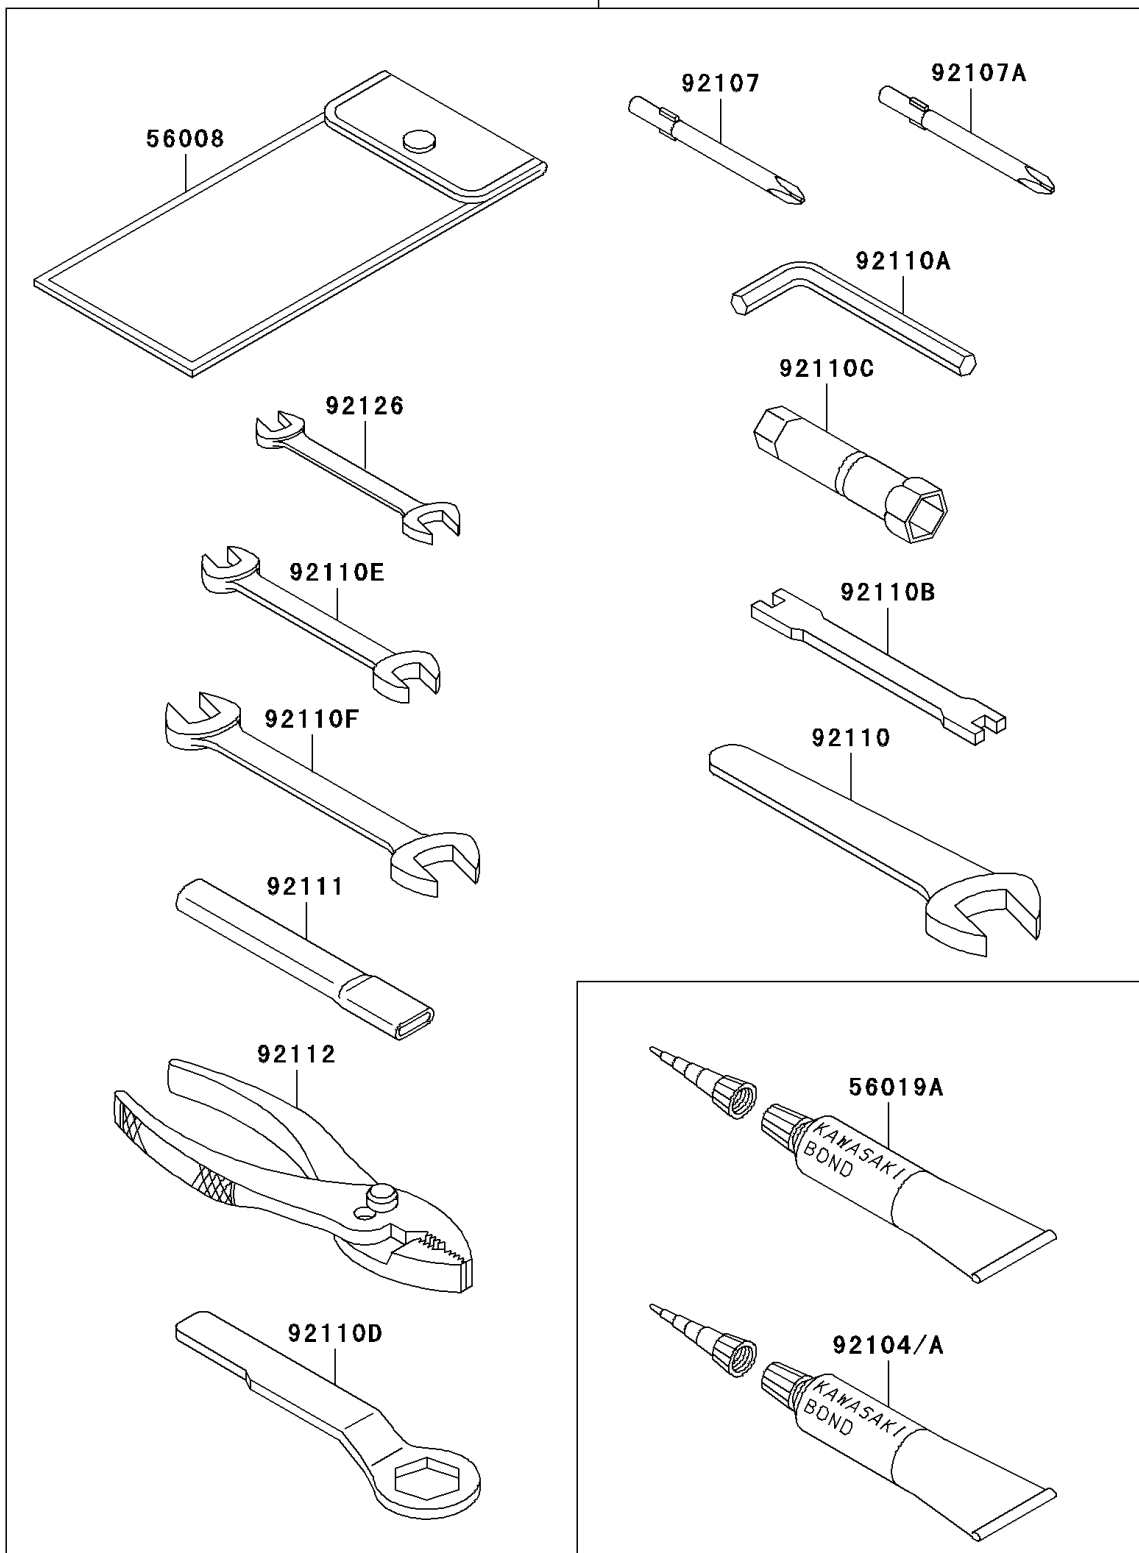

2002 Vulcan 500 LTD PARTS DIAGRAM

Owner's Tools

56007

F2810

2002 Vulcan 500 LTD PARTS LIST

Owner's Tools

ITEM NAME	PART NUMBER	QUANTITY
TOOL-KIT (Ref # 56007)	56007-1403	1
BAG,TOOL (Ref # 56008)	56008-1075	1
THREE BOND TB1211,HT/RS,WHITE (Ref # 56019A)	56019-120	1
GASKET-LIQUID,TUBE,100G,SILVER (Ref # 92104)	92104-002	1
GASKET-LIQUID,SILVER TB1216 (Ref # 92104A)	92104-1063	1
TOOL-DRIVER,#3PHILLIPS (Ref # 92107)	92107-005	1
TOOL-DRIVER,#2PHILLIPS (Ref # 92107A)	92107-1053	1
TOOL-WRENCH,OPEN END,19MM (Ref # 92110)	92110-1004	1
TOOL-WRENCH,ALLEN,5MM (Ref # 92110A)	92110-1015	1
TOOL-WRENCH,SPOKE (Ref # 92110B)	92110-1016	1
TOOL-WRENCH,BOX,18MM (Ref # 92110C)	92110-1112	1
TOOL-WRENCH,BOX END,27MM (Ref # 92110D)	92110-1147	1
TOOL-WRENCH,OPEN END,10X12 (Ref # 92110E)	92110-1152	1
TOOL-WRENCH,OPEN END,14X17 (Ref # 92110F)	92110-1153	1
TOOL-BAR,BOX END WRENCH (Ref # 92111)	92111-1051	1
TOOL-PLIERS (Ref # 92112)	92112-1001	1
TOOL-WRENCH,OPEN END,8X10 (Ref # 92126)	92126-004	1