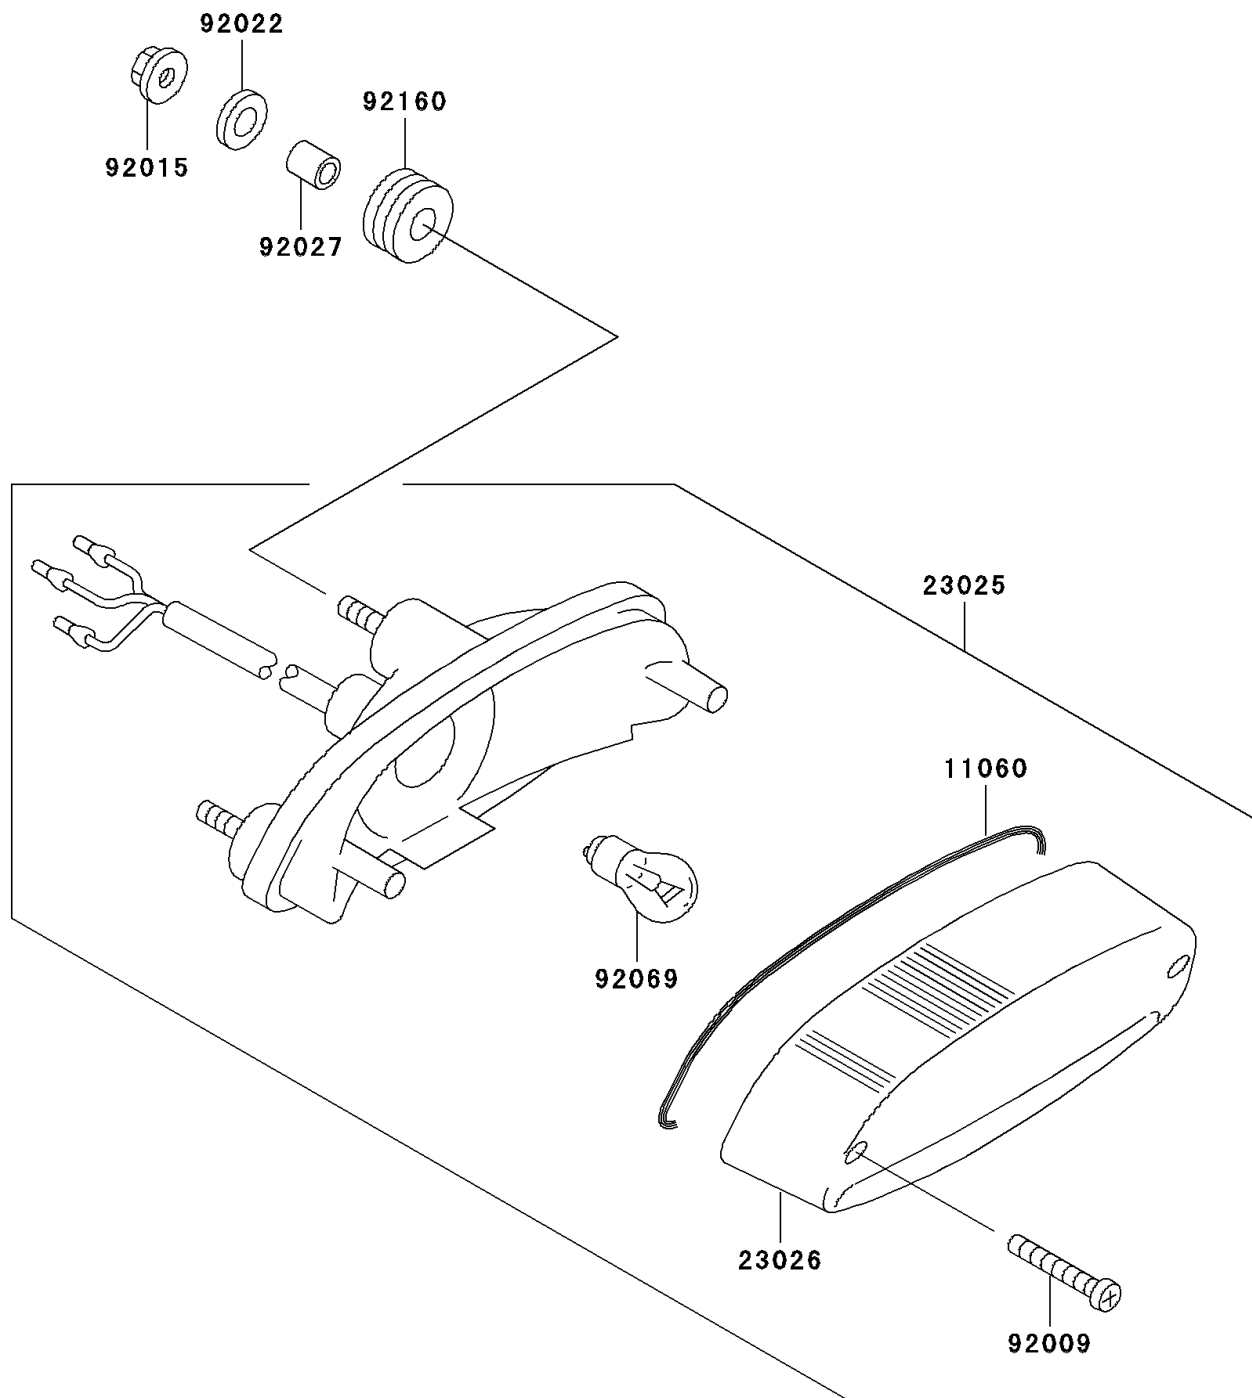

## 2004 Vulcan 500 LTD PARTS DIAGRAM

Taillight(s)

F2720

## 2004 Vulcan 500 LTD PARTS LIST

Taillight(s)

ITEM NAME	PART NUMBER	QUANTITY
GASKET, TAIL LAMP LENS (Ref # 11060)	11060-1174	1
LAMP-TAIL (Ref # 23025)	23025-1312	1
LENS, TAIL LAMP (Ref # 23026)	23026-1183	1
SCREW, TAPPING, 4X20 (Ref # 92009)	92009-1378	1
NUT, FLANGED, 6MM (Ref # 92015)	92015-1367	1
WASHER, 6.5X20X1.6 (Ref # 92022)	92022-1557	1
COLLAR, 6.8X10X12 (Ref # 92027)	92027-162	1
BULB, 12V 21/5W (Ref # 92069)	92069-063	1
DAMPER (Ref # 92160)	92160-1162	1