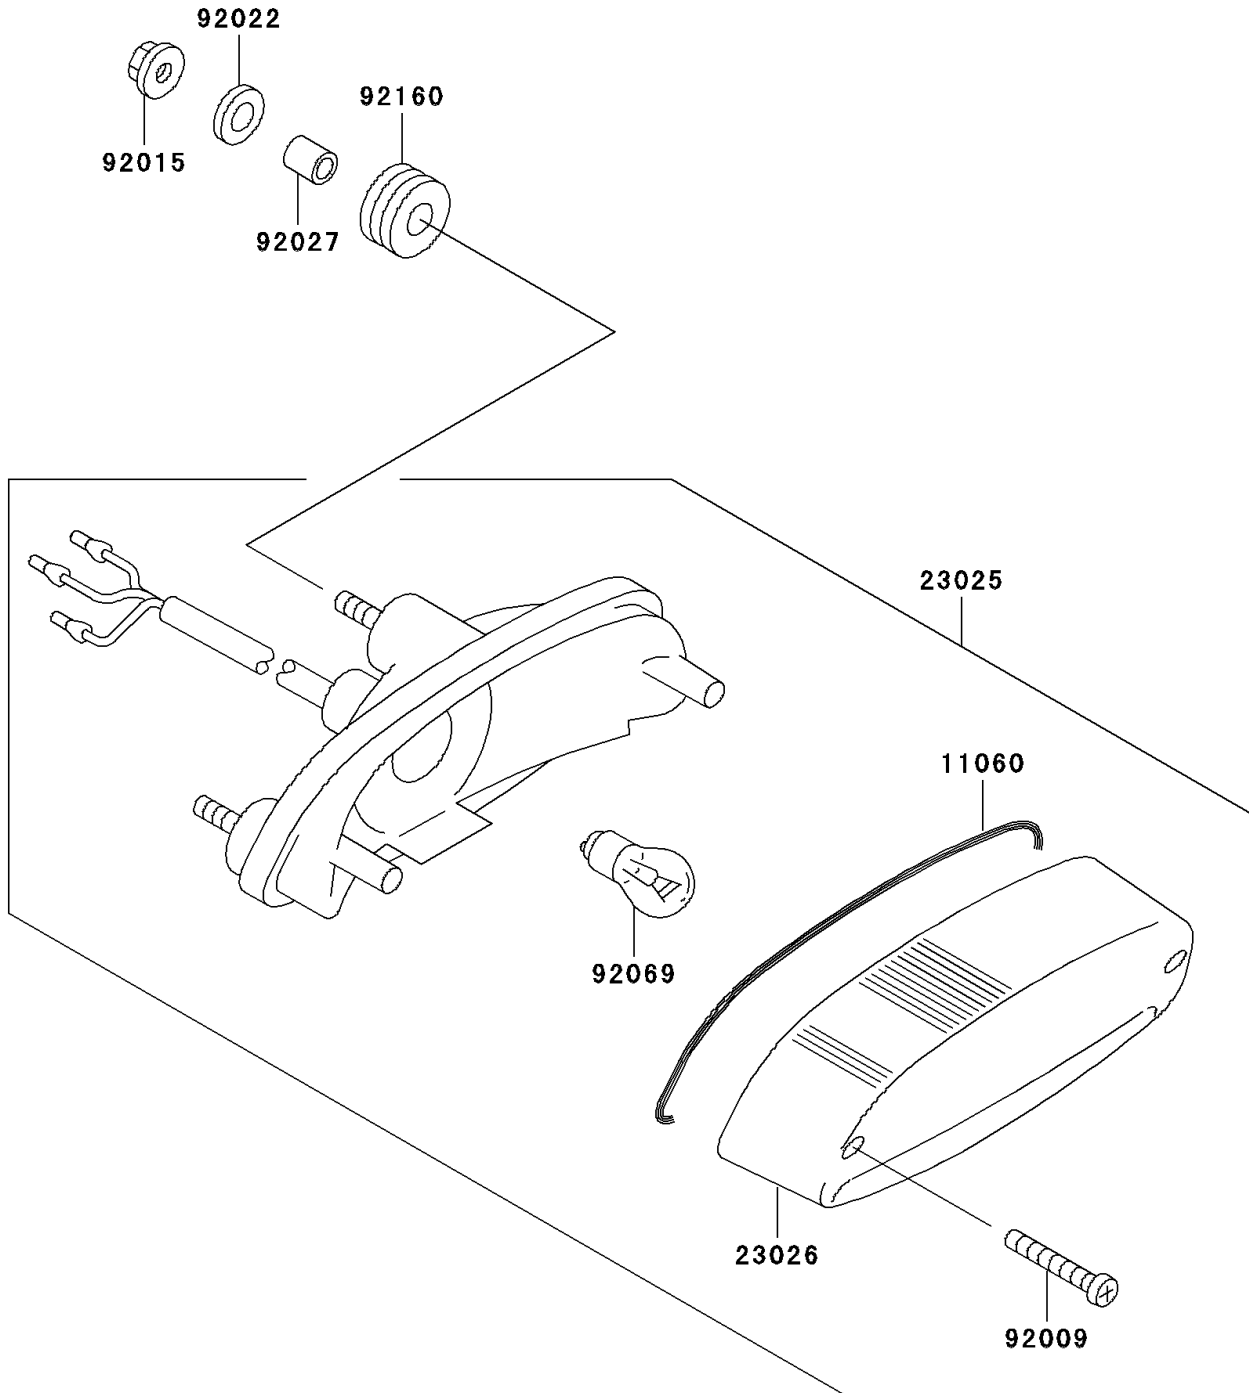

2003 Vulcan 500 LTD PARTS DIAGRAM

Taillight(s)

F2720

2003 Vulcan 500 LTD PARTS LIST

Taillight(s)

ITEM NAME	PART NUMBER	QUANTITY
GASKET, TAIL LAMP LENS (Ref # 11060)	11060-1174	1
LAMP-TAIL (Ref # 23025)	23025-1312	1
LENS, TAIL LAMP (Ref # 23026)	23026-1183	1
SCREW, TAPPING, 4X20 (Ref # 92009)	92009-1378	2
NUT, FLANGED, 6MM (Ref # 92015)	92015-1367	3
WASHER, 6.5X20X1.6 (Ref # 92022)	92022-1557	3
COLLAR, 6.8X10X12 (Ref # 92027)	92027-162	3
BULB, 12V 21/5W (Ref # 92069)	92069-063	1
DAMPER (Ref # 92160)	92160-1162	3