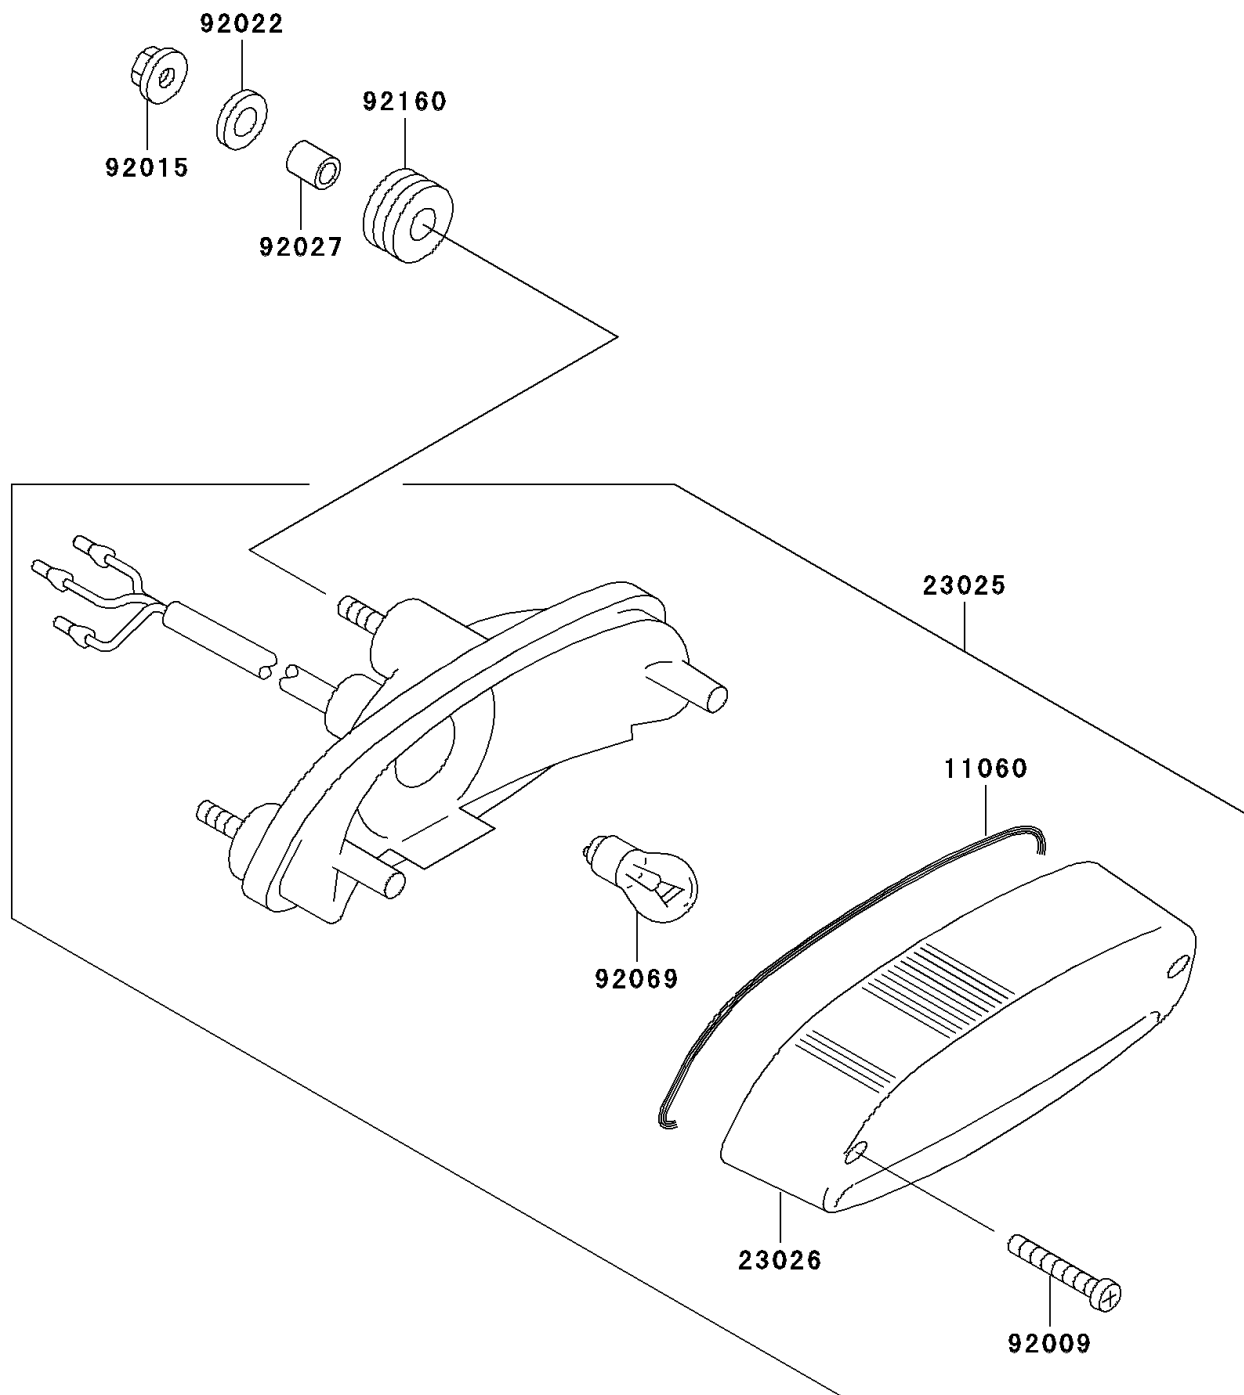

2002 Vulcan 500 LTD PARTS DIAGRAM

Taillight(s)

F2720

2002 Vulcan 500 LTD PARTS LIST

Taillight(s)

ITEM NAME	PART NUMBER	QUANTITY
GASKET,TAIL LAMP LENS (Ref # 11060)	11060-1174	1
LAMP-TAIL (Ref # 23025)	23025-1312	1
LENS,TAIL LAMP (Ref # 23026)	23026-1183	1
SCREW,TAPPING,4X20 (Ref # 92009)	92009-1378	1
NUT,FLANGED,6MM (Ref # 92015)	92015-1367	1
WASHER,6.5X20X1.6 (Ref # 92022)	92022-1557	1
COLLAR,6.8X10X12 (Ref # 92027)	92027-162	1
BULB,12V 21/5W (Ref # 92069)	92069-063	1
DAMPER (Ref # 92160)	92160-1162	1