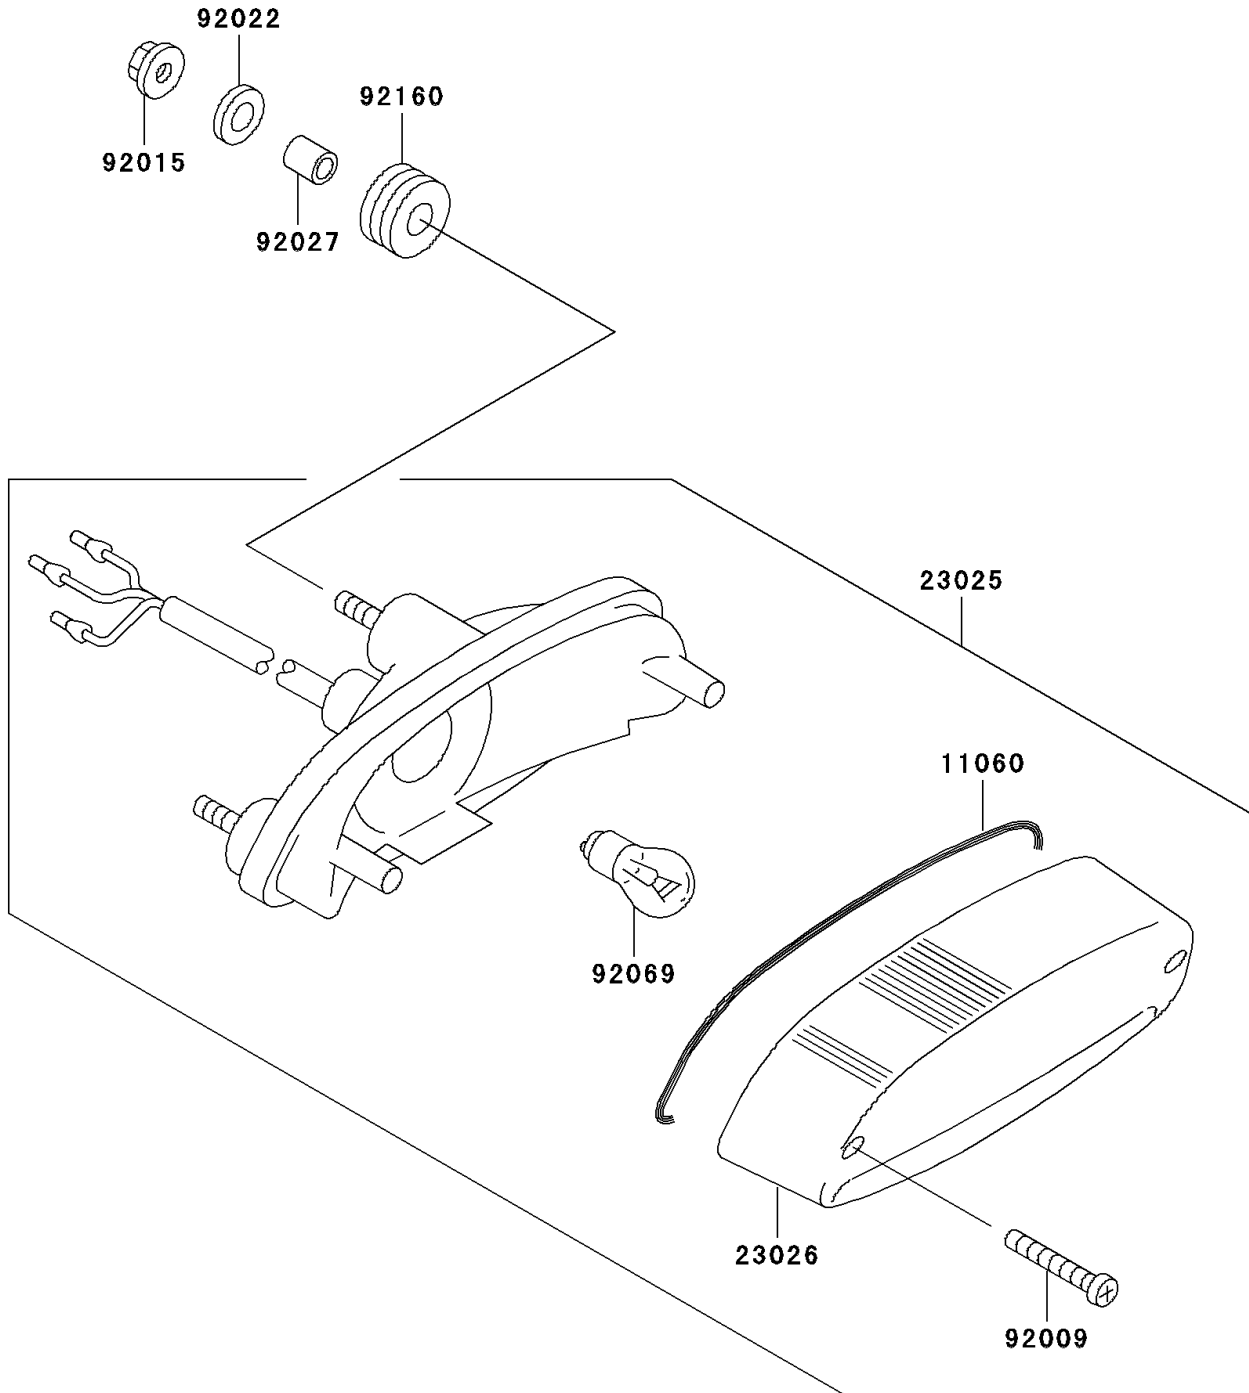

2001 Vulcan 500 LTD PARTS DIAGRAM

Taillight(s)

F2720

2001 Vulcan 500 LTD PARTS LIST

Taillight(s)

ITEM NAME	PART NUMBER	QUANTITY
GASKET, TAIL LAMP LENS (Ref # 11060)	11060-1174	1
LAMP-TAIL (Ref # 23025)	23025-1312	1
LENS, TAIL LAMP (Ref # 23026)	23026-1183	1
SCREW, TAPPING, 4X20 (Ref # 92009)	92009-1378	2
NUT, FLANGED, 6MM (Ref # 92015)	92015-1367	3
WASHER, 6.5X20X1.6 (Ref # 92022)	92022-1557	3
COLLAR, 6.8X10X12 (Ref # 92027)	92027-162	3
BULB, 12V 21/5W (Ref # 92069)	92069-063	1
DAMPER (Ref # 92160)	92160-1162	3