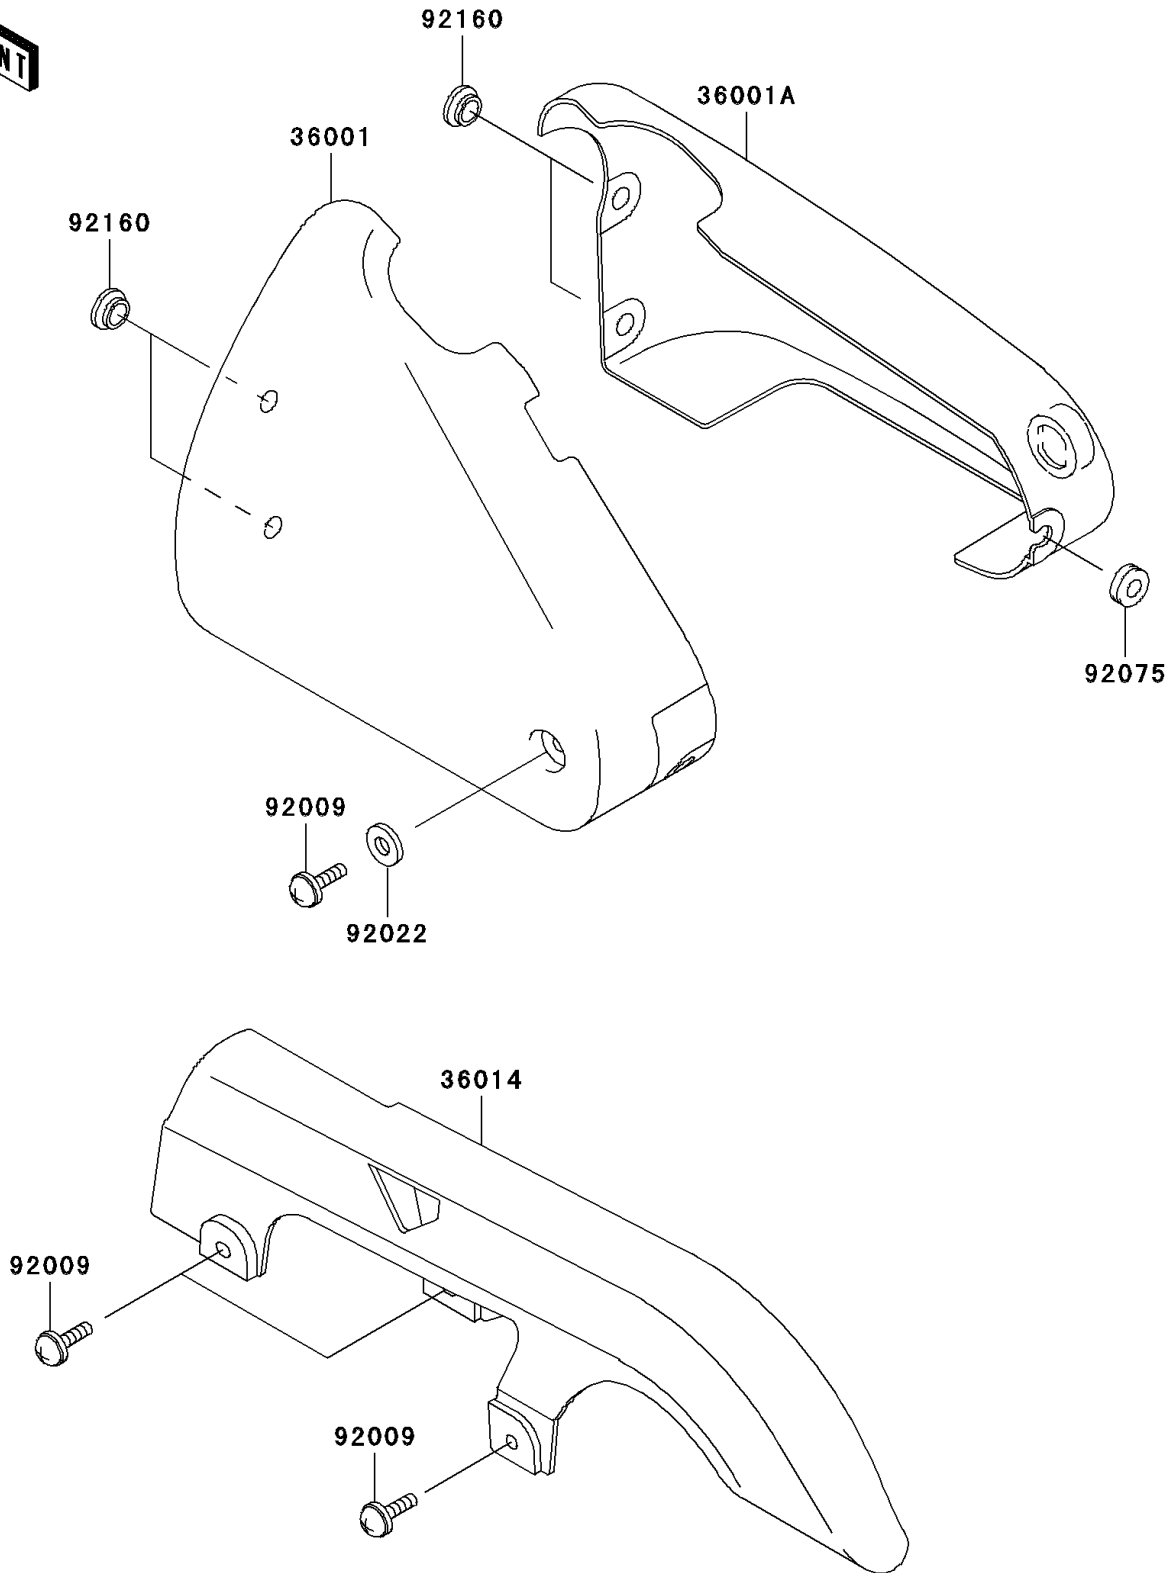

2003 Vulcan 500 LTD PARTS DIAGRAM

Side Covers/Chain Cover

F2610

2003 Vulcan 500 LTD PARTS LIST

Side Covers/Chain Cover

ITEM NAME	PART NUMBER	QUANTITY
COVER-SIDE,LH,EBONY (Ref # 36001)	36001-1559-H8	1
COVER-SIDE,RH,EBONY (Ref # 36001A)	36001-1560-H8	1
CASE-CHAIN (Ref # 36014)	36014-1201	1
SCREW,6X14 (Ref # 92009)	92009-1662	4
WASHER,6.5X16X1 (Ref # 92022)	92022-1143	1
DAMPER (Ref # 92075)	92075-1629	1
DAMPER (Ref # 92160)	92160-1764	4