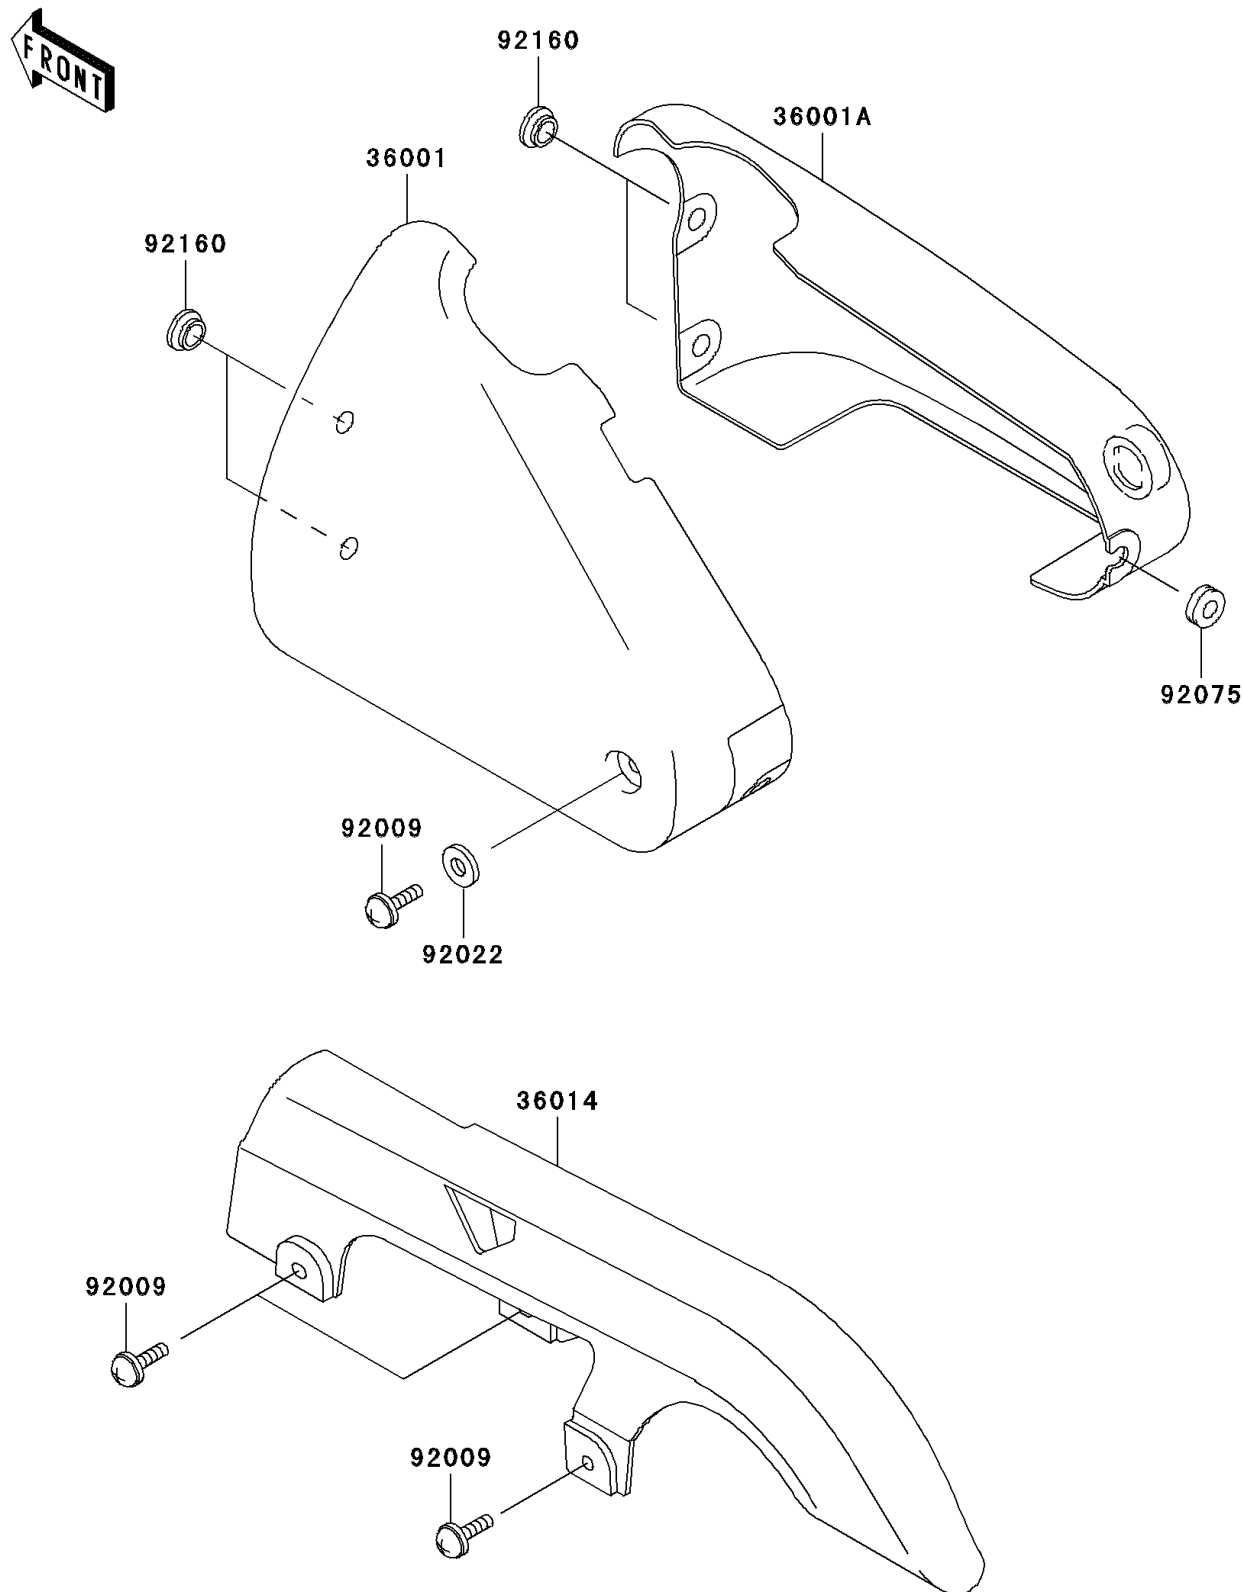

2002 Vulcan 500 LTD PARTS DIAGRAM

Side Covers/Chain Cover

F2610

2002 Vulcan 500 LTD PARTS LIST

Side Covers/Chain Cover

ITEM NAME	PART NUMBER	QUANTITY
COVER-SIDE,LH,EBONY (Ref # 36001)	36001-1559-H8	1
COVER-SIDE,RH,EBONY (Ref # 36001A)	36001-1560-H8	1
CASE-CHAIN (Ref # 36014)	36014-1201	1
SCREW,6X14 (Ref # 92009)	92009-1662	1
WASHER,6.5X16X1 (Ref # 92022)	92022-1143	1
DAMPER (Ref # 92075)	92075-1629	1
DAMPER (Ref # 92160)	92160-1764	1