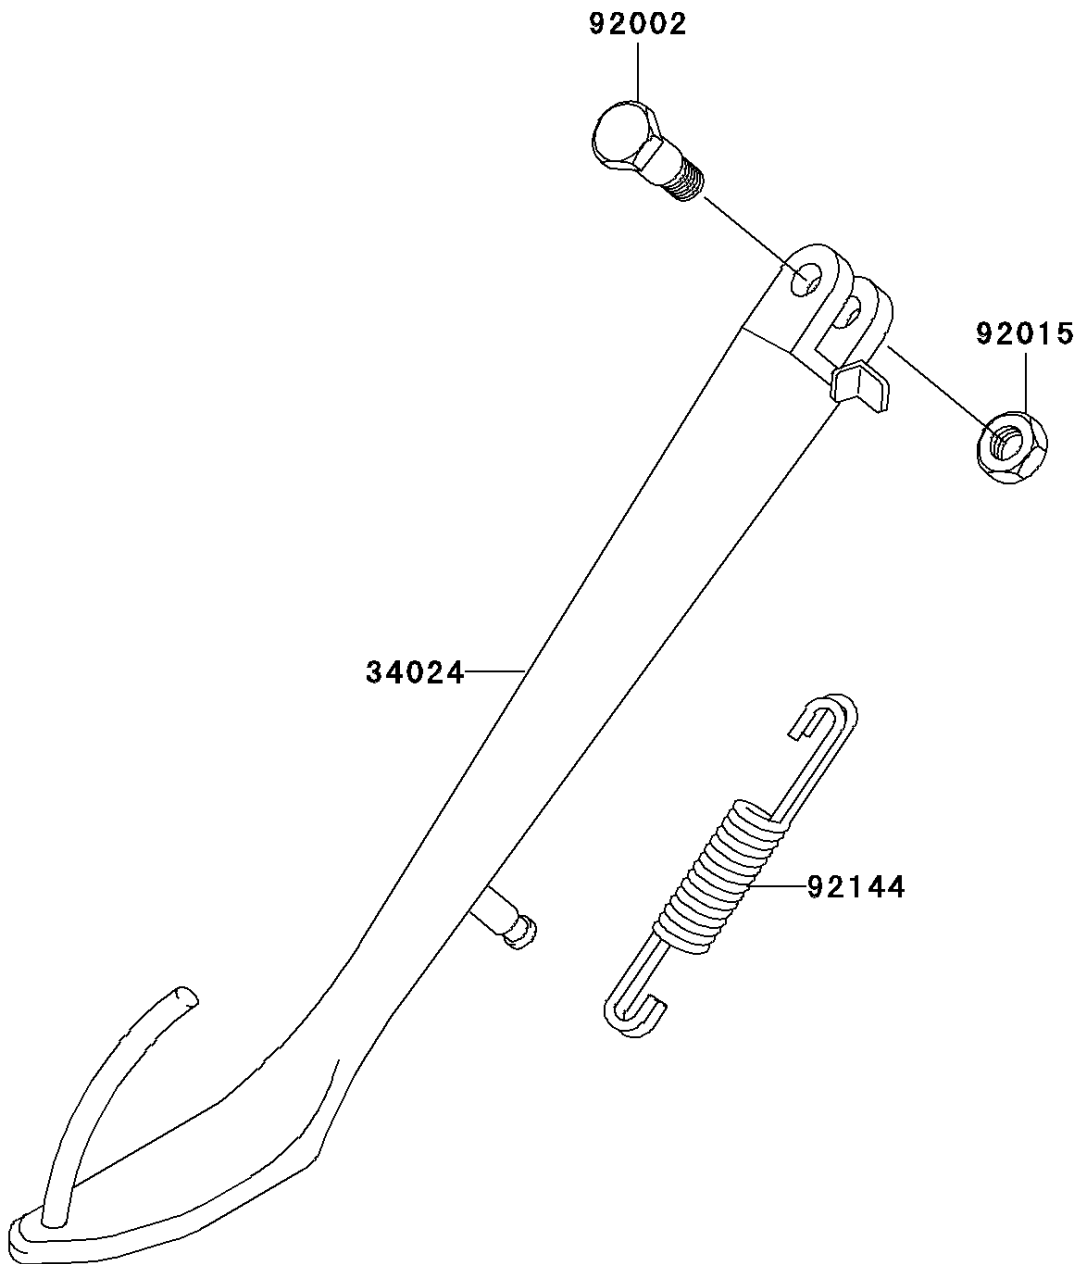

2003 Vulcan 500 LTD PARTS DIAGRAM

Stand(s)

F2190

2003 Vulcan 500 LTD PARTS LIST

Stand(s)

ITEM NAME	PART NUMBER	QUANTITY
STAND-SIDE (Ref # 34024)	34024-1322	1
BOLT,SIDE STAND (Ref # 92002)	92002-1813	1
NUT,LOCK,10MM,BLACK (Ref # 92015)	92015-1188	1
SPRING,SIDE STAND (Ref # 92144)	92144-1127	1