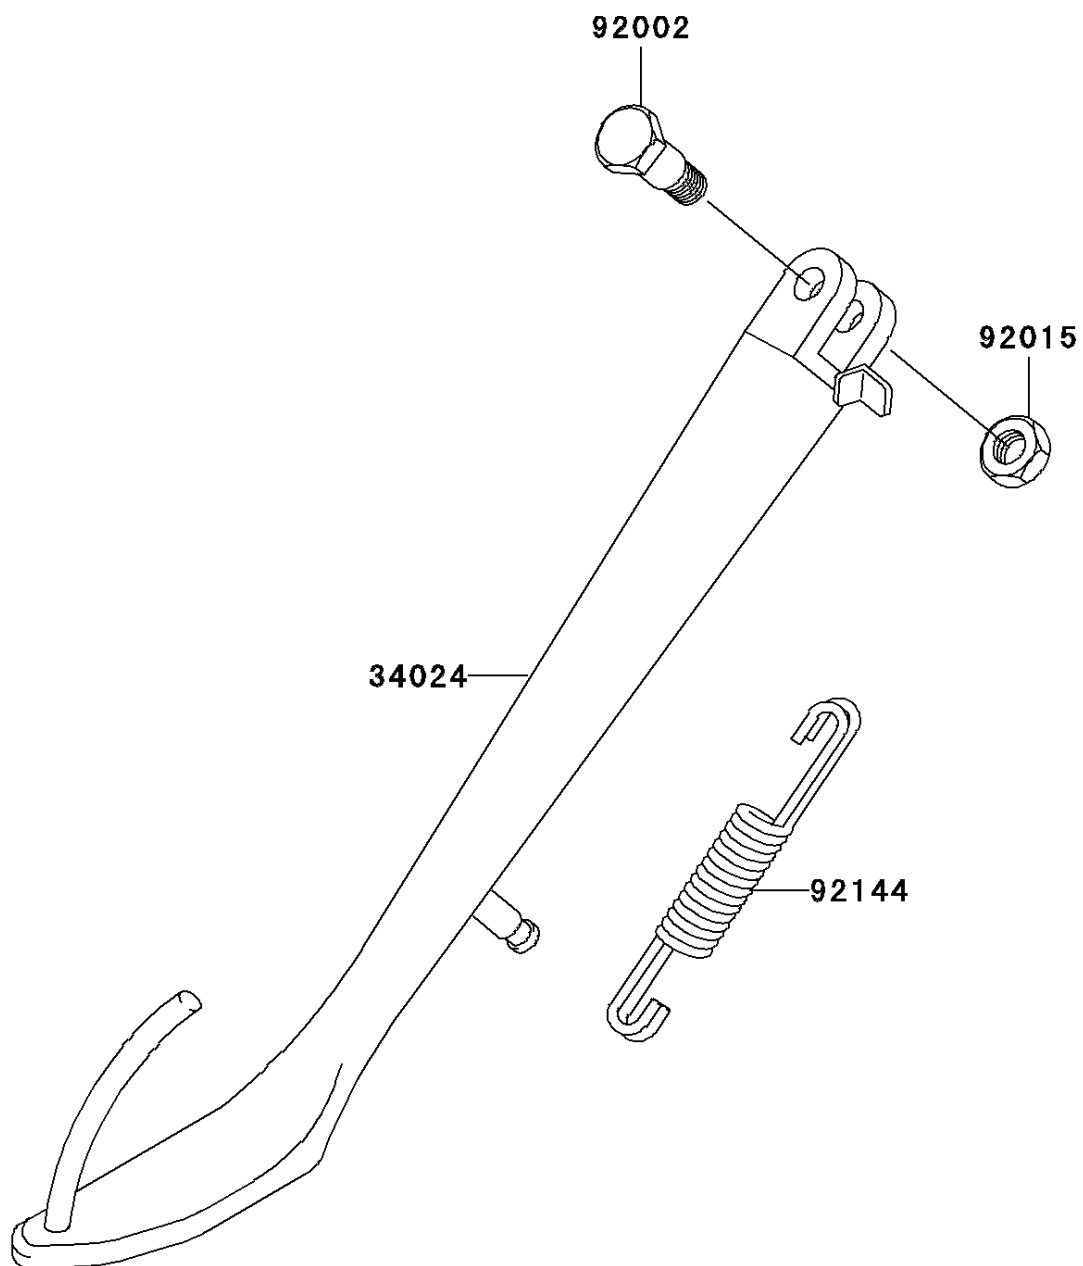

2002 Vulcan 500 LTD PARTS DIAGRAM

Stand(s)

F2190

2002 Vulcan 500 LTD PARTS LIST

Stand(s)

ITEM NAME	PART NUMBER	QUANTITY
STAND-SIDE (Ref # 34024)	34024-1322	1
BOLT,SIDE STAND (Ref # 92002)	92002-1813	1
NUT,LOCK,10MM,BLACK (Ref # 92015)	92015-1188	1
SPRING,SIDE STAND (Ref # 92144)	92144-1127	1